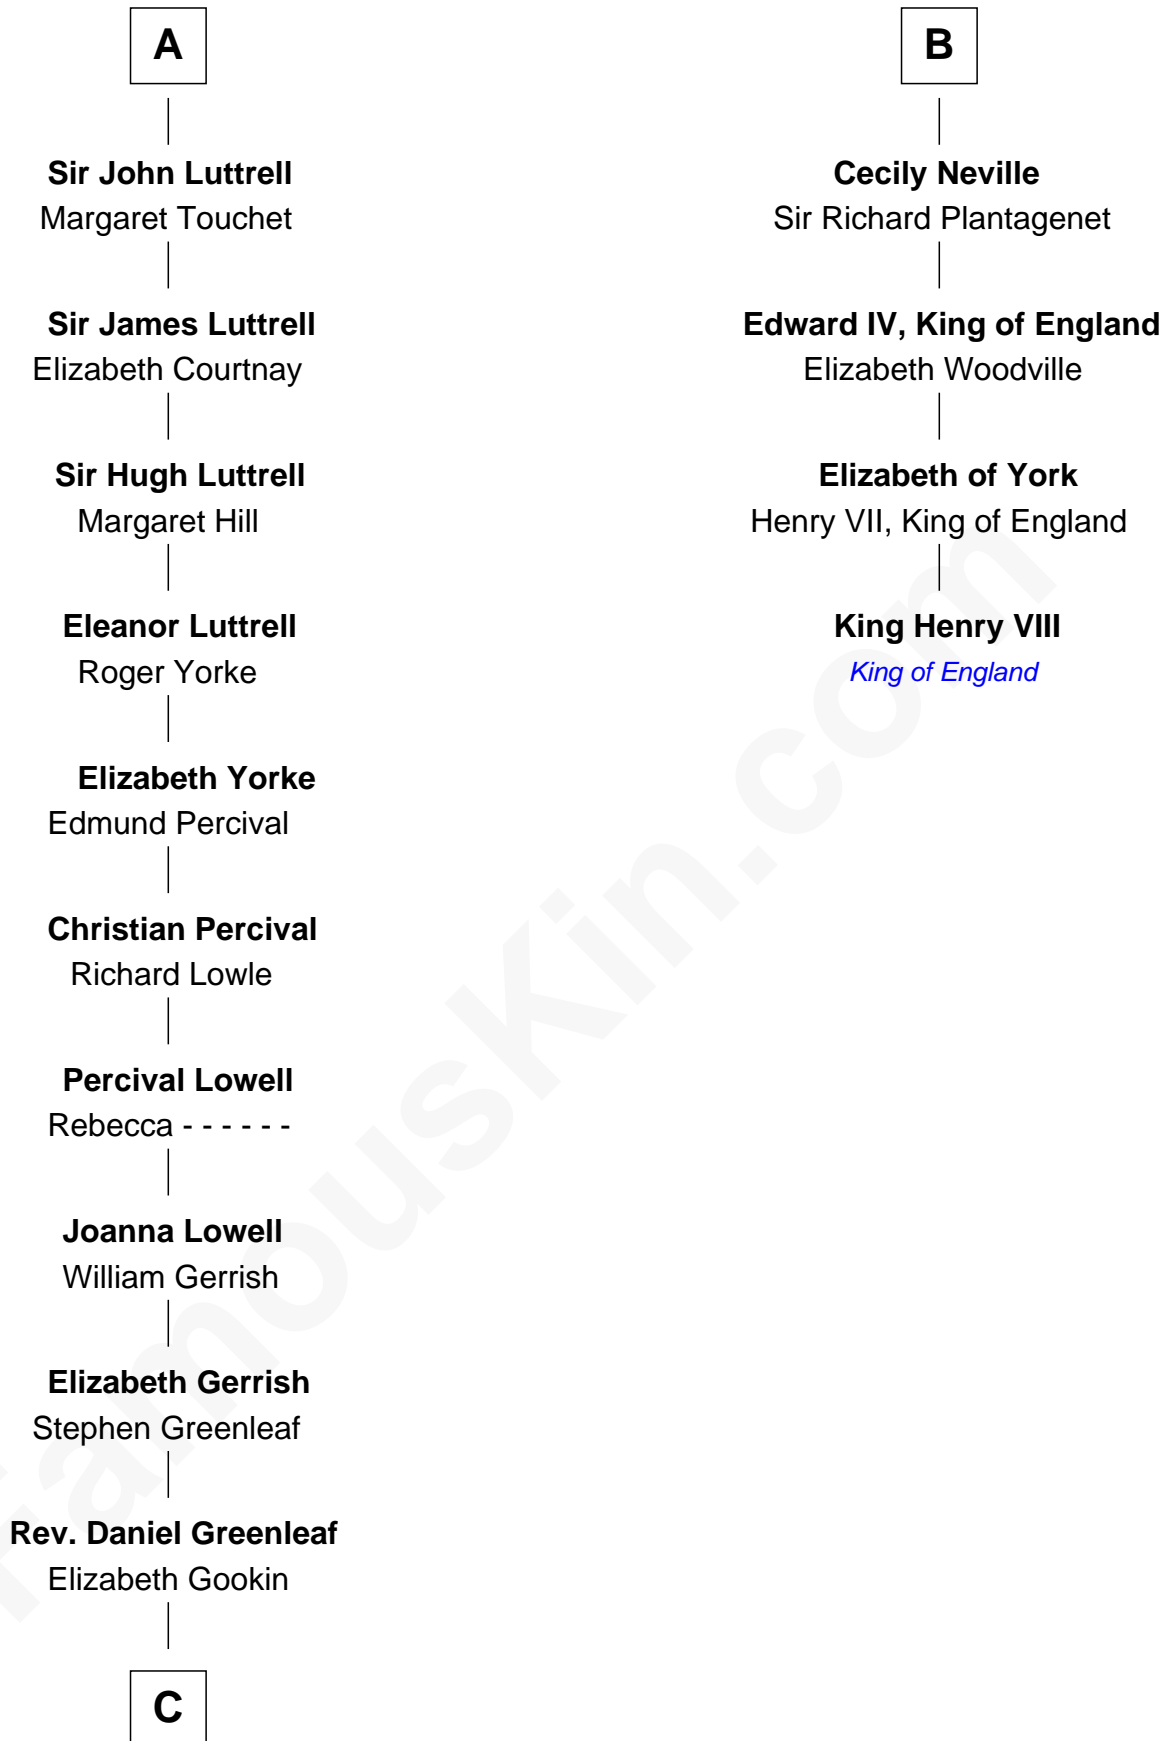

# FamousKin.com Relationship Chart of

**Herman Melville**

*Author of Moby Dick*

10th cousin 10 times removed of

**King Henry VIII**

*King of England*

**Saher de Quincy**  
Margaret de Beaumont

**C**

—  
**Mercy Greenleaf**

John Scollay

—  
**Priscilla Scollay**

Thomas Melville

—  
**Allan Melville**

Maria Gansevoort

—  
**Herman Melville**

*Author of Moby Dick*