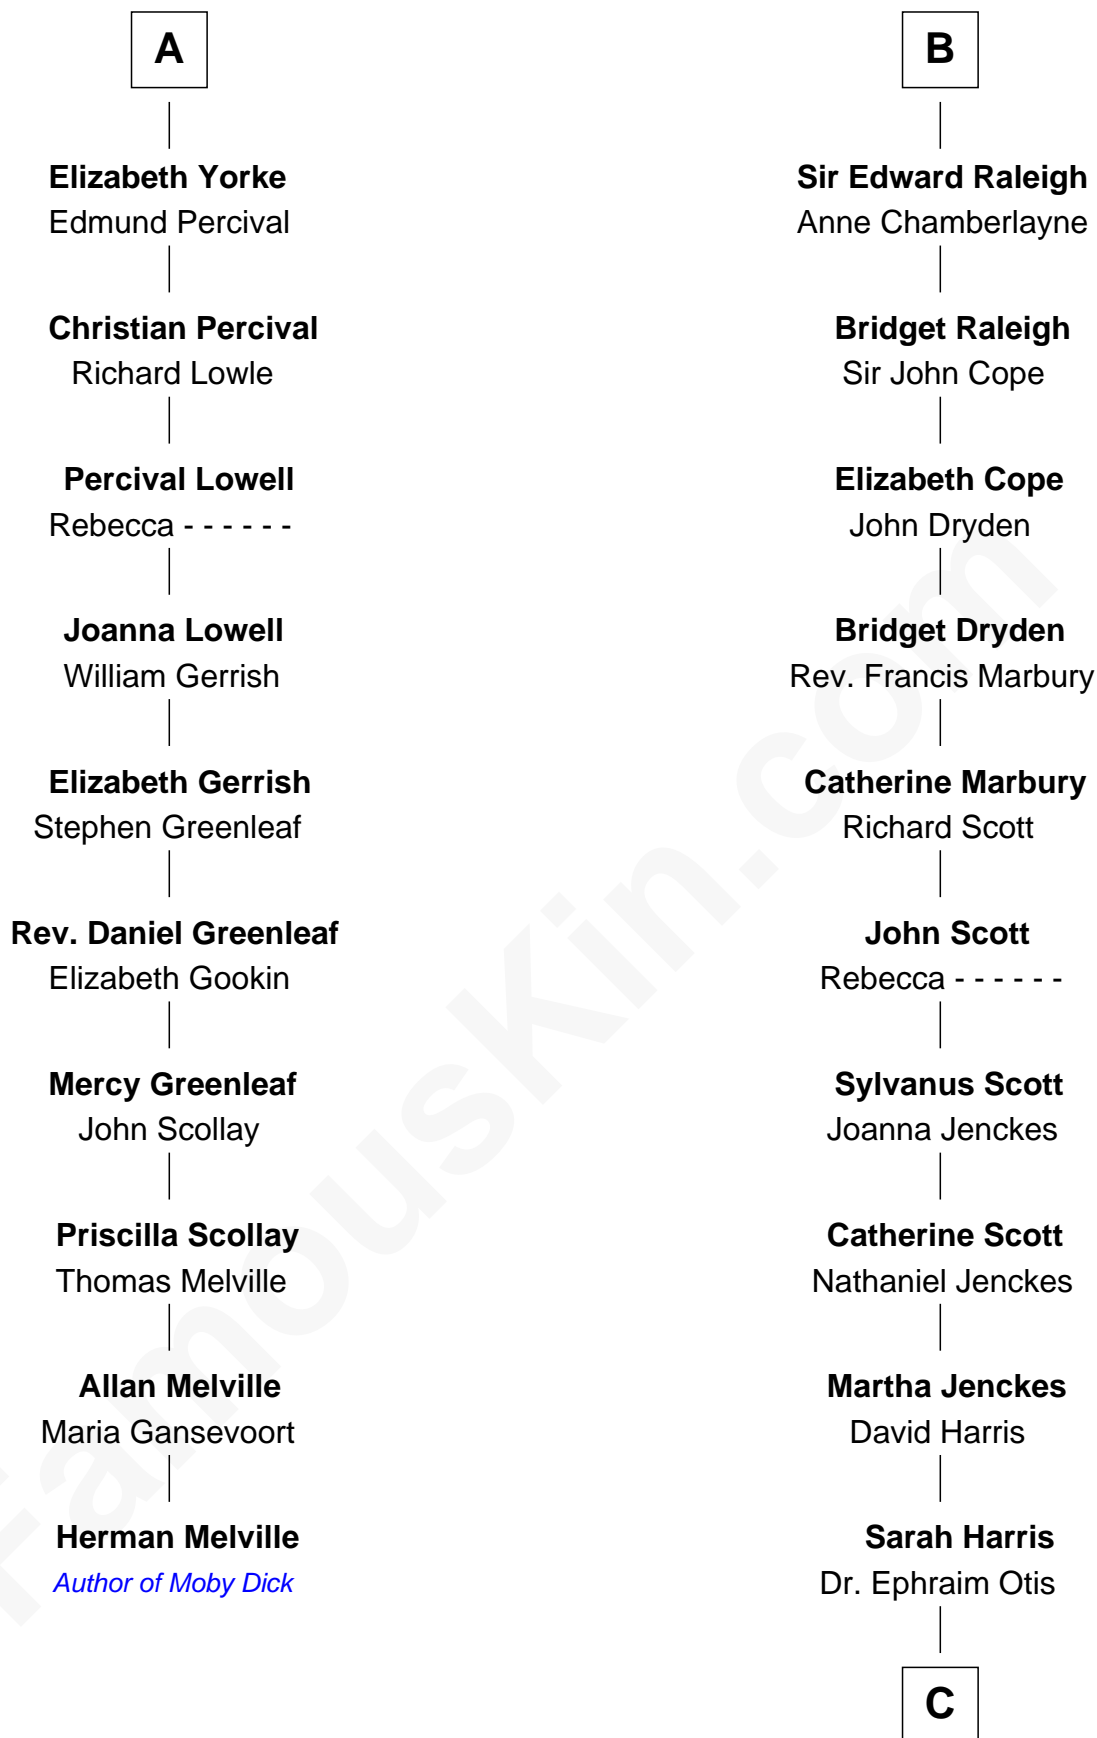

FamousKin.com Relationship Chart of

Herman Melville

Author of Moby Dick

16th cousin 5 times removed of

Willis Carrier

Inventor of Air Conditioning

Humphrey de Bohun

Elizabeth Plantagenet