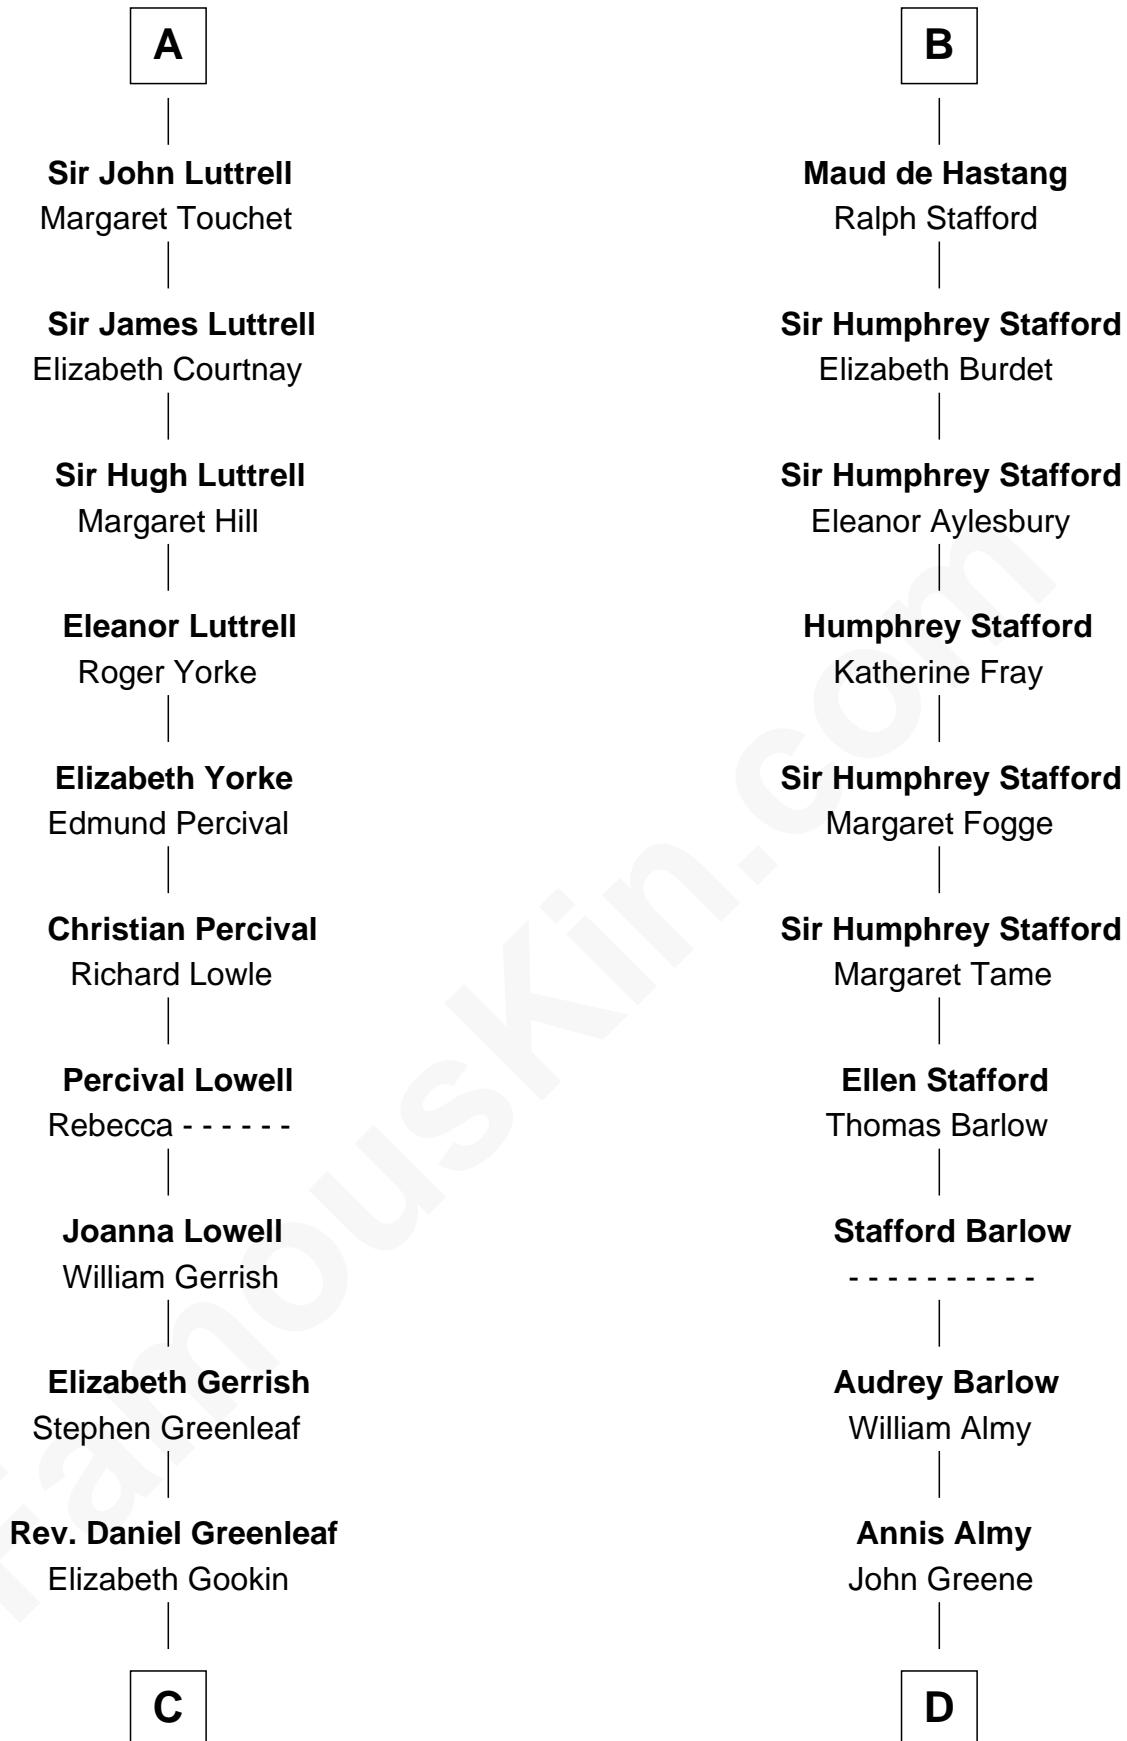

FamousKin.com

Relationship Chart of

Herman Melville

Author of Moby Dick

20th cousin 1 time removed of

Samuel Ward King

15th Governor of Rhode Island

Henry II, King of England

Edward I, King of England
Eleanor of Castile

Beatrice de Beauchamp
Thomas FitzOtto

Elizabeth Plantagenet
Humphrey de Bohun

Maud FitzThomas
John de Botetourte

Margaret de Bohun
Sir Hugh de Courtney

Ada de Botetourte
Sir John de St. Philibert

Elizabeth de Courtney
Sir Andrew Luttrell

Maud de St. Philibert
Sir Warin Trussell

Sir Hugh Luttrell
Catherine de Beaumont

Maud Trussell
Sir John de Hastang

A

B

C

Mercy Greenleaf

Samuel Greene

Mary Gorton

Samuel Greene

Sarah Coggeshall

Mercy Green

John Walton

Welthian Walton

William Borden King