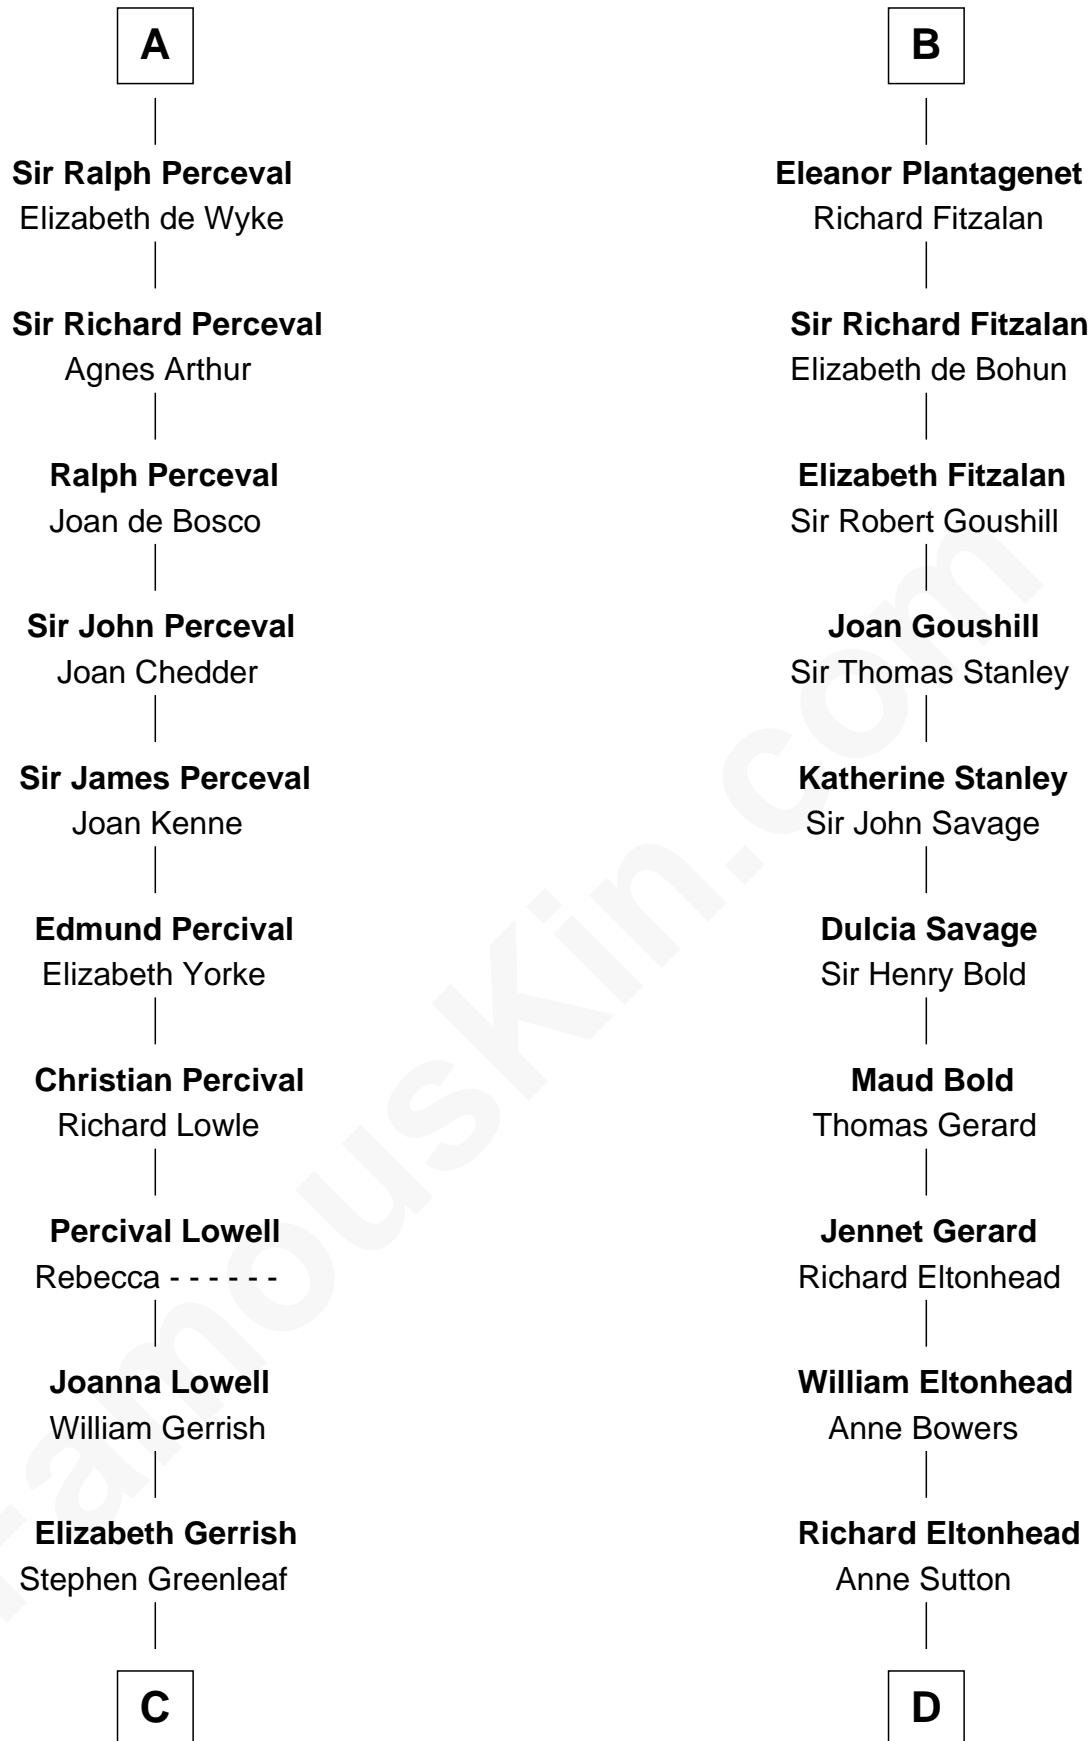

FamousKin.com Relationship Chart of

Herman Melville

Author of Moby Dick

20th cousin 1 time removed of

Francis Lightfoot Lee

Signer of the Declaration of Independence

C

Rev. Daniel Greenleaf

Elizabeth Gookin

Mercy Greenleaf

John Scollay

Priscilla Scollay

Thomas Melville

Allan Melville

Maria Gansevoort

Herman Melville