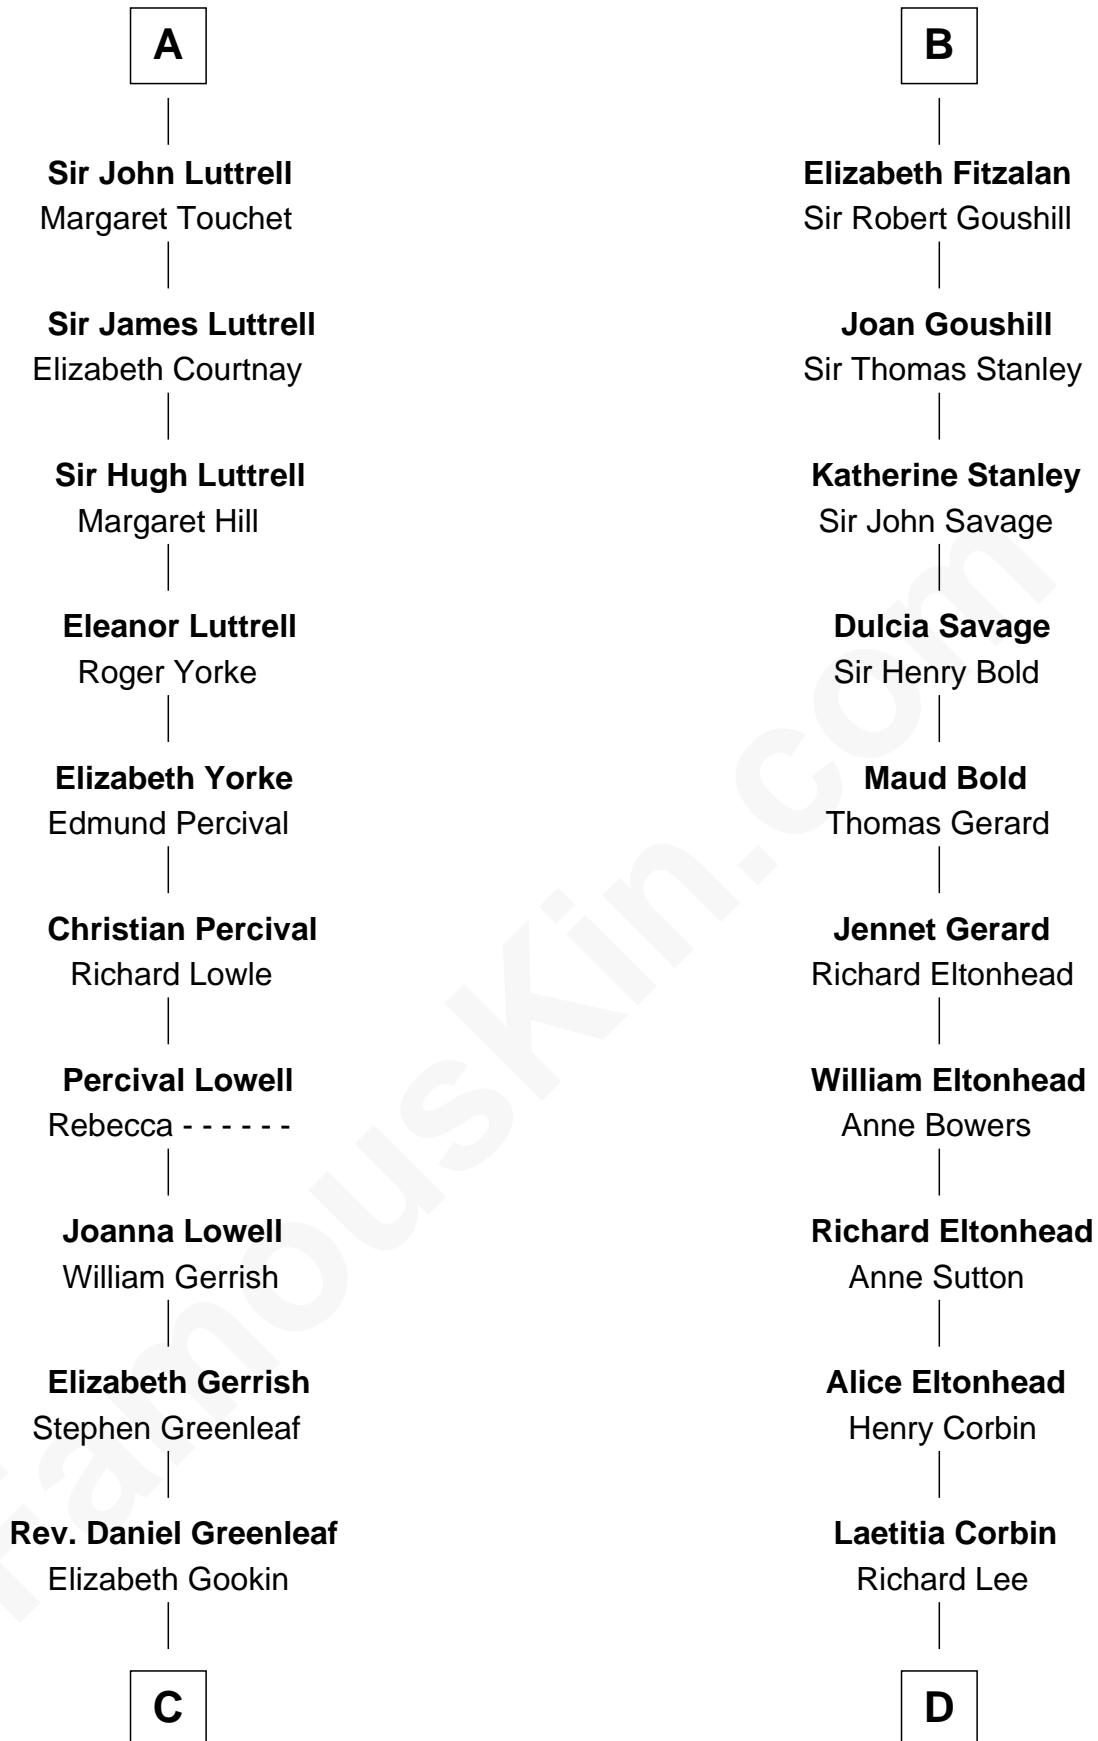

FamousKin.com Relationship Chart of

Herman Melville

Author of Moby Dick

18th cousin 2 times removed of

Francis Lightfoot Lee

Signer of the Declaration of Independence

C

Mercy Greenleaf

Gov. Thomas Lee

Hannah Ludwell

Francis Lightfoot Lee

Signer of Declaration of Independence

FamousKin.com