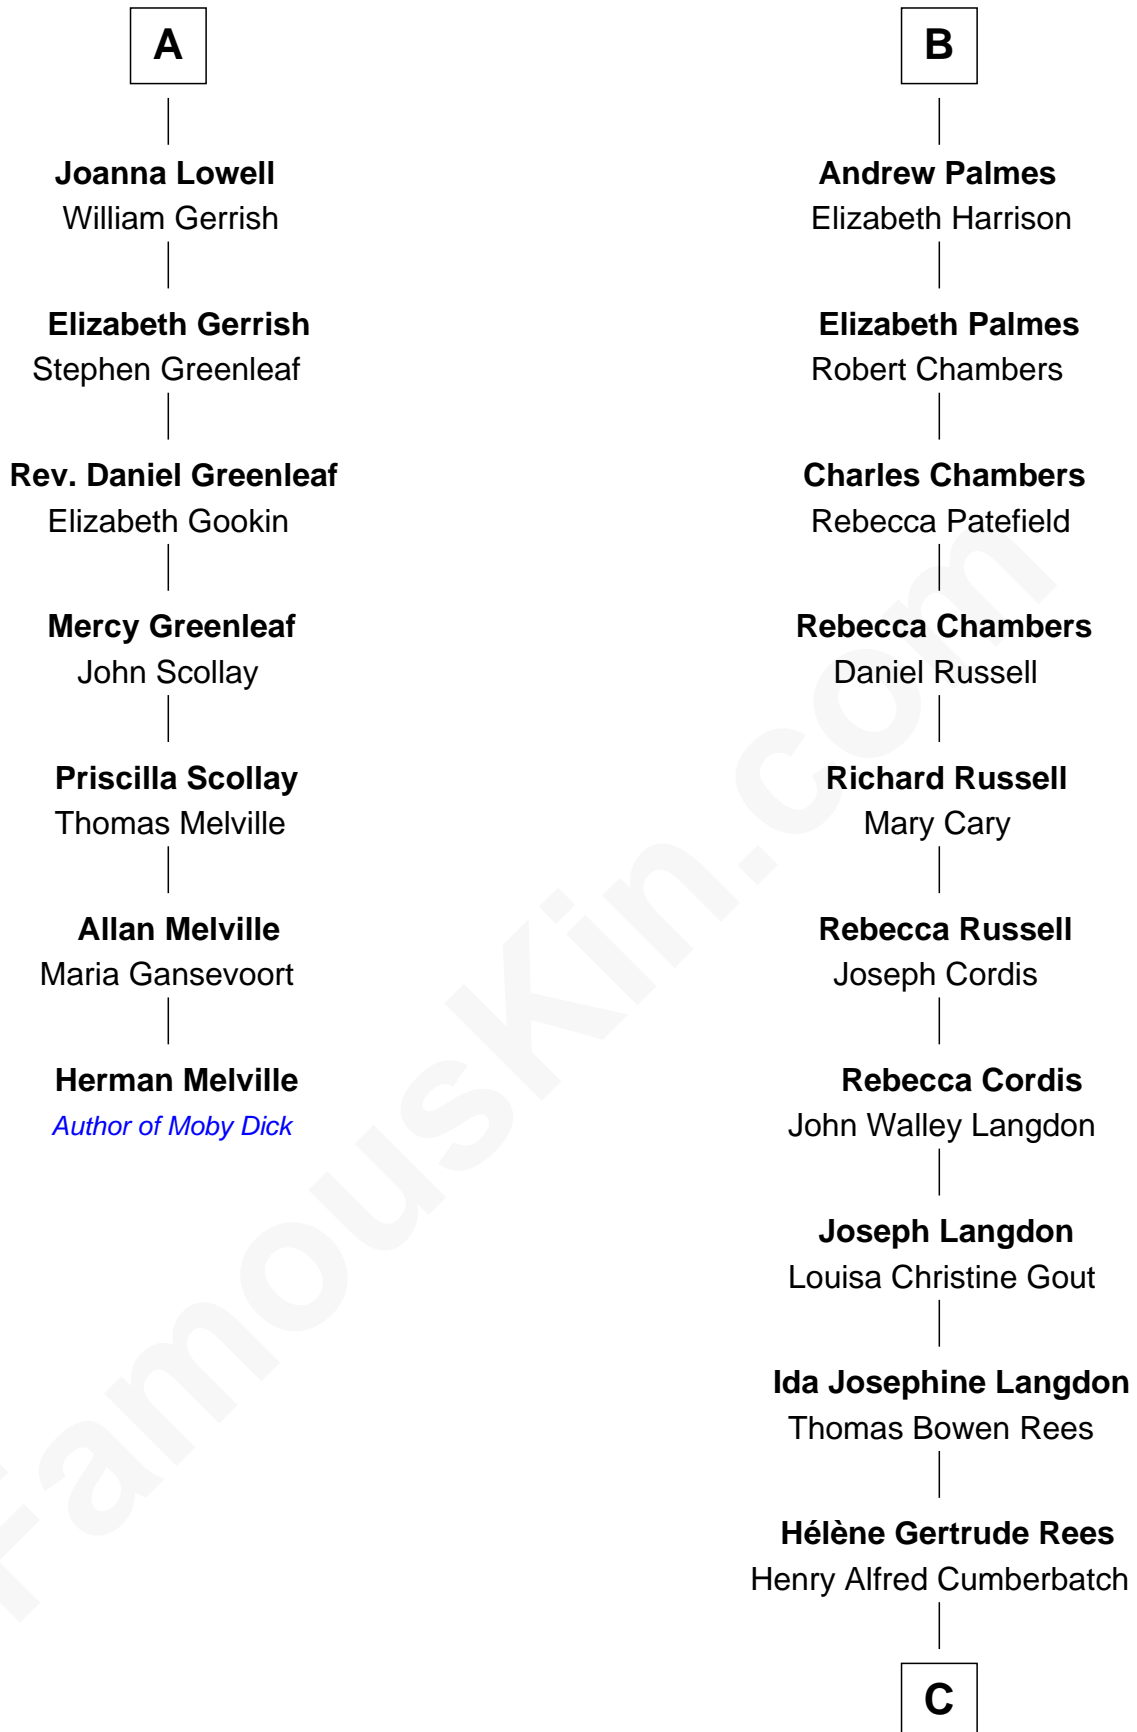

FamousKin.com Relationship Chart of

Herman Melville

Author of Moby Dick

13th cousin 6 times removed of

Benedict Cumberbatch

Movie, Television and Stage Actor

C

Henry Carlton Cumberbatch

Pauline Ellen Laing Congdon

Timothy Carlton Congdon Cumberbatch

Wanda Ventham

Benedict Cumberbatch

Movie, Television and Stage Actor

FamousKin.com