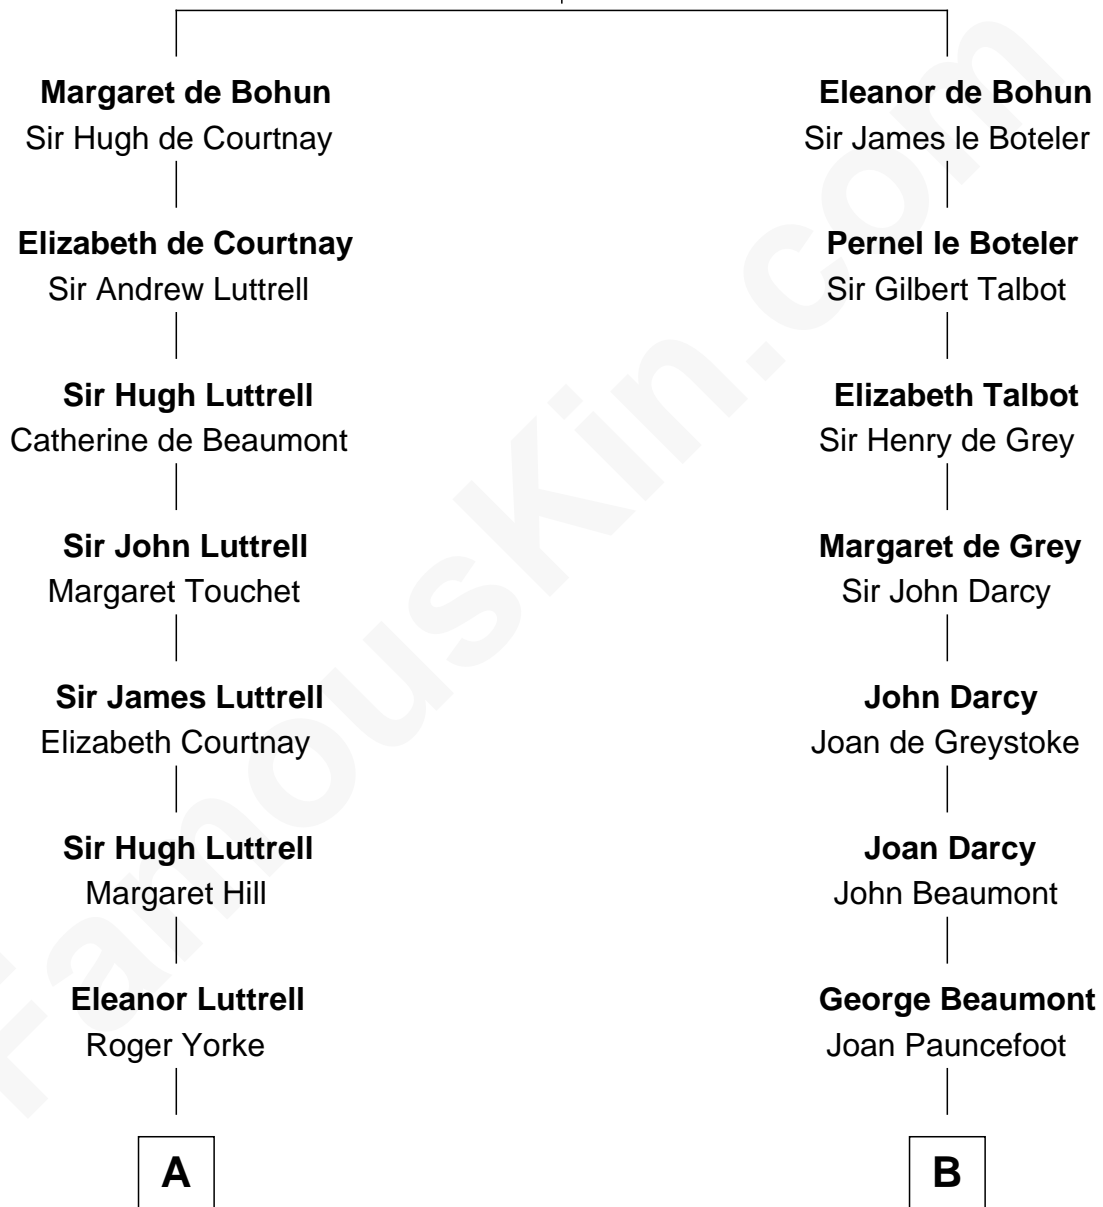

FamousKin.com Relationship Chart of

Herman Melville

Author of Moby Dick

16th cousin 2 times removed of

Sir Arthur Conan Doyle

Author, "Sherlock Holmes"

Humphrey de Bohun

Elizabeth Plantagenet

C

|
Mary Josephine Elizabeth Foley

Charles Altamont Doyle

|
Sir Arthur Conan Doyle

Author, "Sherlock Holmes"

FamousKin.com