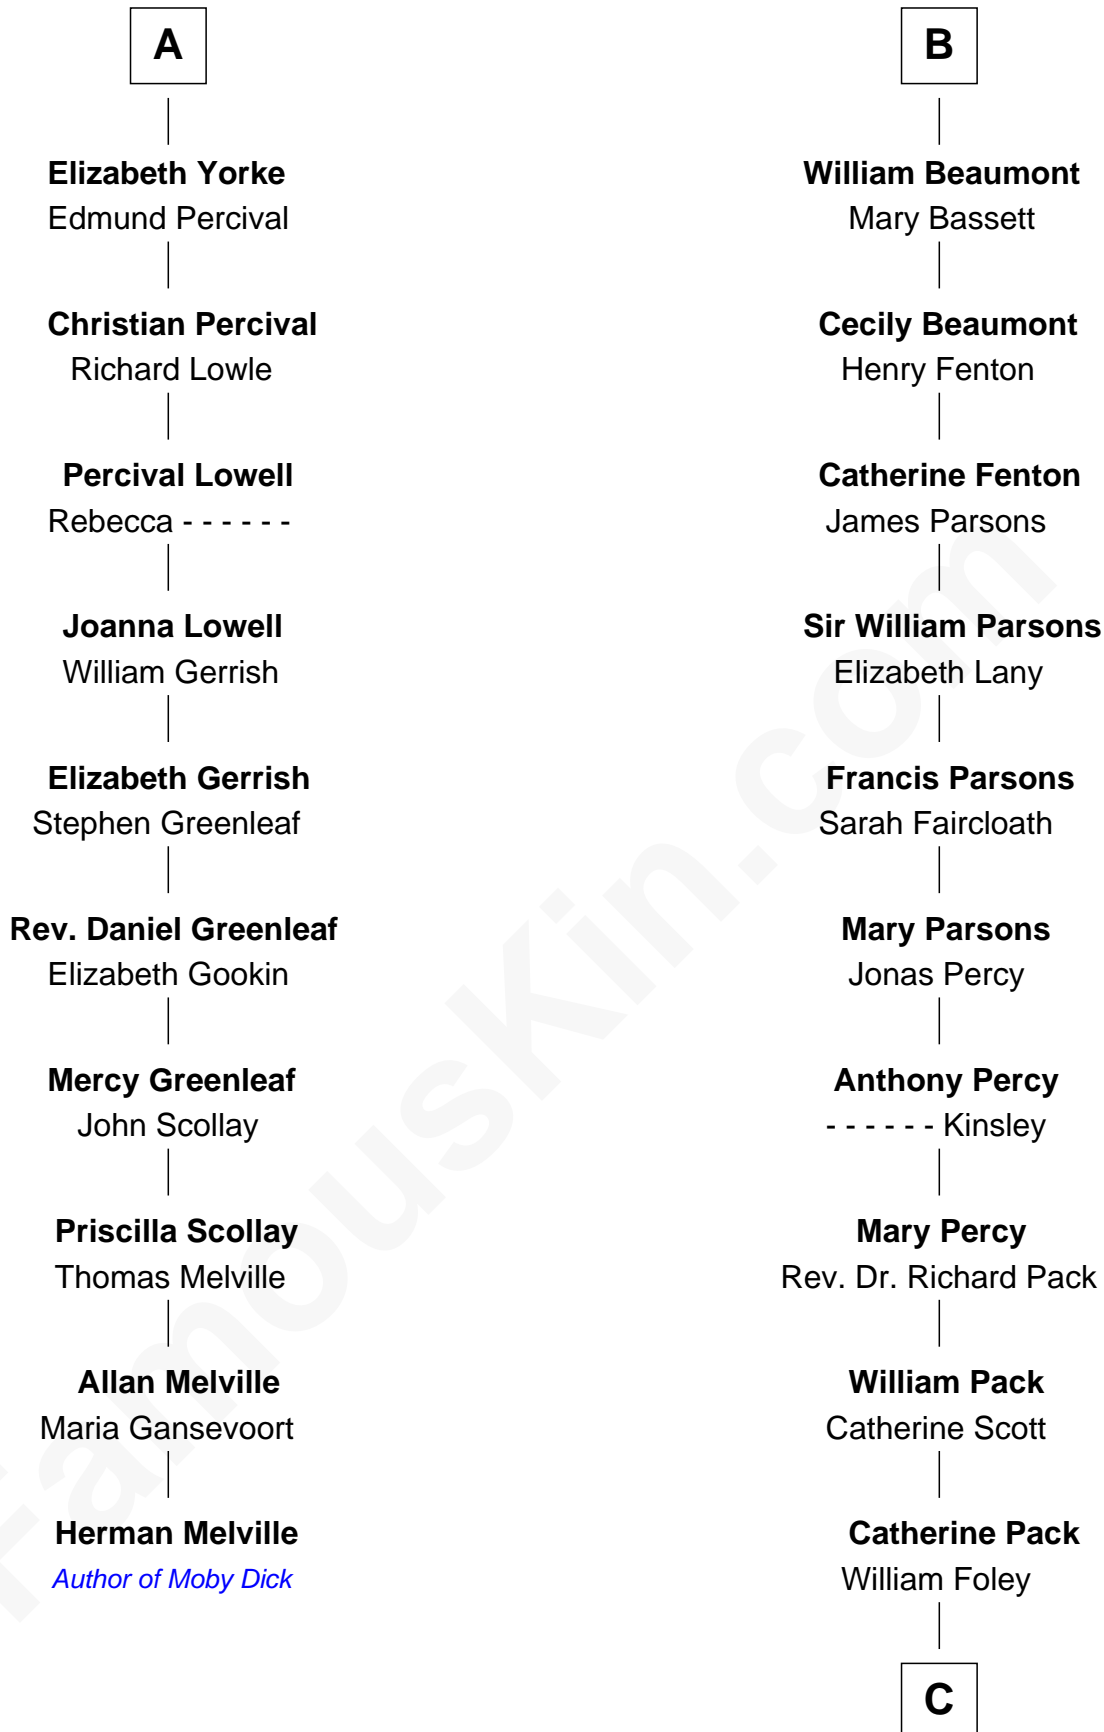

FamousKin.com Relationship Chart of

Herman Melville

Author of Moby Dick

16th cousin 2 times removed of

Sir Arthur Conan Doyle

Author, "Sherlock Holmes"

Humphrey de Bohun

Elizabeth Plantagenet

C

|
Mary Josephine Elizabeth Foley

Charles Altamont Doyle

|
Sir Arthur Conan Doyle

Author, "Sherlock Holmes"

FamousKin.com