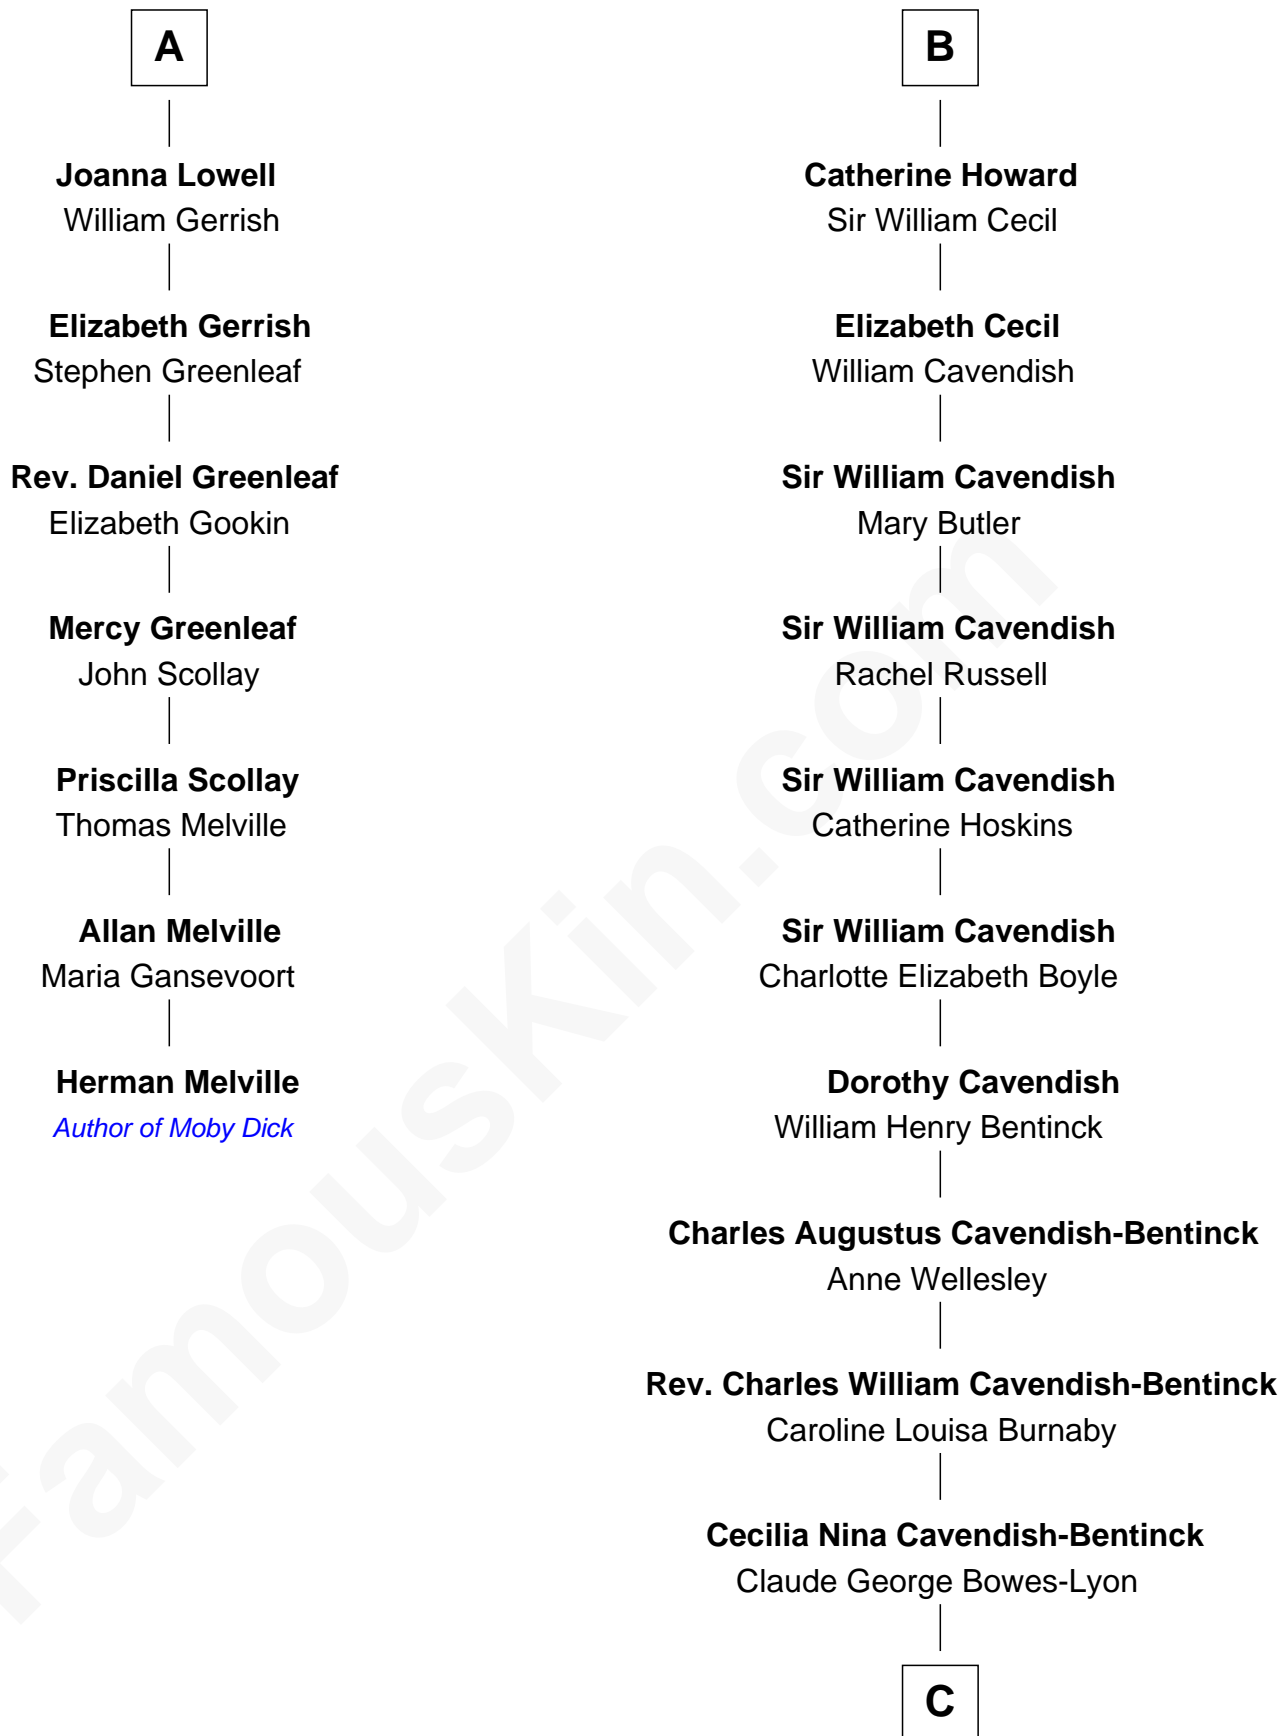

# FamousKin.com Relationship Chart of

**Herman Melville**

*Author of Moby Dick*

13th cousin 5 times removed of

**Queen Elizabeth II**

*Queen of the United Kingdom*

**Sir Hugh Luttrell**  
Catherine de Beaumont

**Eleanor Luttrell**  
Roger Yorke

**Elizabeth Sulliard**  
Sir Edward Baynton

**Elizabeth Yorke**  
Edmund Percival

**Bridget Baynton**  
Sir James Stumpe

**Christian Percival**  
Richard Lowle

**Elizabeth Stumpe**  
Sir Henry Knyvet

**Percival Lowell**  
Rebecca - - - - -

**Catherine Knyvet**  
Thomas Howard

**A**

**B**

C

**Elizabeth Bowes-Lyon**  
George VI, King of the United Kingdom

**Queen Elizabeth II**  
*Queen of the United Kingdom*