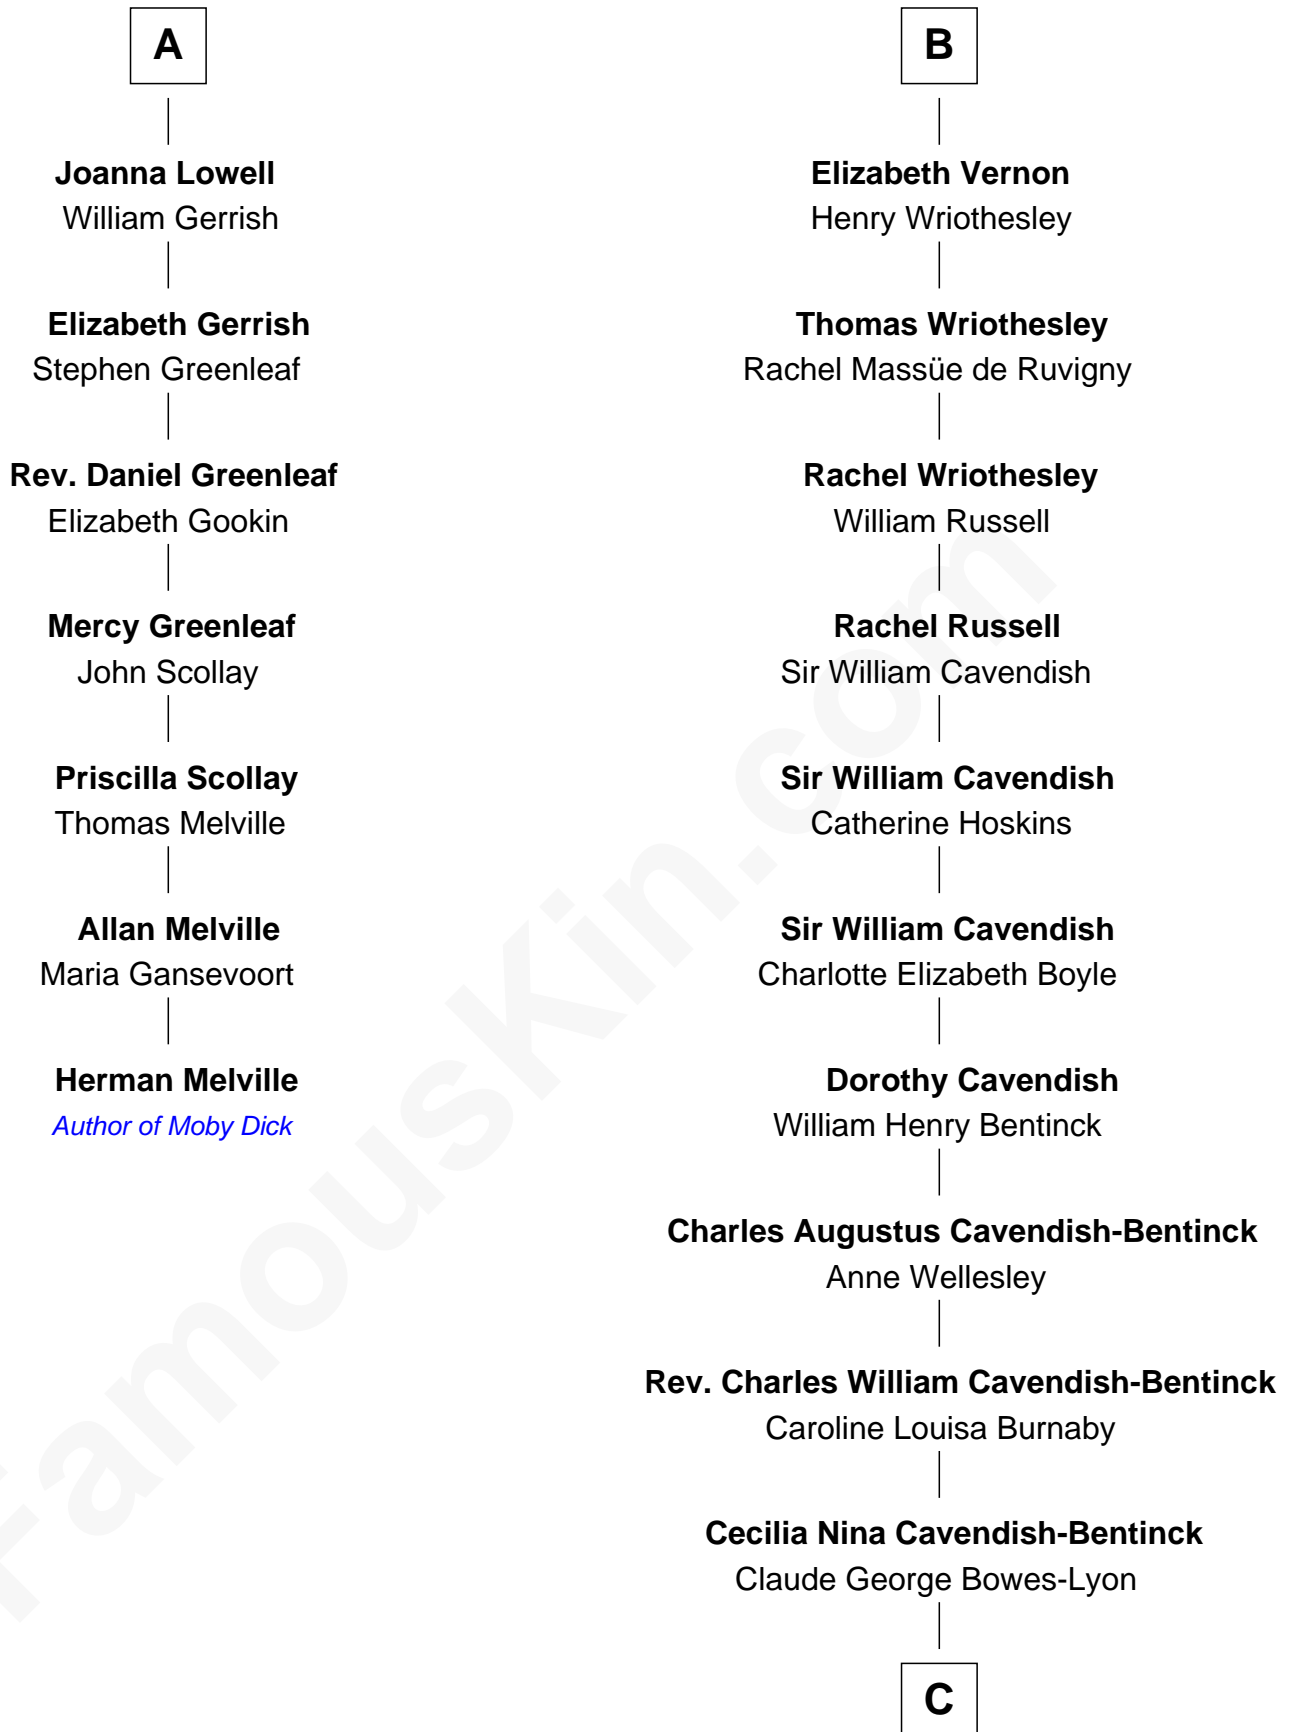

# FamousKin.com Relationship Chart of

**Herman Melville**

*Author of Moby Dick*

13th cousin 5 times removed of

**Queen Elizabeth II**

*Queen of the United Kingdom*

**Sir Walter Hungerford**

Katherine Peverell

Margaret Botreaux

**Sir Robert Hungerford**

Eleanor Moleyns

**Sir Thomas Hungerford**

Anne Percy

**Mary Hungerford**

Sir Edward Hastings

**Sir George Hastings**

Anne Stafford

**Dorothy Hastings**

Sir Richard Devereux

**Elizabeth Devereux**

John Vernon

**B**

FamousKin.com

Elizabeth II photo by [Eric Draper](#)