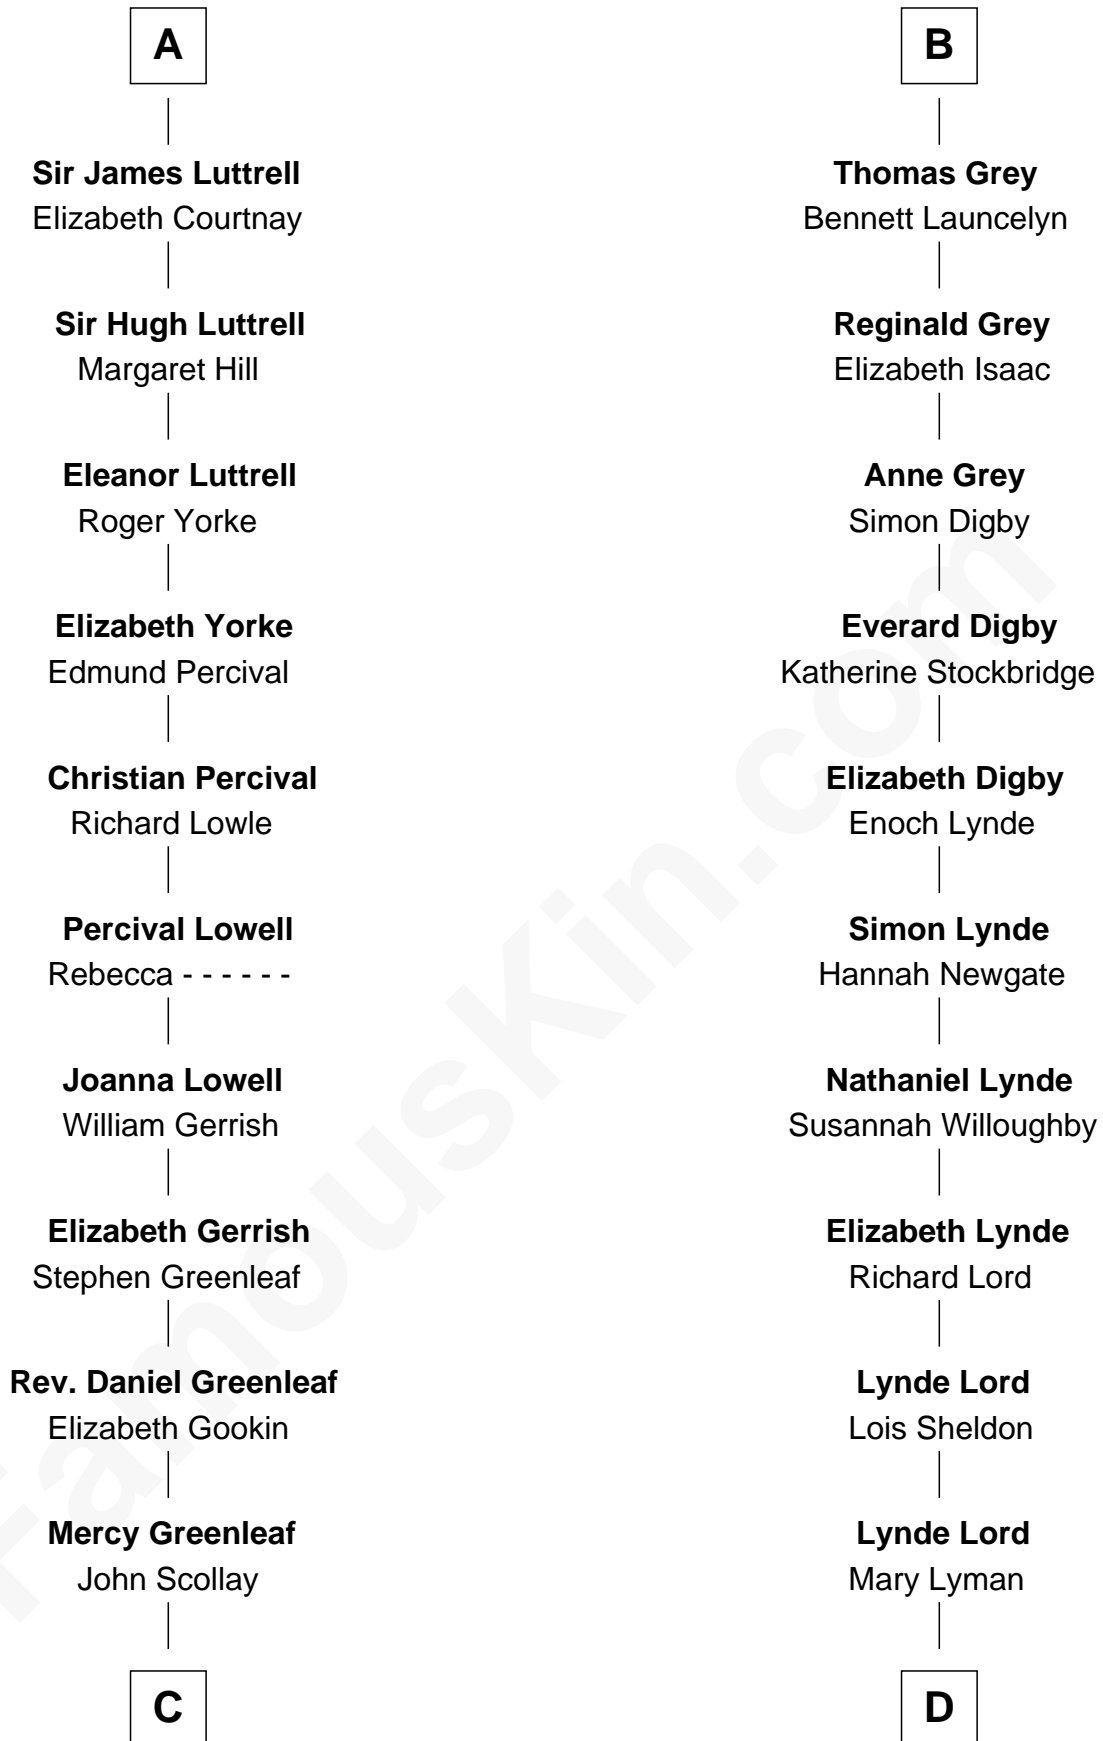

FamousKin.com Relationship Chart of

Herman Melville

Author of Moby Dick

19th cousin 2 times removed of

Henry Sturgis Morgan

Co-Founder of Morgan Stanley

Sir Humphrey de Bohun

Maud of Eu

Sir John de Verdun

Maud de Verdun

Sir John de Grey

Sir Roger de Grey

Elizabeth de Hastings

Sir Reynold de Grey

Eleanor le Strange

Sir Reynold Grey

Joan Astley

John Grey

Elizabeth - - - - -

Reginald Grey

Beatrice - - - - -

B

C

Priscilla Scollay
Thomas Melville

Allan Melville
Maria Gansevoort

Herman Melville
Author of Moby Dick

D

Mary Sheldon Lord
John Pierpont

Juliet Pierpont
Junius Spencer Morgan

John Pierpont Morgan
Frances Louisa Tracy

John Pierpont Morgan
Jane Norton Grew