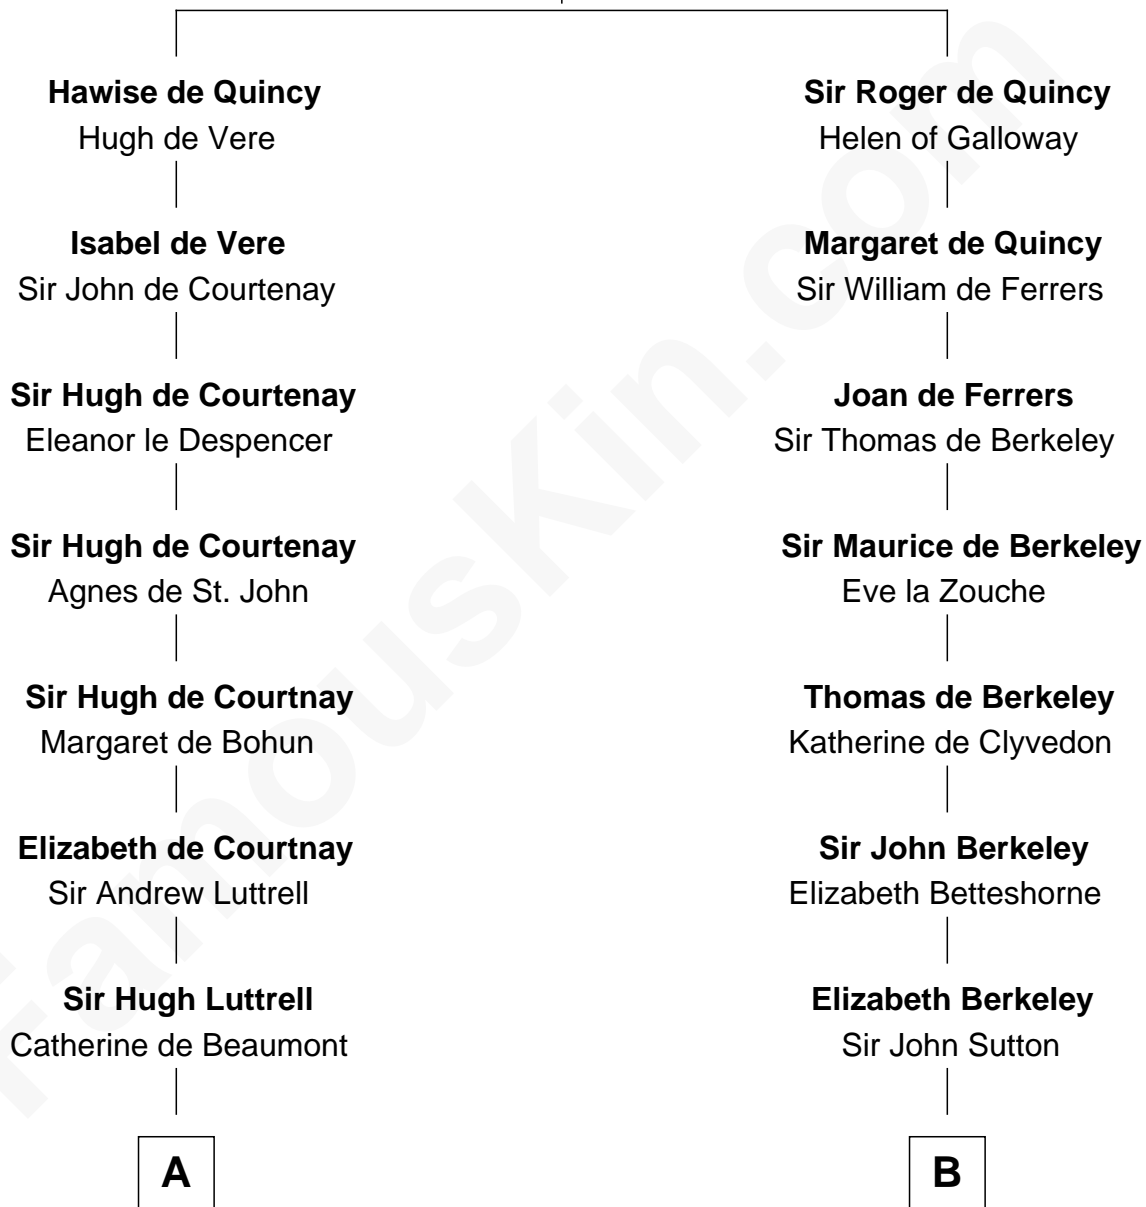

# FamousKin.com Relationship Chart of

**Herman Melville**

*Author of Moby Dick*

20th cousin 1 time removed of

**Henry Sturgis Morgan**

*Co-Founder of Morgan Stanley*

**Saher de Quincy**  
Margaret de Beaumont

**C**

**Mercy Greenleaf**

John Scollay

**Priscilla Scollay**

Thomas Melville

**Allan Melville**

Maria Gansevoort

**Herman Melville**