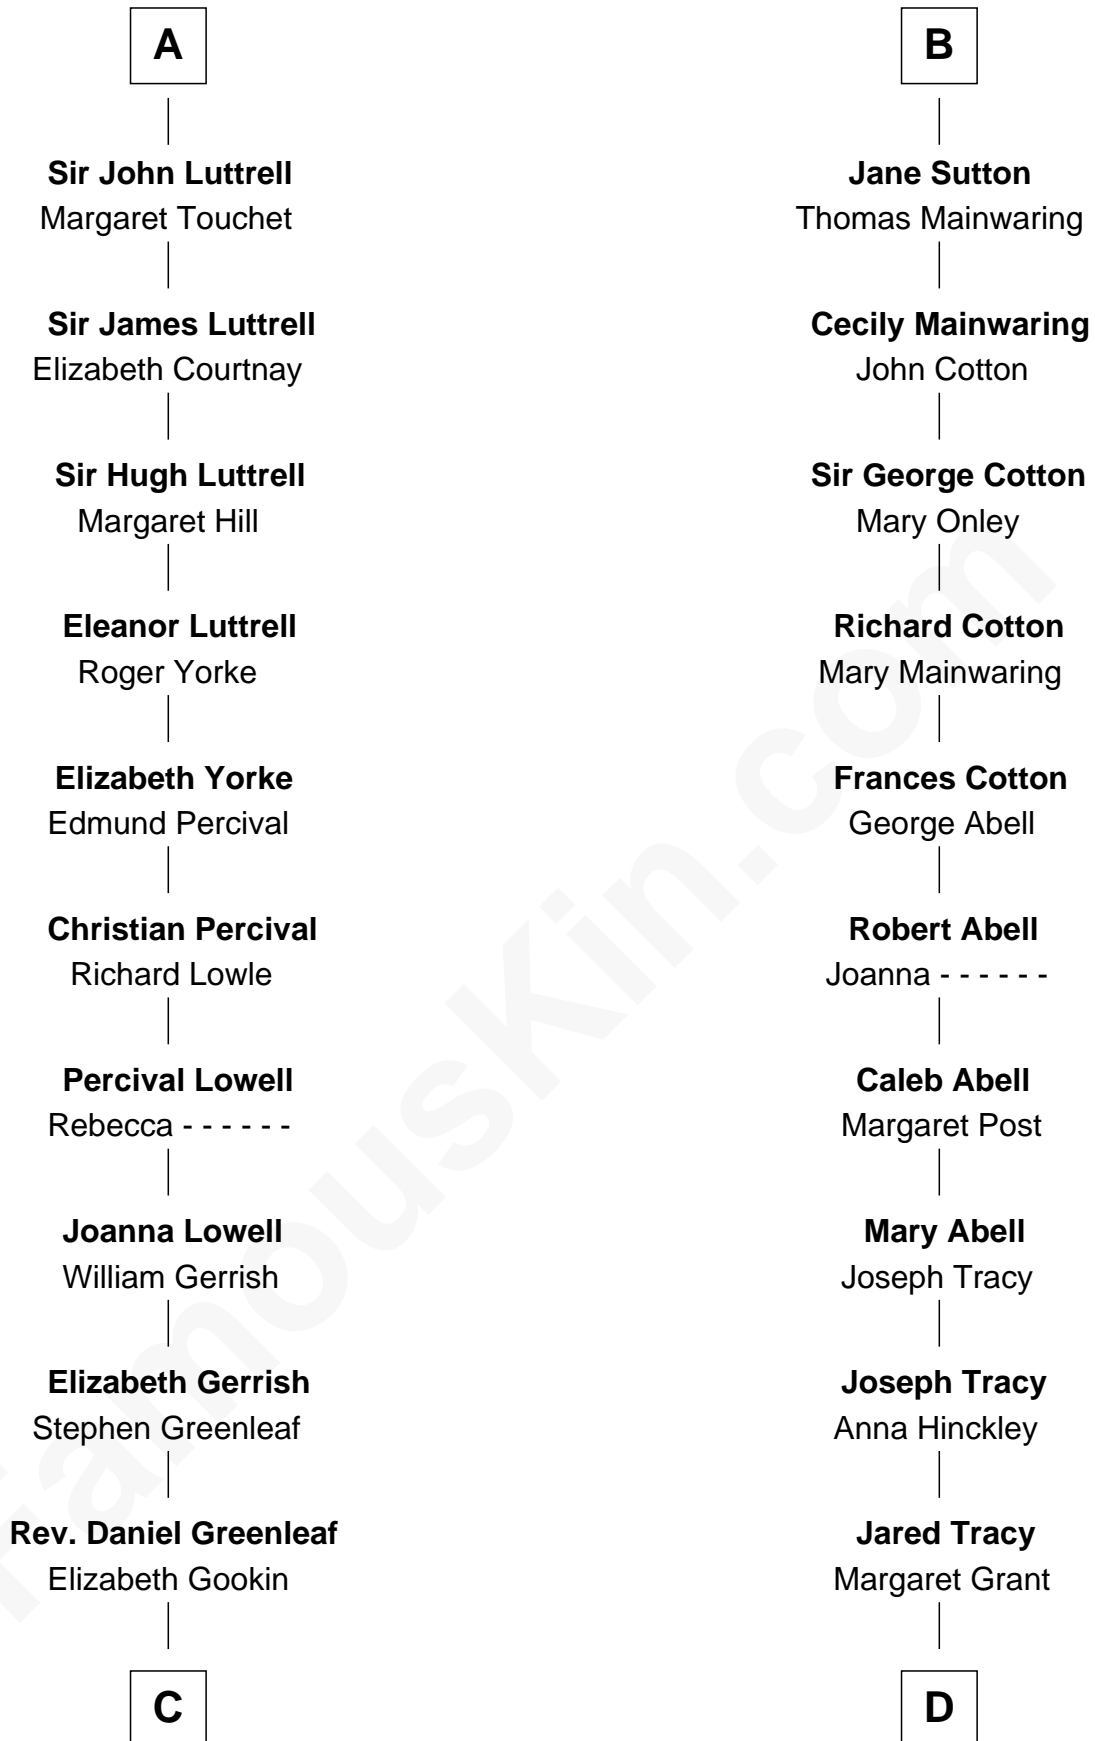

# FamousKin.com Relationship Chart of

**Herman Melville**

*Author of Moby Dick*

20th cousin 1 time removed of

**Henry Sturgis Morgan**

*Co-Founder of Morgan Stanley*

**Saher de Quincy**  
Margaret de Beaumont

**C**

**Mercy Greenleaf**

John Scollay

**Priscilla Scollay**

Thomas Melville

**Allan Melville**

Maria Gansevoort

**Herman Melville**

*Author of Moby Dick*

**D**

**William Gedney Tracy**

Rachel Huntington

**Charles F. Tracy**

Louisa Kirkland

**Frances Louisa Tracy**

John Pierpont Morgan