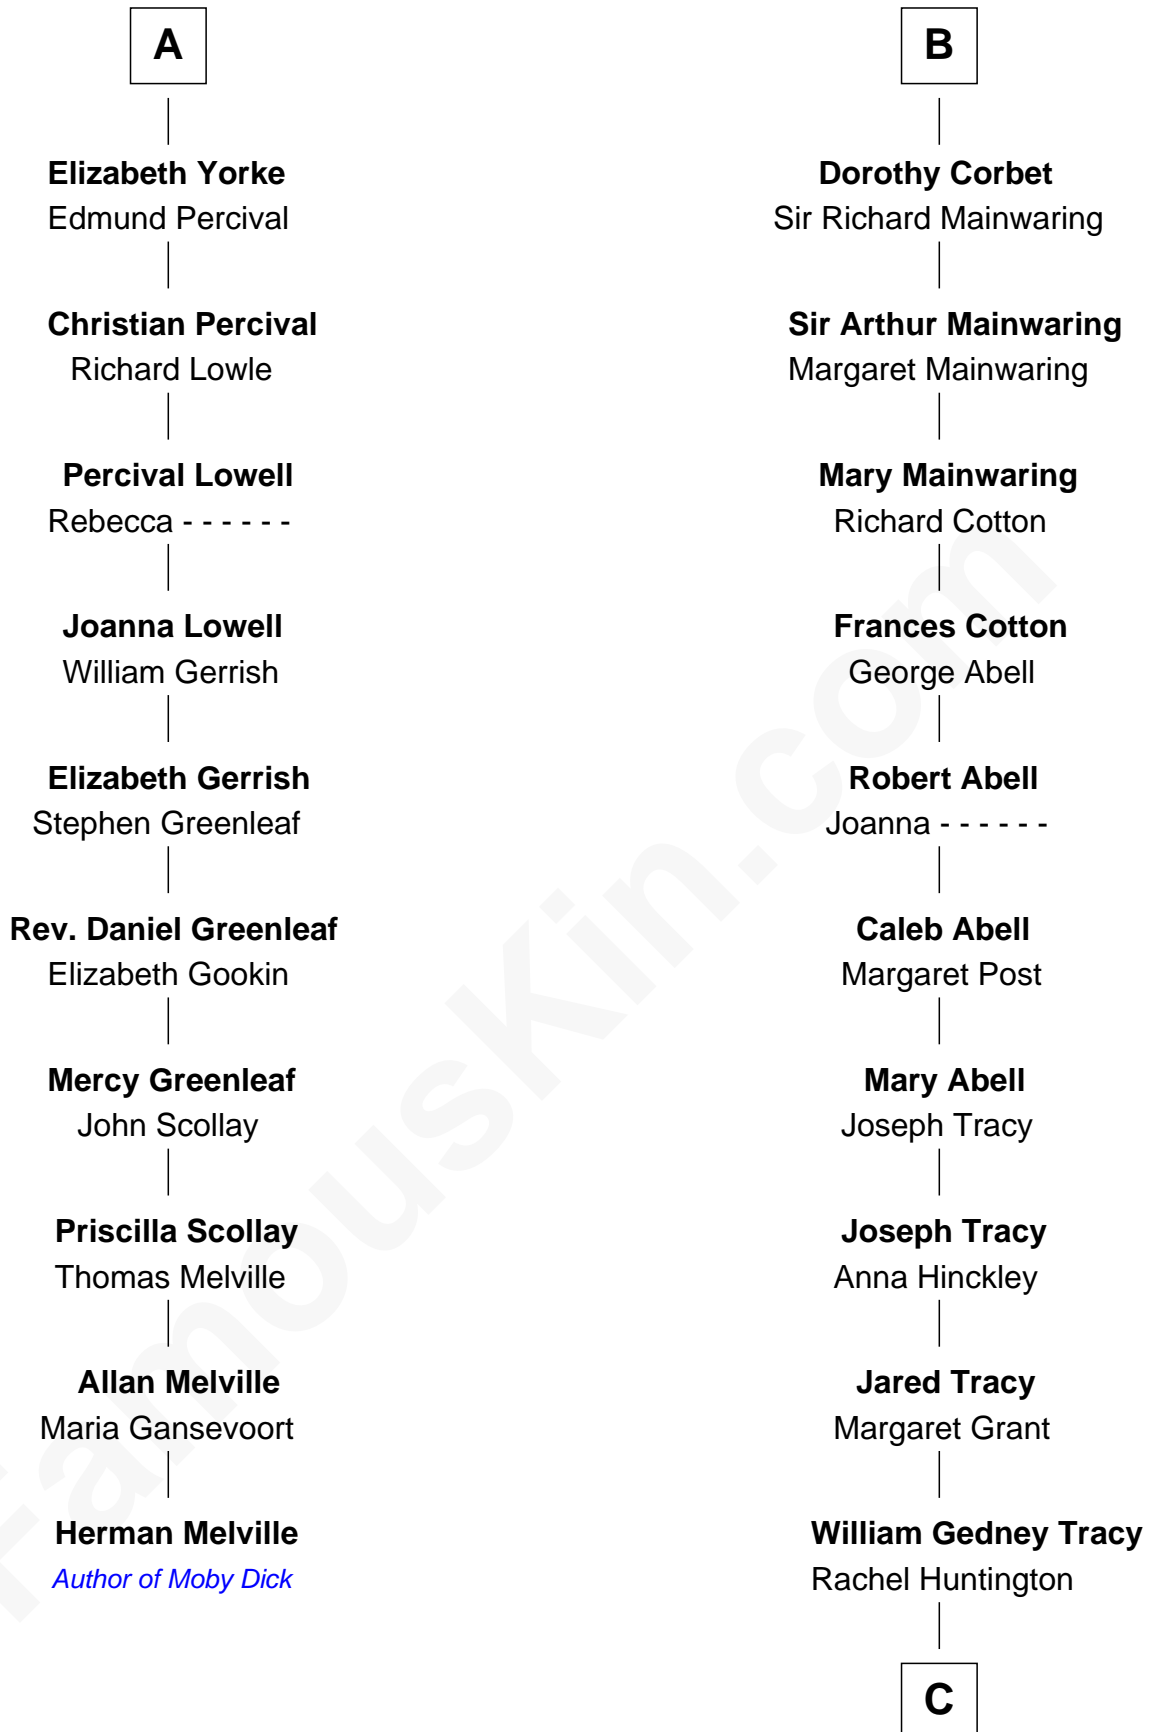

# FamousKin.com Relationship Chart of

**Herman Melville**

*Author of Moby Dick*

16th cousin 4 times removed of

**Henry Sturgis Morgan**

*Co-Founder of Morgan Stanley*

**Humphrey de Bohun**

Elizabeth Plantagenet

**C**

**Charles F. Tracy**

Louisa Kirkland

**Frances Louisa Tracy**

John Pierpont Morgan

**John Pierpont Morgan**

Jane Norton Grew

**Henry Sturgis Morgan**