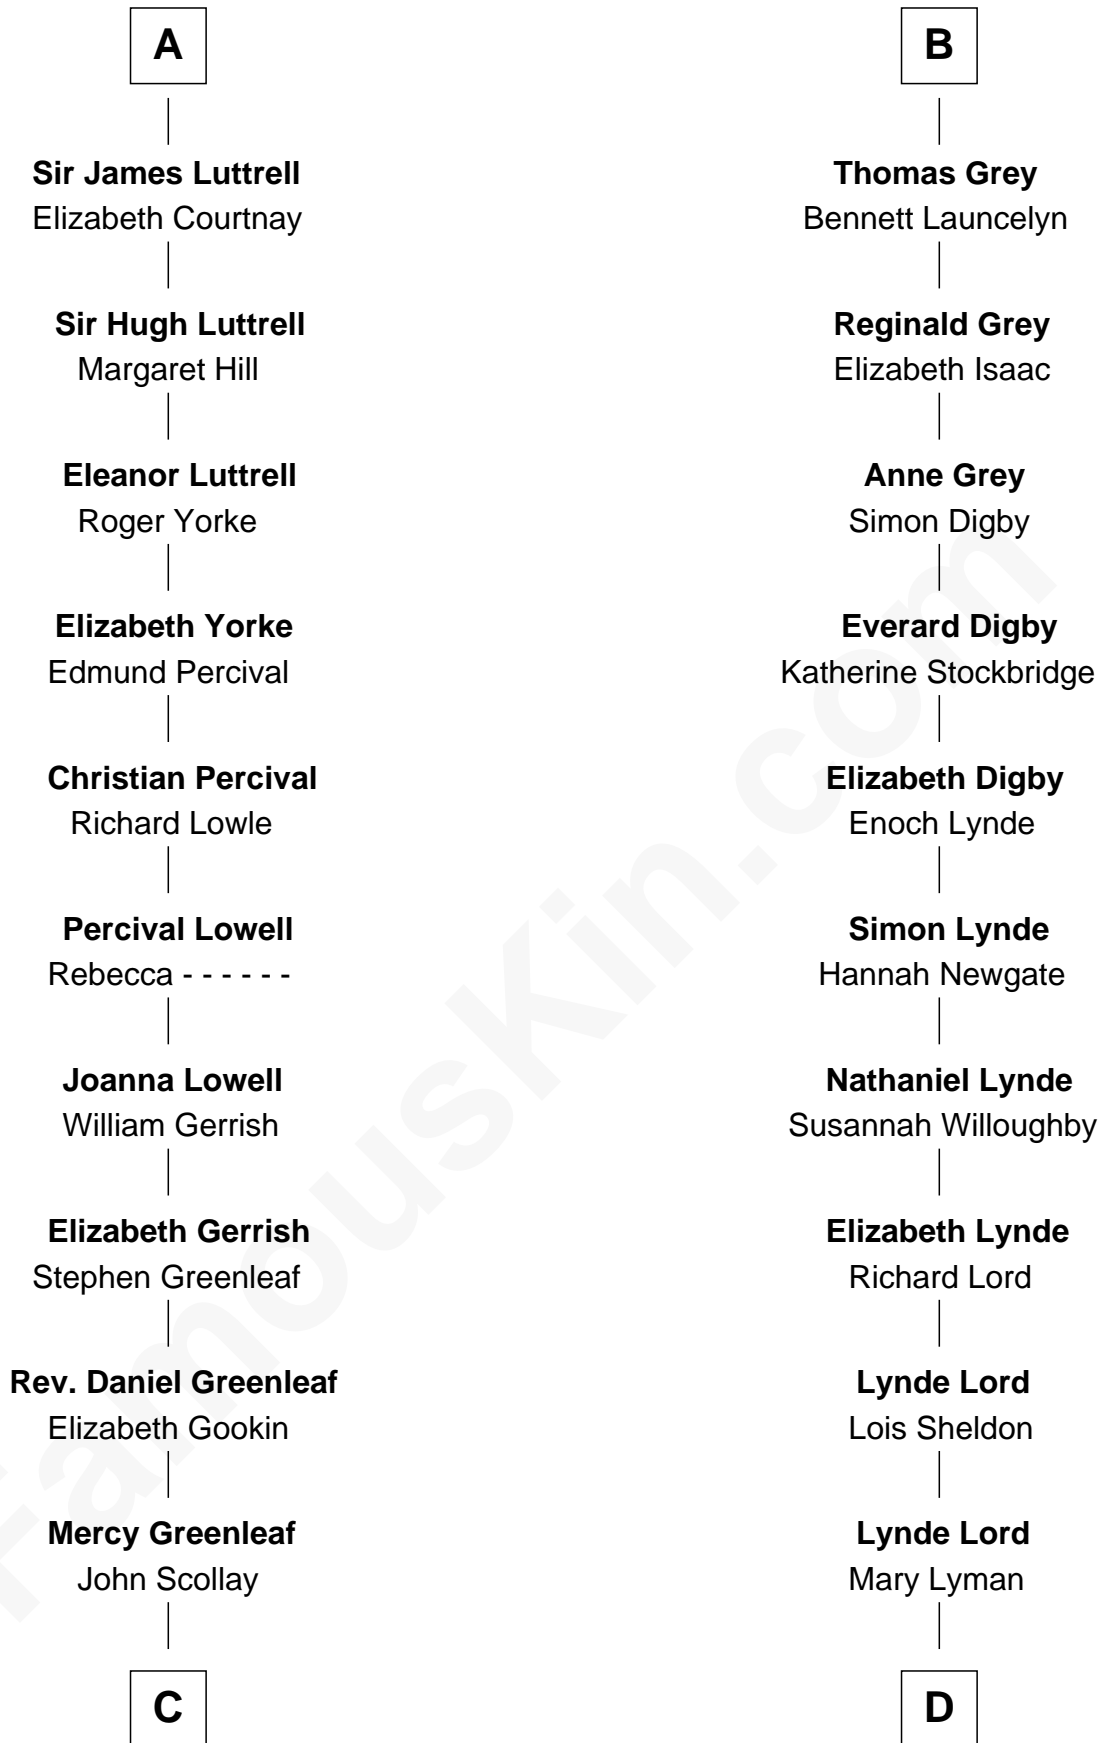

FamousKin.com

Relationship Chart of

Herman Melville

Author of Moby Dick

19th cousin 1 time removed of

J.P. Morgan, Jr.

American Banker and Philanthropist

Sir Humphrey de Bohun

Eleanor de Bohun

Sir John de Verdun

Maud de Verdun

Sir John de Grey

Sir Roger de Grey

Elizabeth de Hastings

Sir Reynold de Grey

Eleanor le Strange

Sir Reynold Grey

Joan Astley

John Grey

Elizabeth - - - - -

Reginald Grey

Beatrice - - - - -

B

C