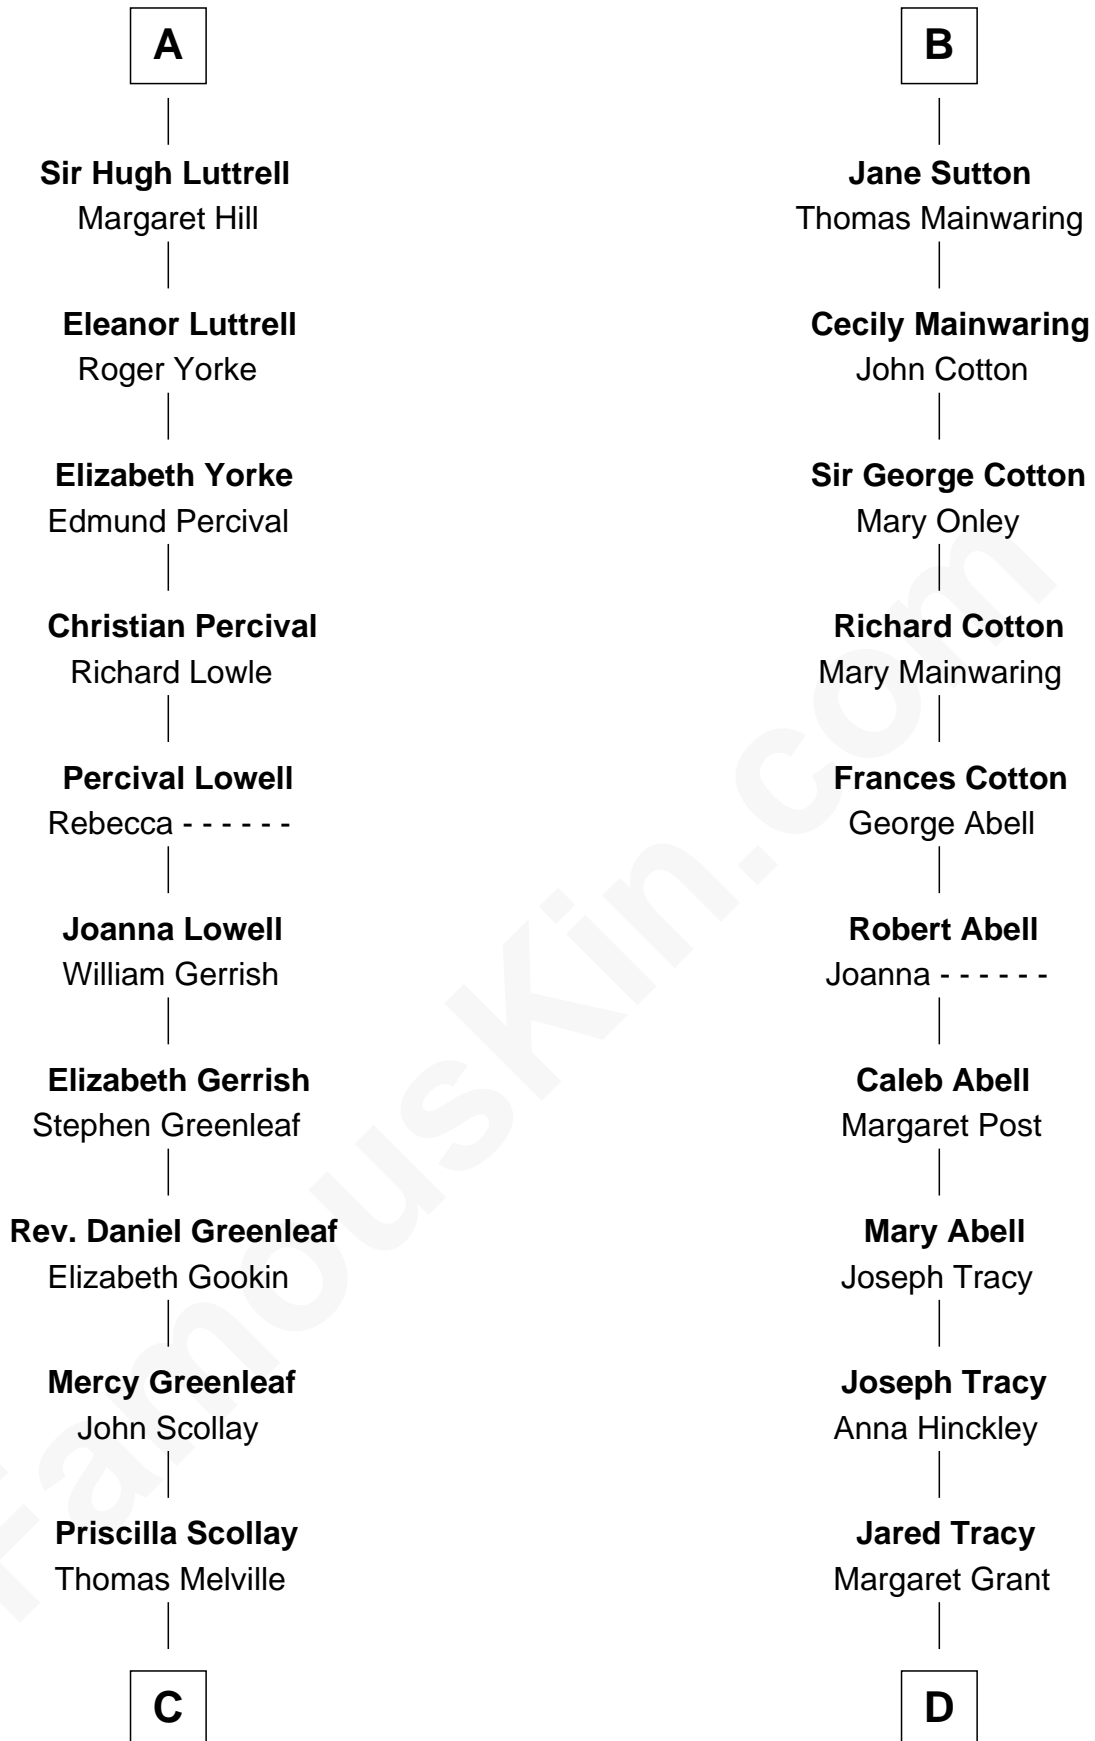

FamousKin.com

Relationship Chart of

Herman Melville

Author of Moby Dick

18th cousin 2 times removed of

J.P. Morgan, Jr.

American Banker and Philanthropist

Sir Hugh le Despencer

Aveline Basset

Eleanor le Despencer

Sir Hugh de Courtenay

Sir Hugh de Courtenay

Agnes de St. John

Sir Hugh de Courtnay

Margaret de Bohun

Elizabeth de Courtnay

Alice le Despenser

Sir John Sutton

Sir John Sutton

Constance Blount

Sir John Sutton

Elizabeth Berkeley

B

C