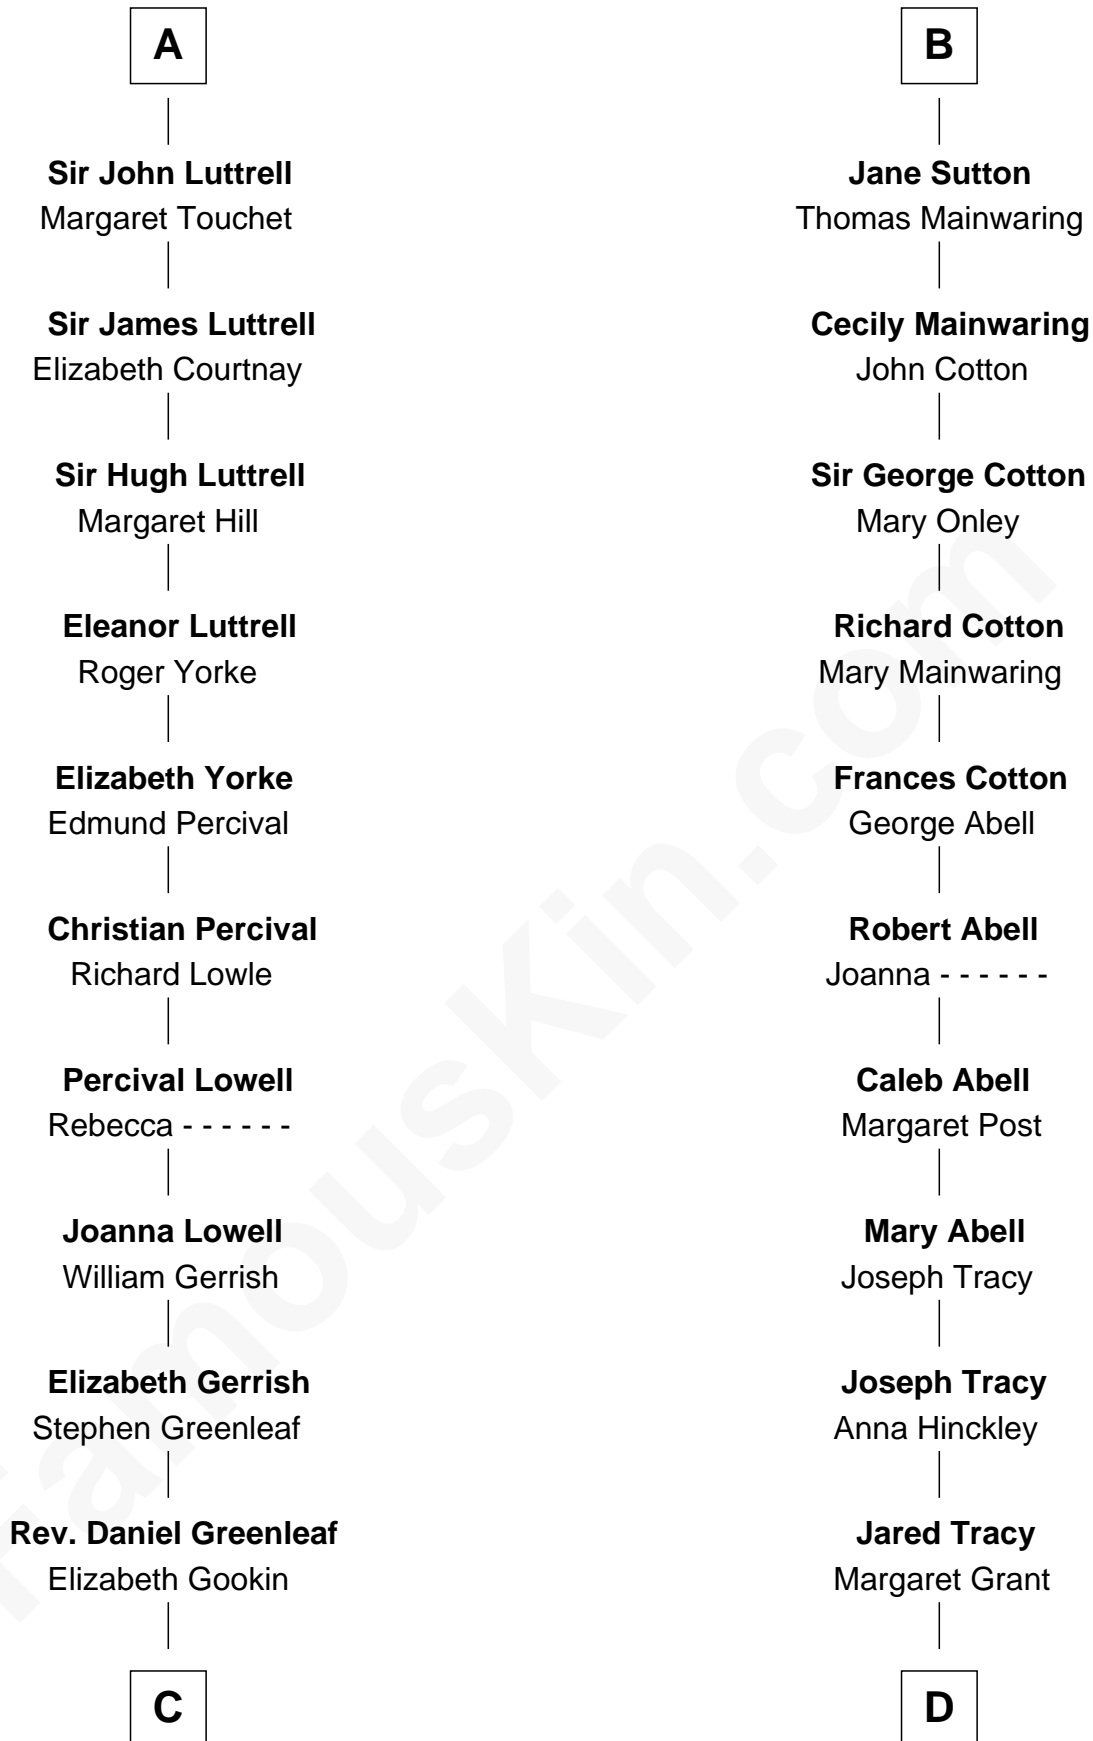

FamousKin.com

Relationship Chart of

Herman Melville

Author of Moby Dick

20th cousin of

J.P. Morgan, Jr.

American Banker and Philanthropist

Saher de Quincy
Margaret de Beaumont