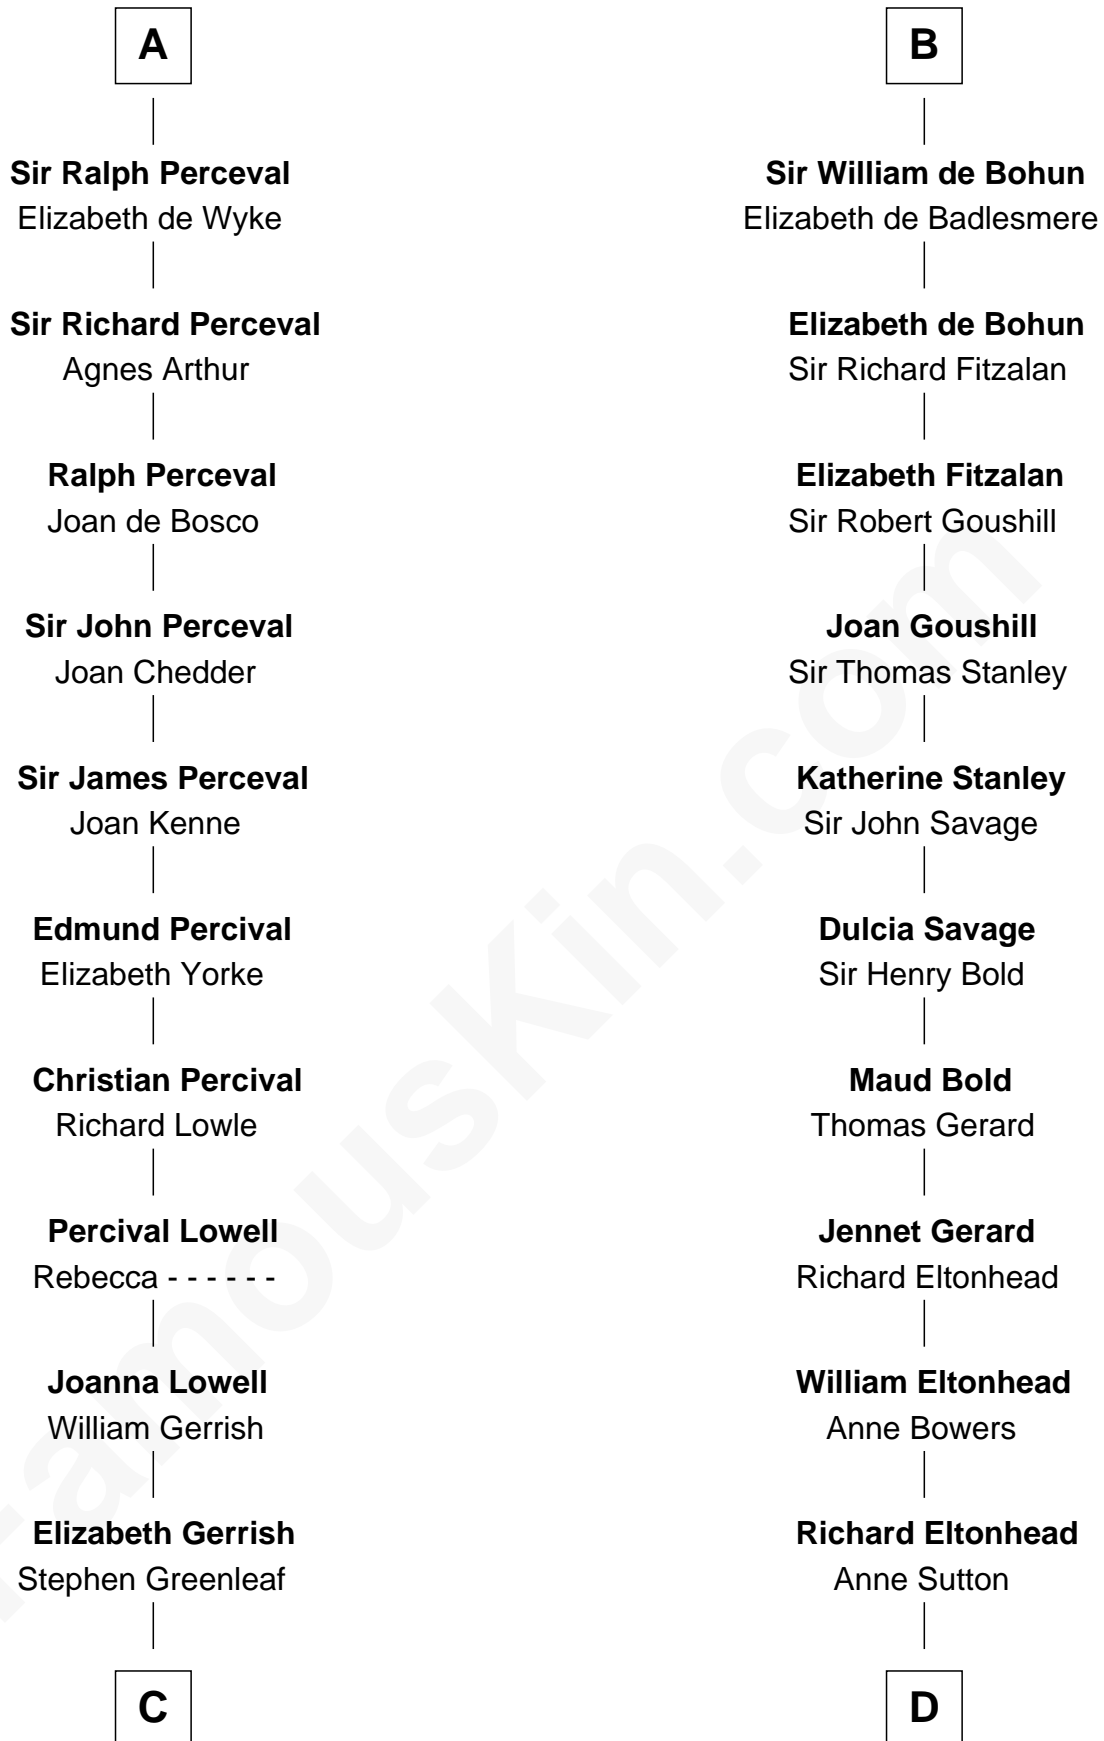

FamousKin.com Relationship Chart of

Herman Melville

Author of Moby Dick

21st cousin of

Thomas Sim Lee

2nd and 7th Governor of Maryland

Sir Robert de Beaumont

Isabel de Vermandois