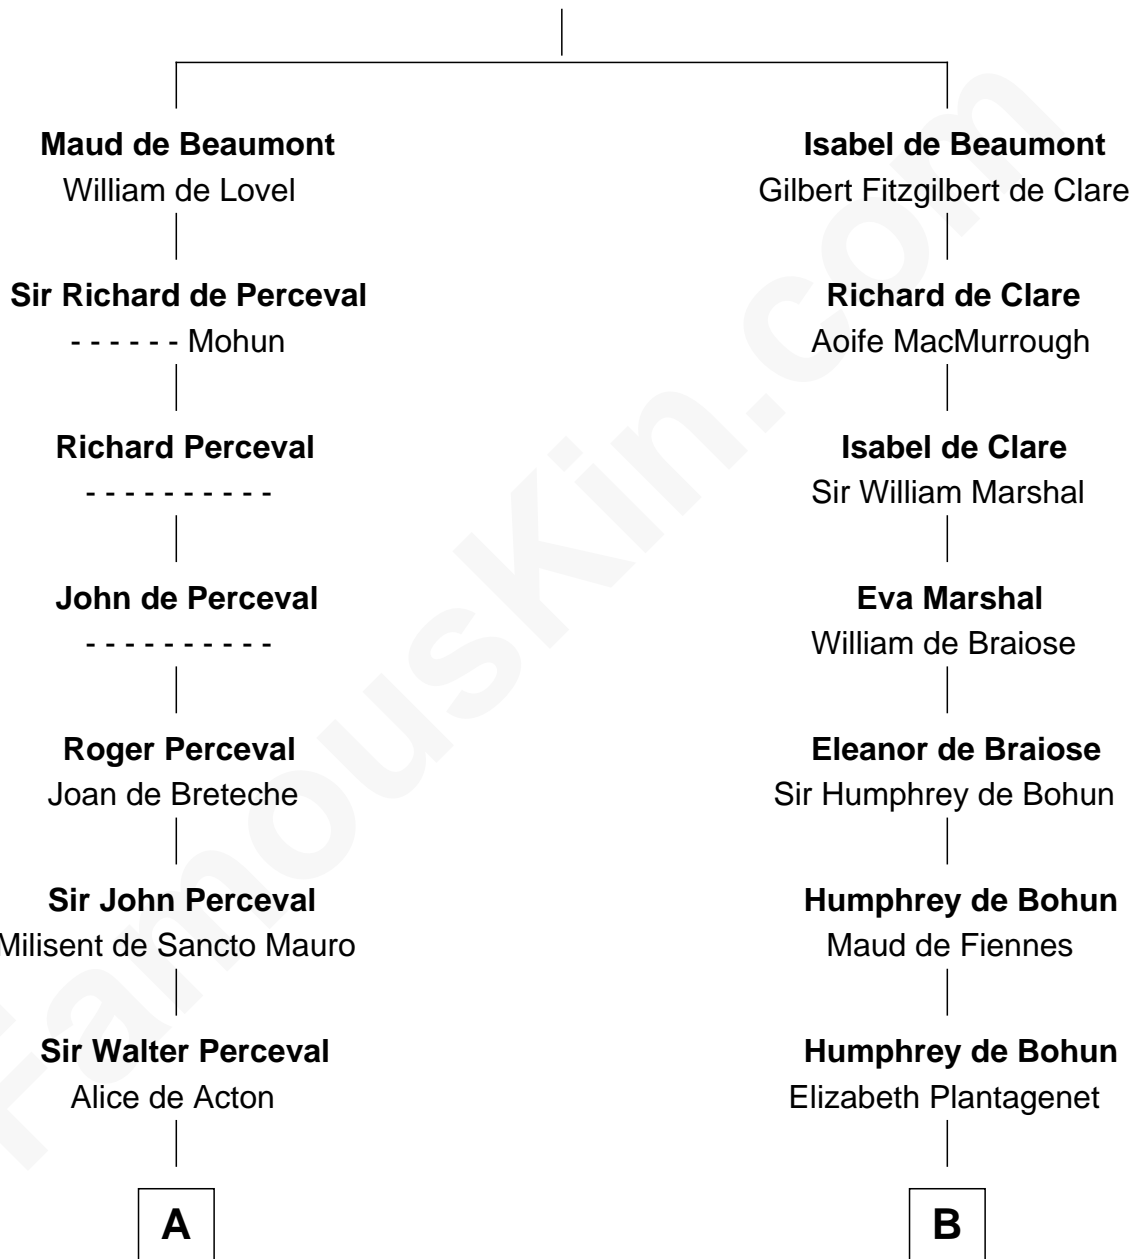

FamousKin.com Relationship Chart of

Herman Melville

Author of Moby Dick

21st cousin of

Thomas Sim Lee

2nd and 7th Governor of Maryland

Sir Robert de Beaumont

Isabel de Vermandois

Maria Gansevoort

Herman Melville

Author of Moby Dick

D

Alice Eltonhead

Henry Corbin

Laetitia Corbin

Richard Lee