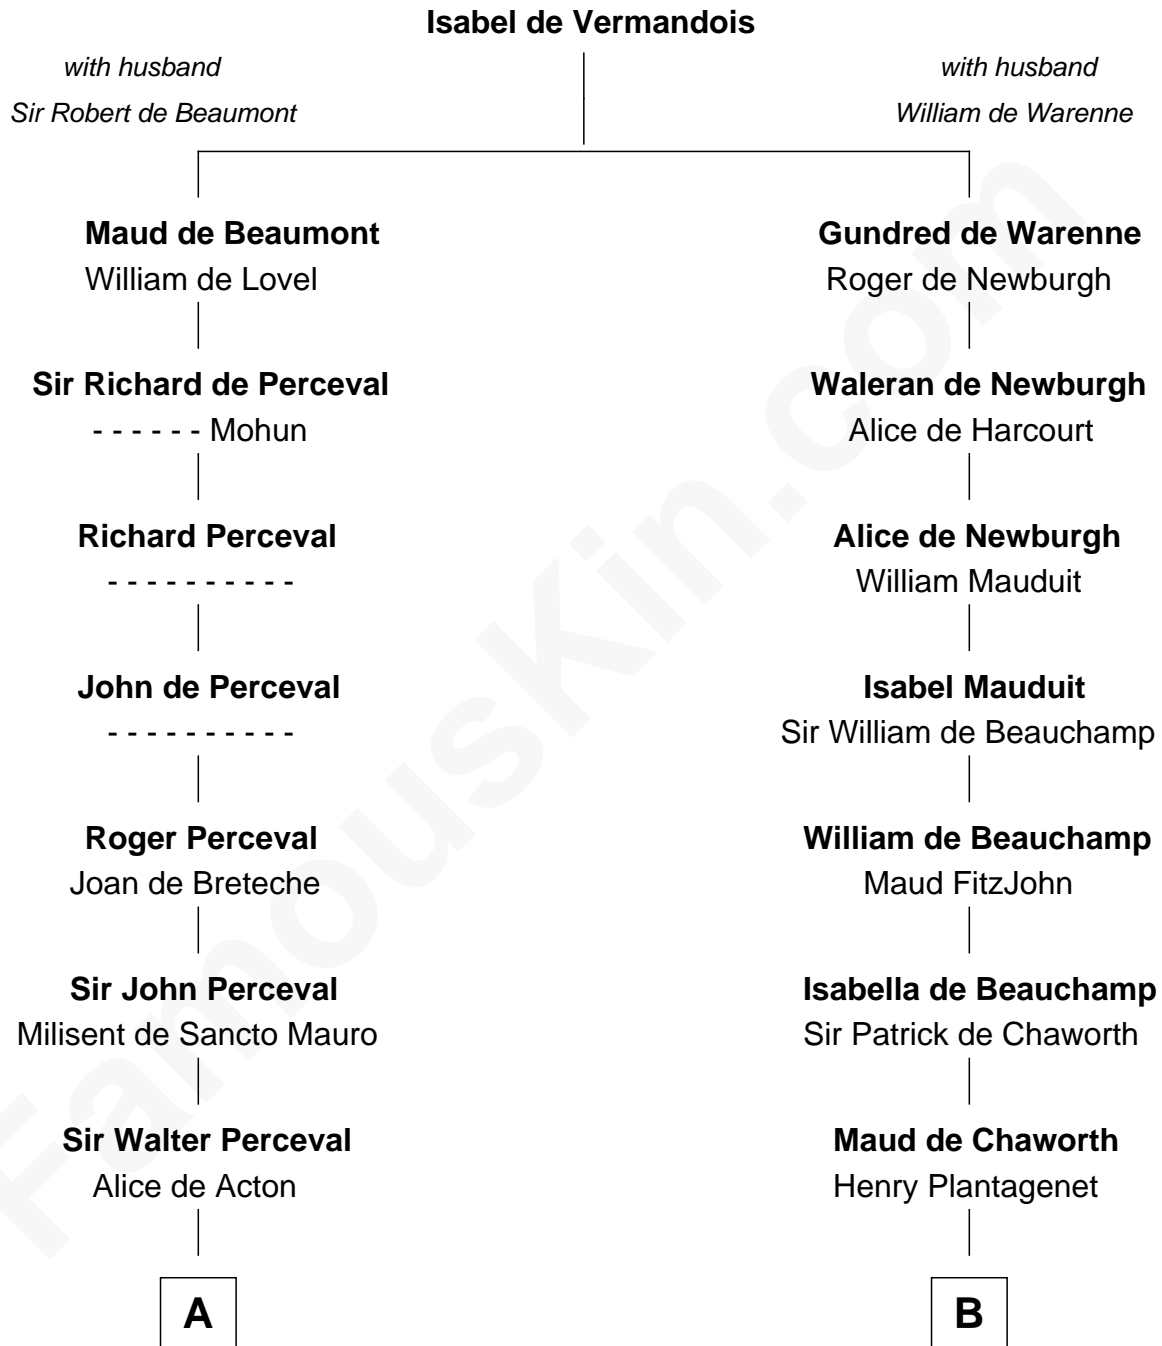

FamousKin.com Relationship Chart of

Herman Melville

Author of Moby Dick

21st cousin of

Thomas Sim Lee

2nd and 7th Governor of Maryland

C

Rev. Daniel Greenleaf

Elizabeth Gookin

Mercy Greenleaf

John Scollay

Priscilla Scollay

Thomas Melville

Allan Melville

Maria Gansevoort

Herman Melville