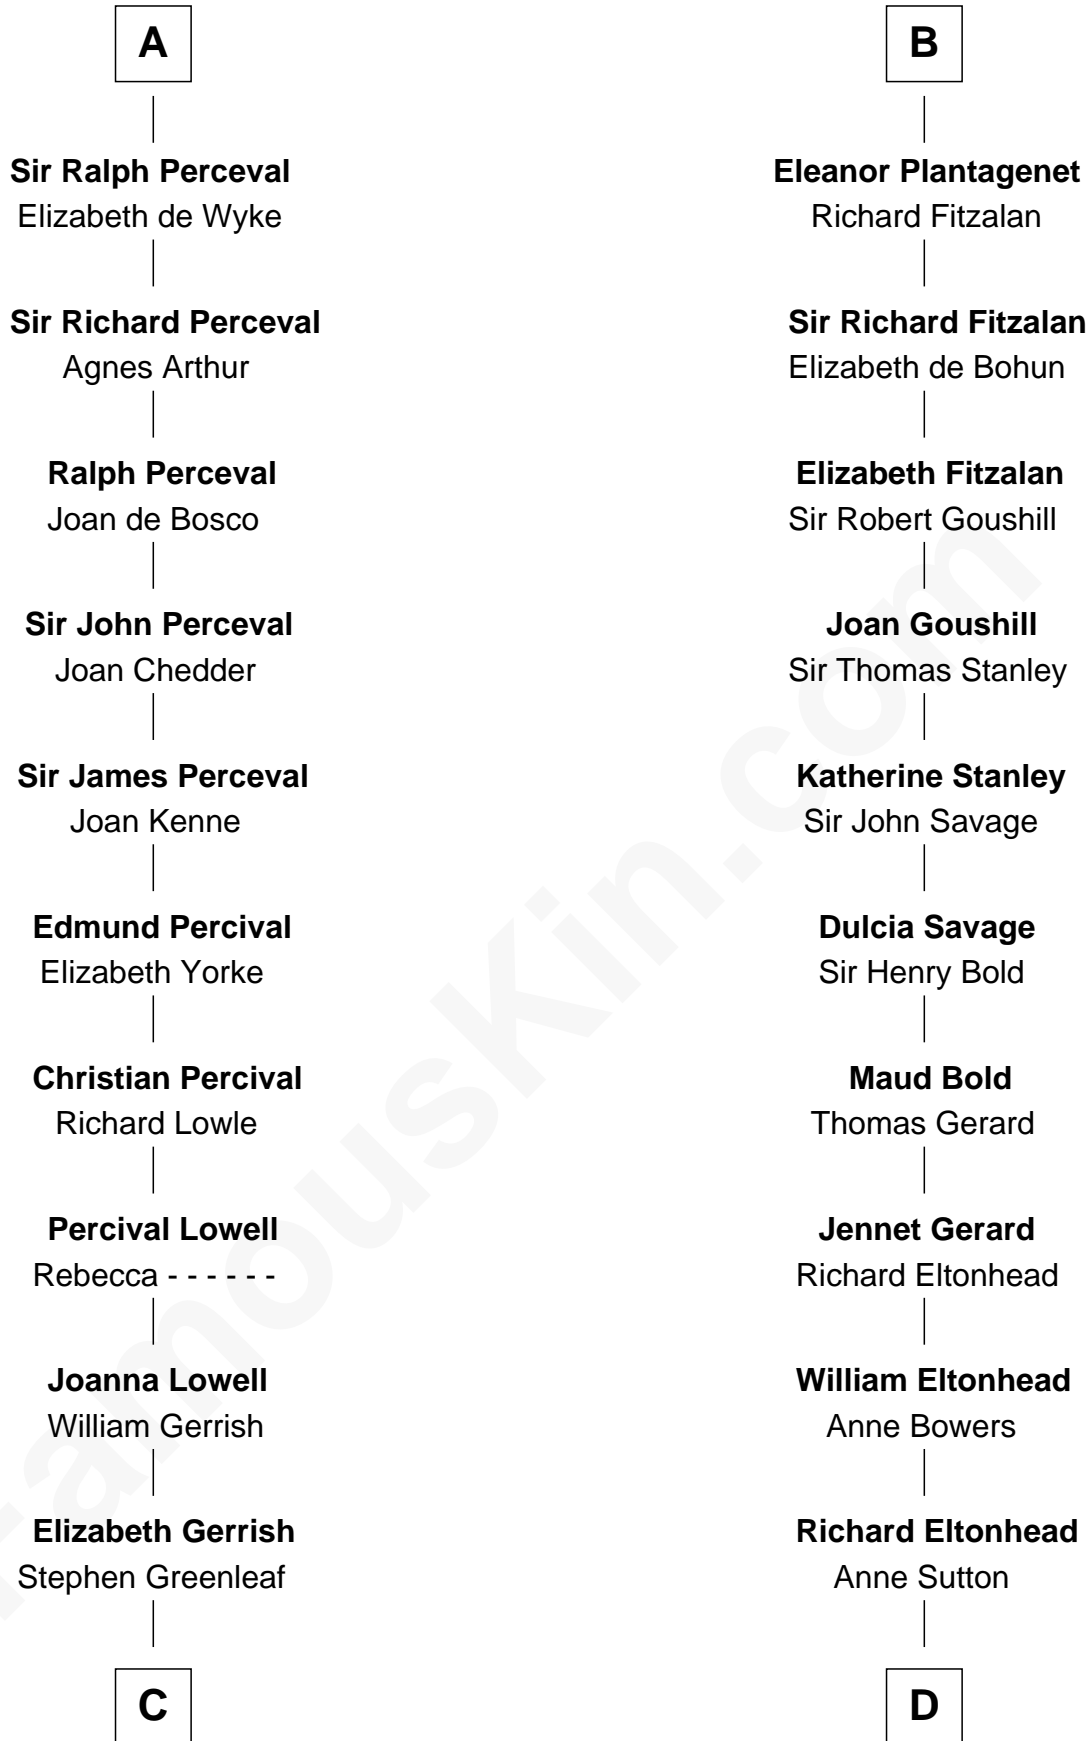

FamousKin.com Relationship Chart of

Herman Melville

Author of Moby Dick

21st cousin of

Thomas Sim Lee

2nd and 7th Governor of Maryland

C

Rev. Daniel Greenleaf

Elizabeth Gookin

Mercy Greenleaf

John Scollay

Priscilla Scollay

Thomas Melville

Allan Melville

Maria Gansevoort

Herman Melville