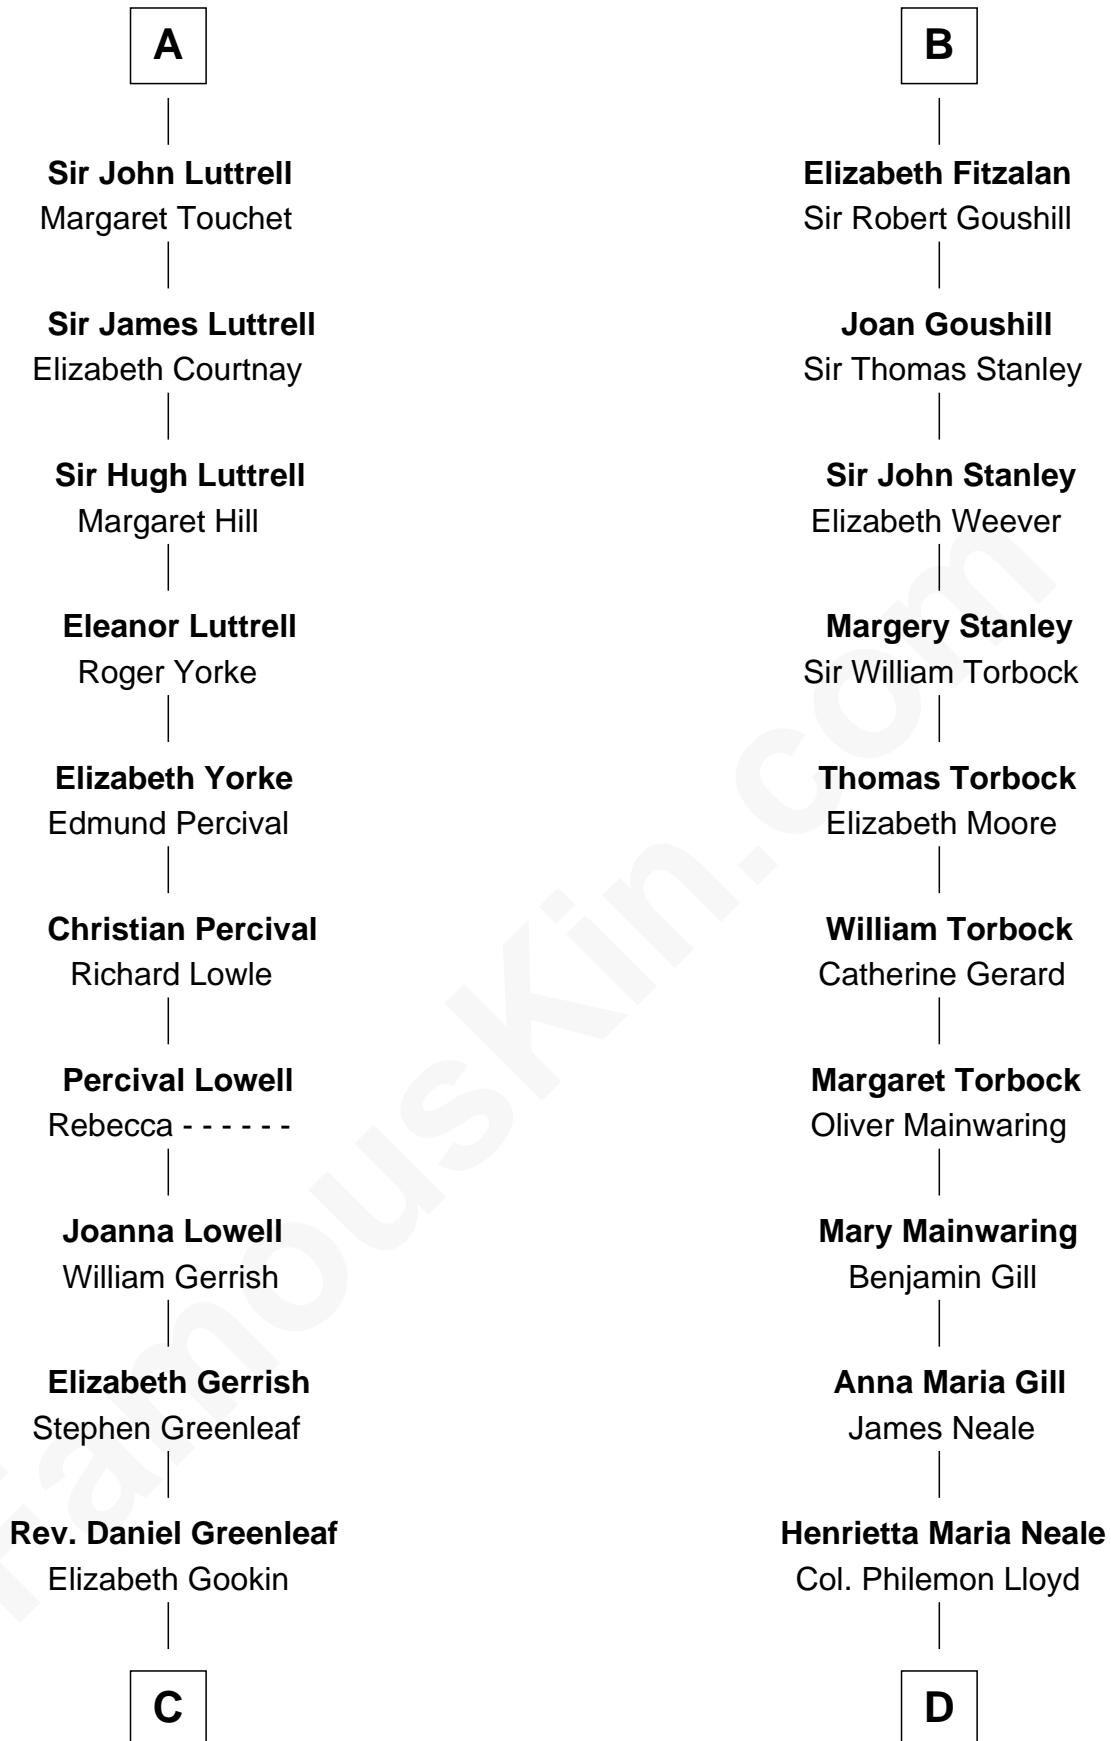

# FamousKin.com Relationship Chart of

**Herman Melville**

*Author of Moby Dick*

20th cousin of

**Edward Lloyd V**

*13th Governor of Maryland*

**Saheer de Quincy**  
Margaret de Beaumont

**C**

**Mercy Greenleaf**

John Scollay

**Priscilla Scollay**

Thomas Melville

**Allan Melville**

Maria Gansevoort

**Herman Melville**

*Author of Moby Dick*

**D**

**Edward Lloyd**

Sarah Covington

**Col. Edward Lloyd**

Anne Rousby

**Col. Edward Lloyd**

Elizabeth Tayloe

**Edward Lloyd V**