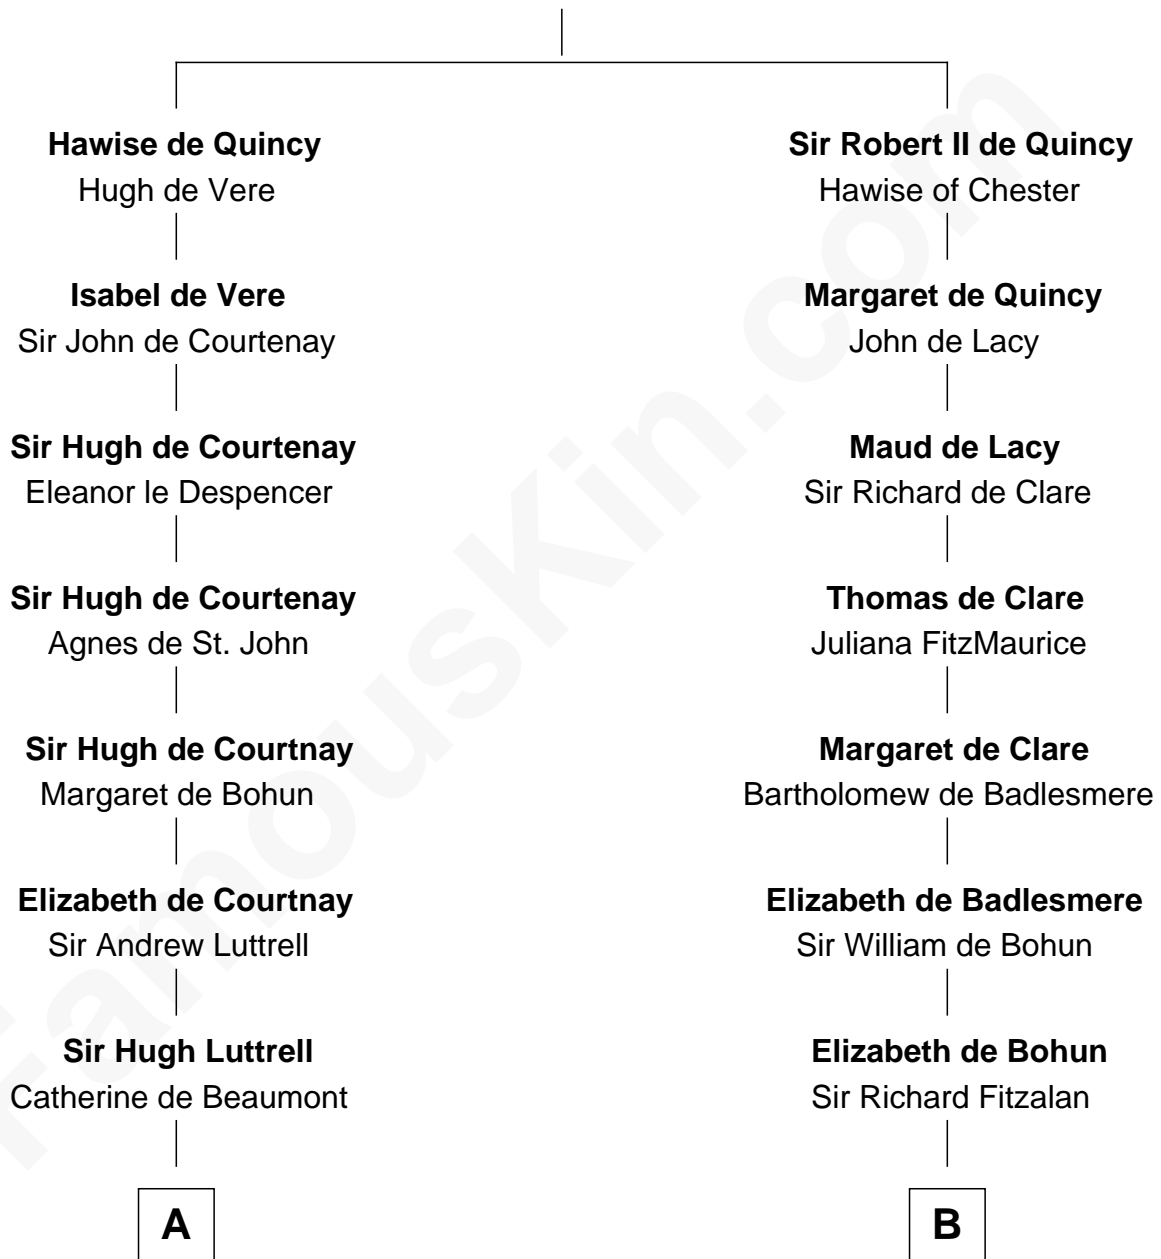

# FamousKin.com Relationship Chart of

**Herman Melville**

*Author of Moby Dick*

20th cousin of

**Edward Lloyd V**

*13th Governor of Maryland*

**Saheer de Quincy**  
Margaret de Beaumont

**C**

**Mercy Greenleaf**

John Scollay

**Priscilla Scollay**

Thomas Melville

**Allan Melville**

Maria Gansevoort

**Herman Melville**

*Author of Moby Dick*

**D**

**Edward Lloyd**

Sarah Covington

**Col. Edward Lloyd**

Anne Rousby

**Col. Edward Lloyd**

Elizabeth Tayloe

**Edward Lloyd V**

*13th Governor of Maryland*