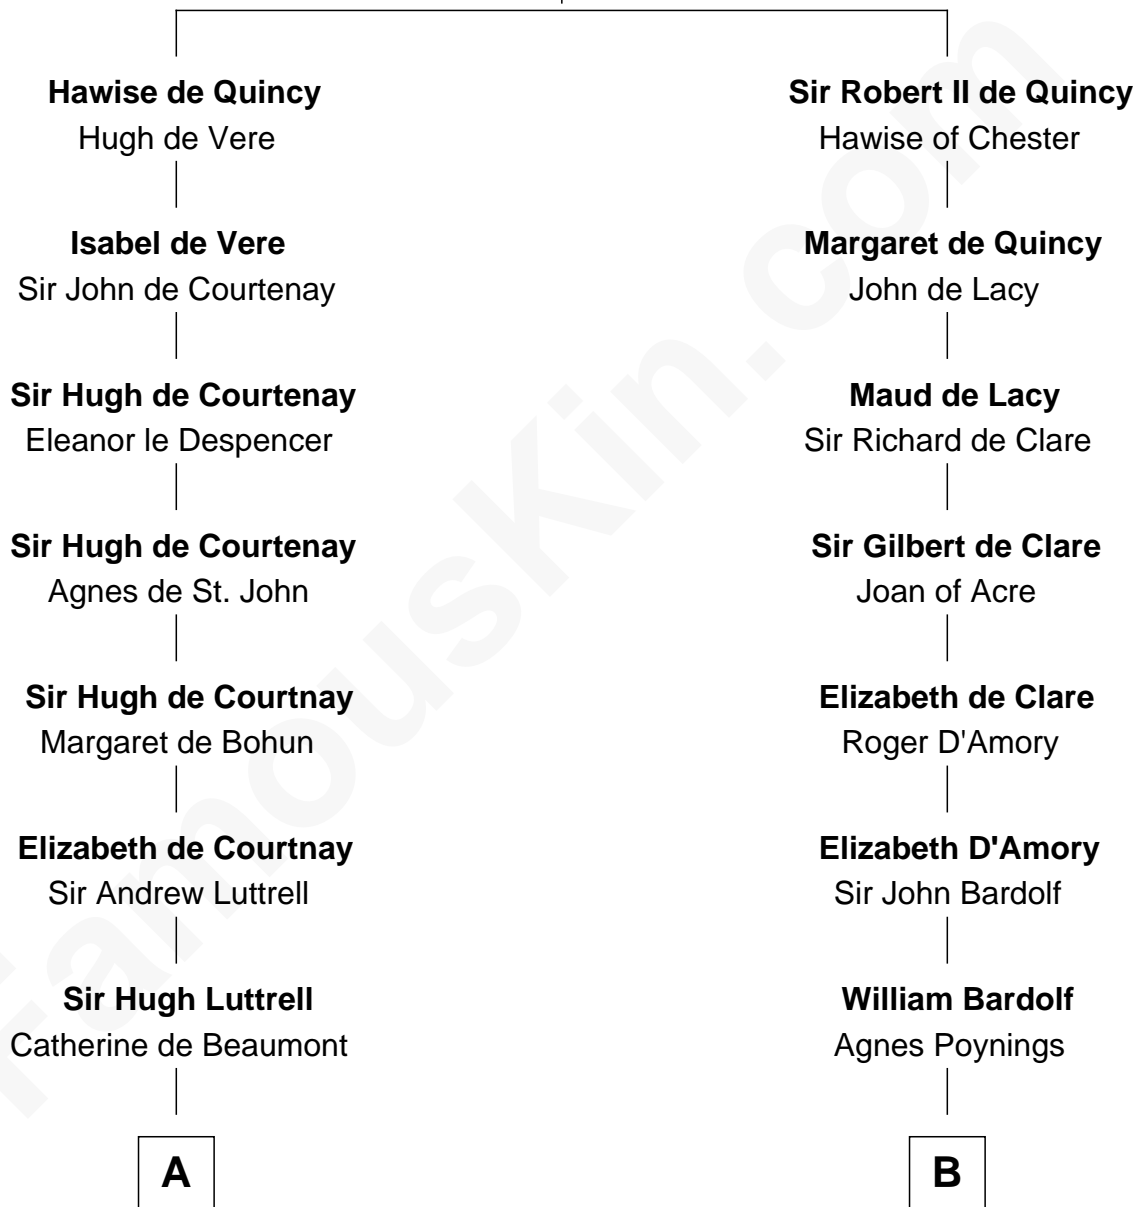

FamousKin.com Relationship Chart of

Herman Melville

Author of Moby Dick

20th cousin of

Charles Carnan Ridgely

15th Governor of Maryland

Saher de Quincy
Margaret de Beaumont

C

15th Governor of Maryland