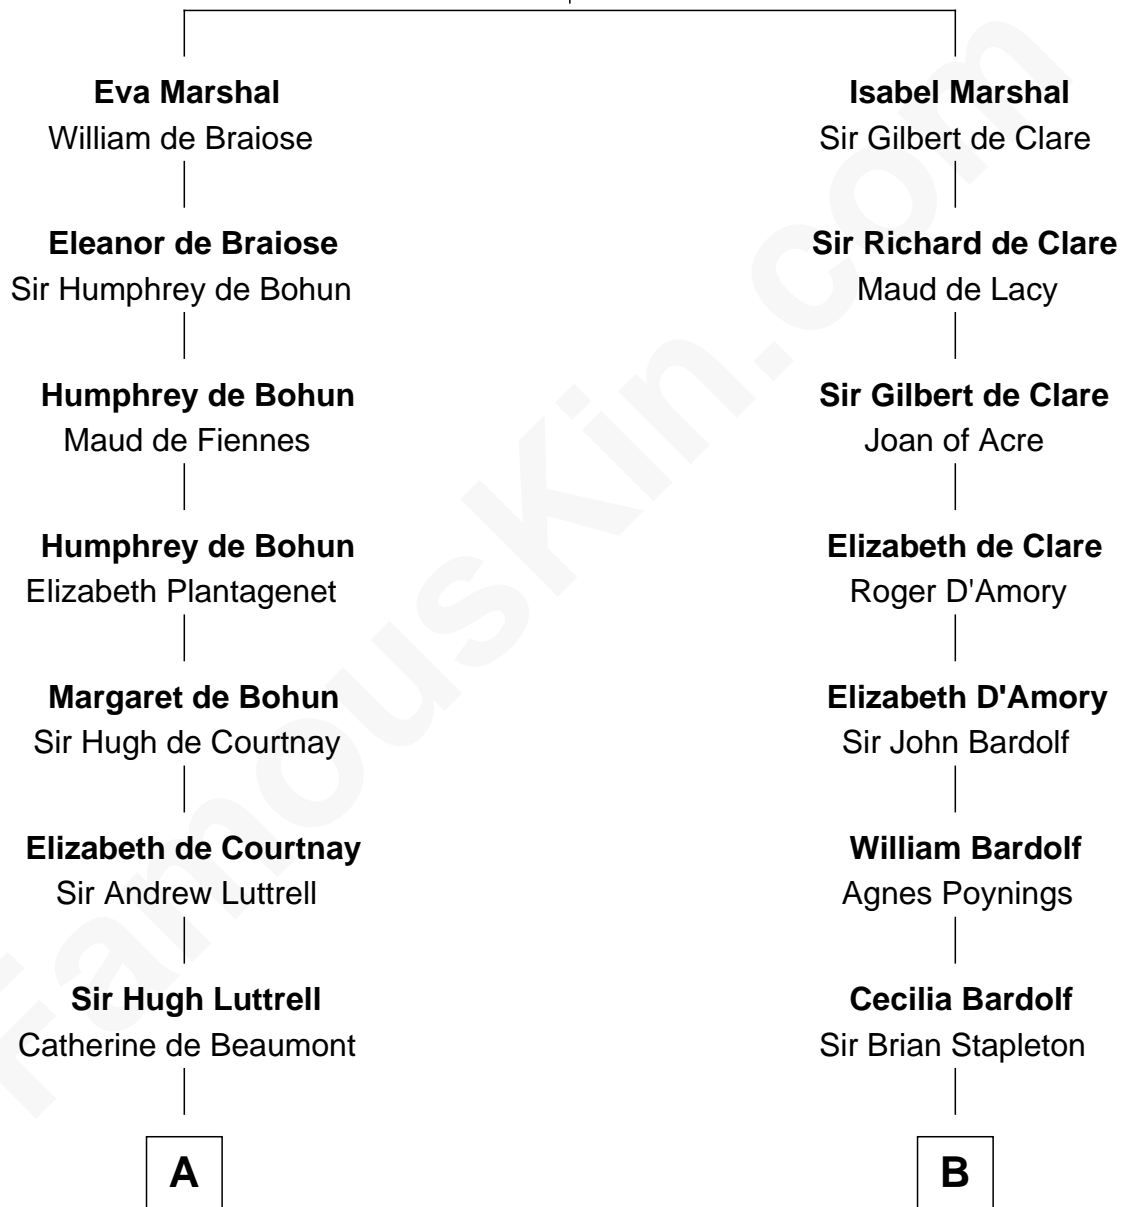

FamousKin.com Relationship Chart of

Herman Melville

Author of Moby Dick

19th cousin 1 time removed of

Charles Carnan Ridgely

15th Governor of Maryland

Sir William Marshal

Isabel de Clare

C

Mercy Greenleaf

John Scollay

Priscilla Scollay

Thomas Melville

Allan Melville

Maria Gansevoort

Herman Melville

Author of Moby Dick

D

Rachel Howard

Col. Charles Ridgely

Achsah Ridgely

Charles R. Carnan

Charles Carnan Ridgely

15th Governor of Maryland