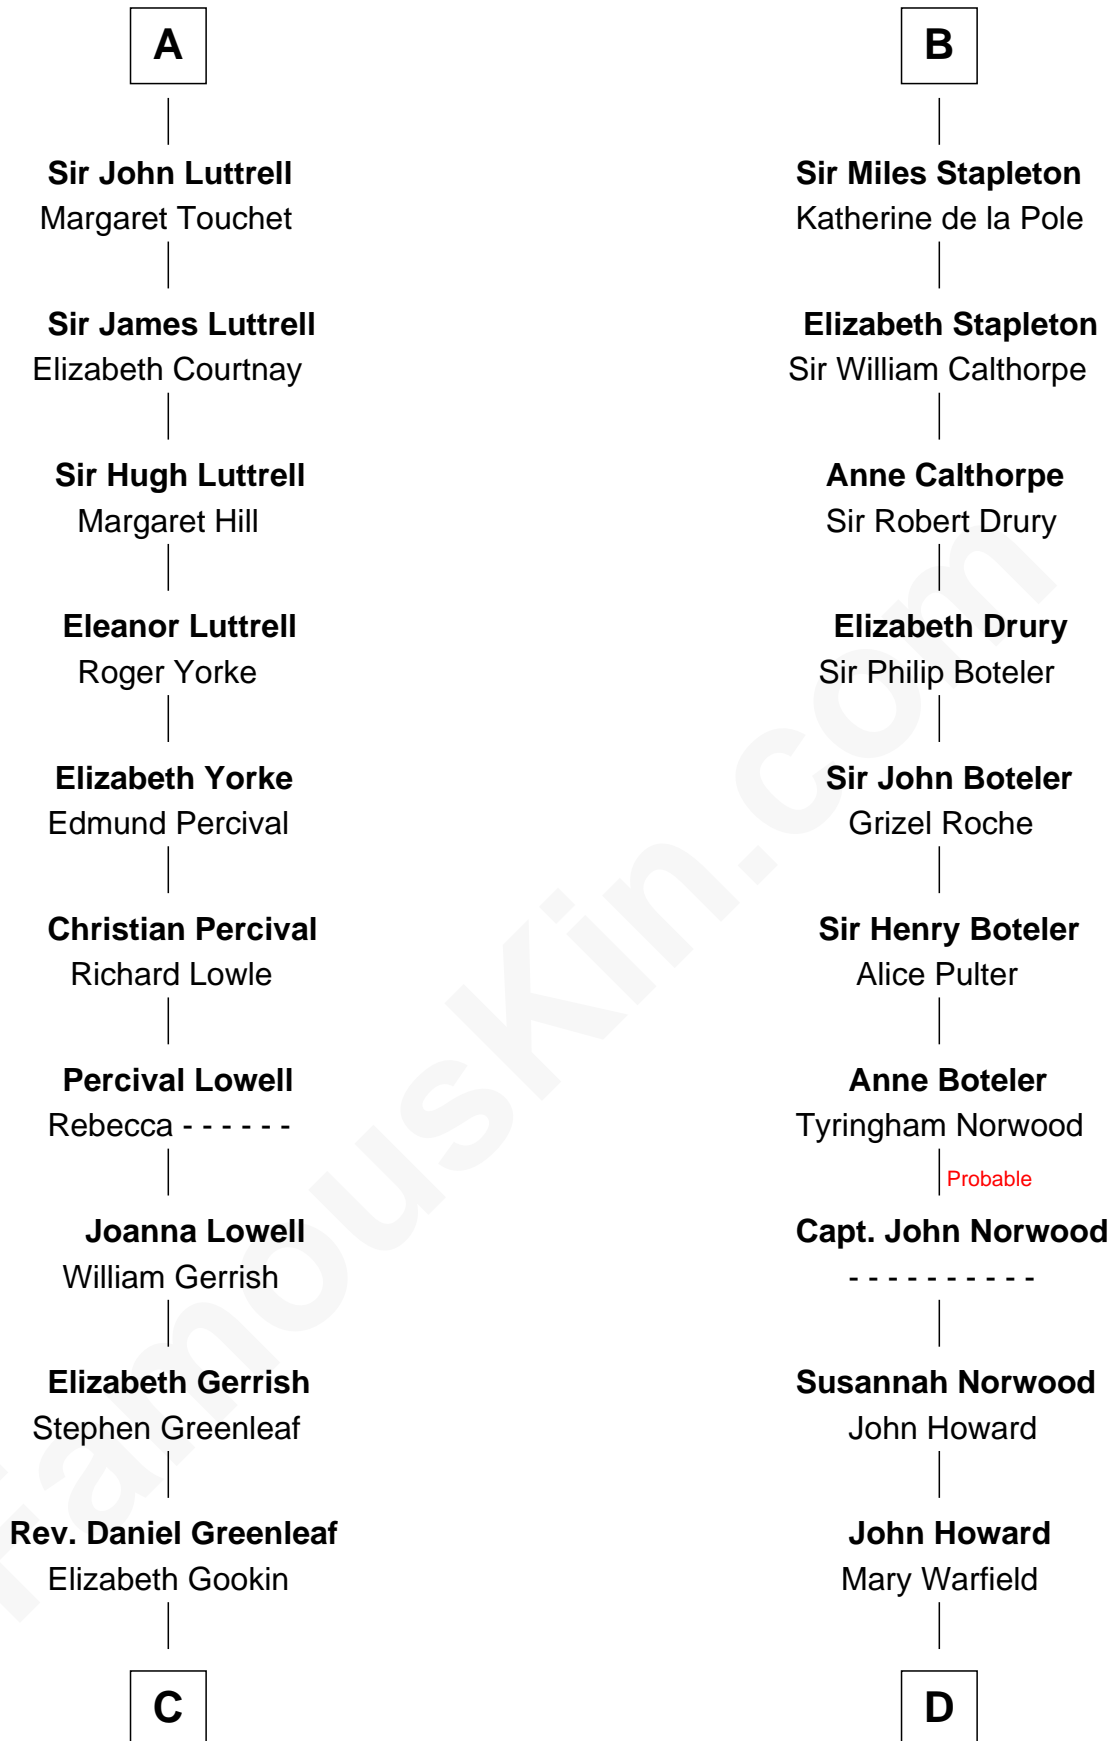

FamousKin.com Relationship Chart of

Herman Melville

Author of Moby Dick

19th cousin 1 time removed of

Charles Carnan Ridgely

15th Governor of Maryland

Sir William Marshal

Isabel de Clare