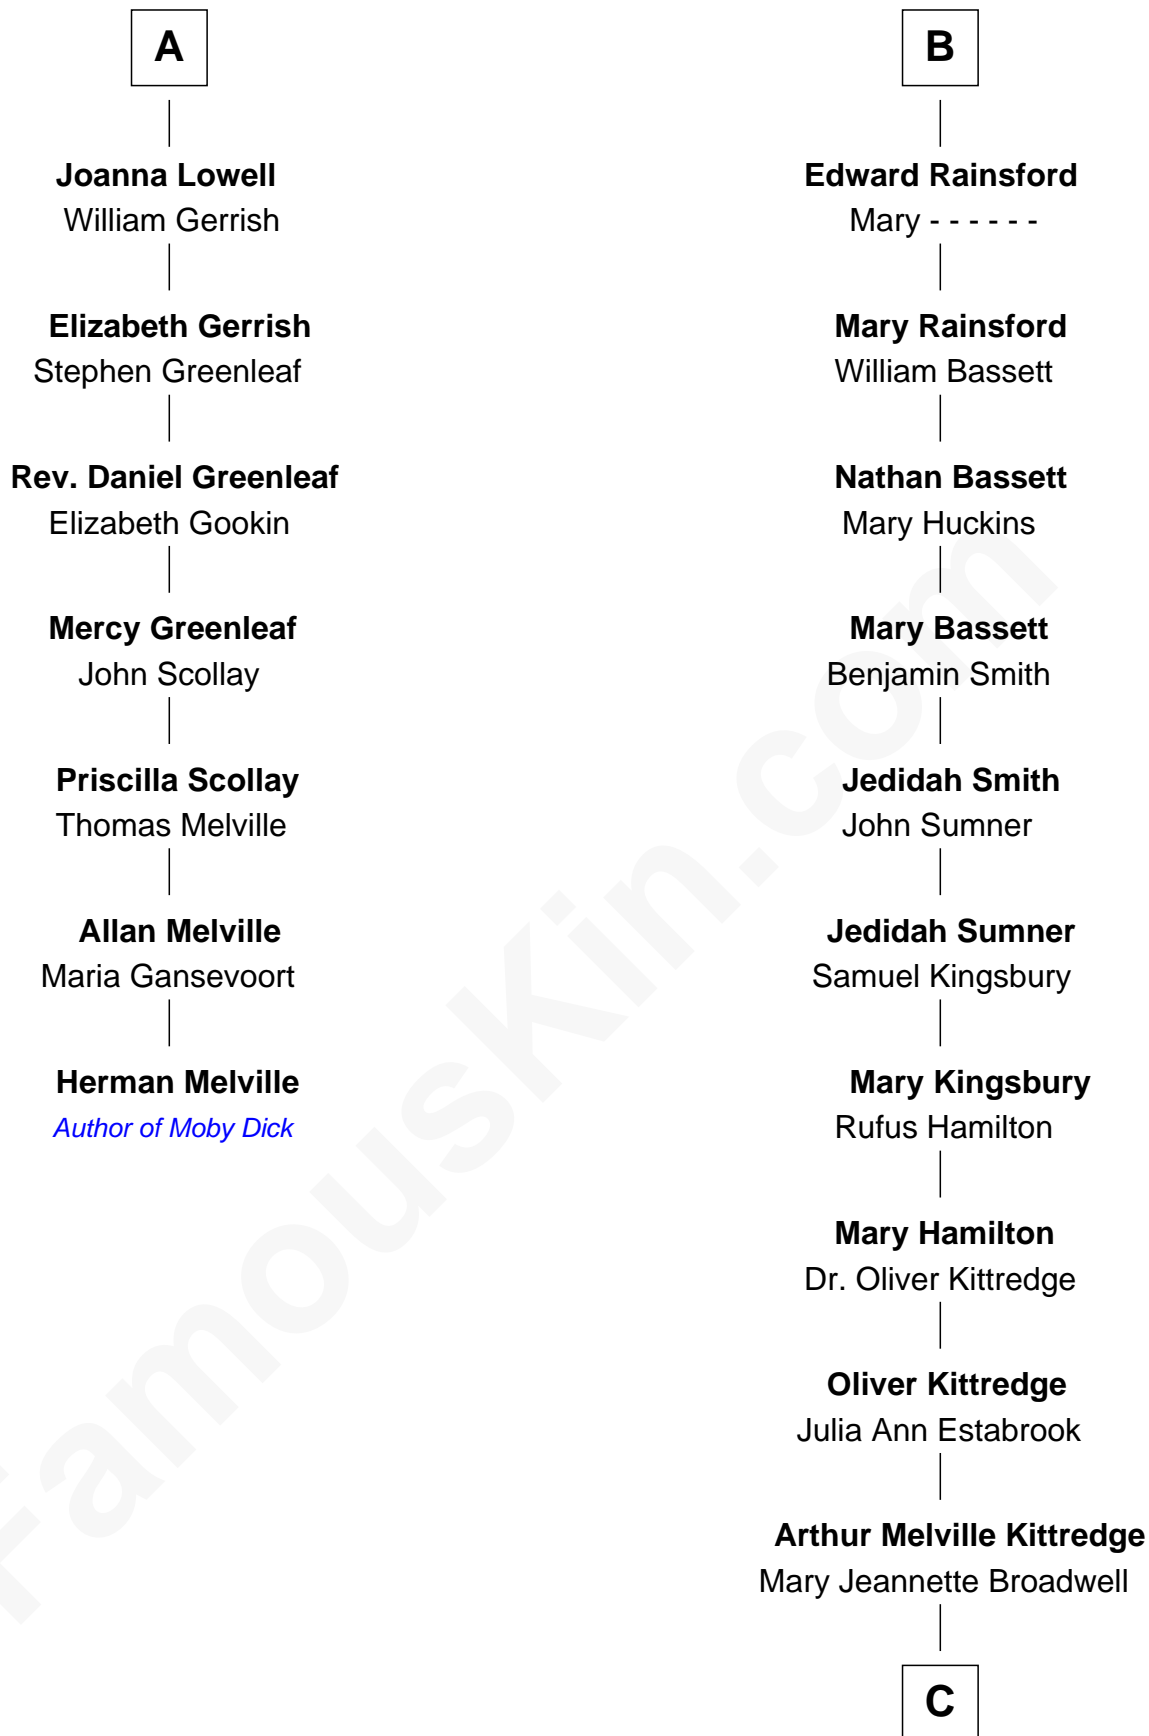

FamousKin.com Relationship Chart of

Herman Melville

Author of Moby Dick

13th cousin 5 times removed of

Thomas J. Watson, Jr.

President and CEO of I.B.M.

Sir Walter Hungerford

Katherine Peverell

Elizabeth Hungerford

Sir Philip Courtenay

Elizabeth Courtnay

Sir James Luttrell

Sir Hugh Luttrell

Margaret Hill

Eleanor Luttrell

Roger Yorke

Margaret Botreaux

Eleanor Hungerford

Sir John White

Robert White

Margaret Gainsford

Margaret White

John Kirton

Stephen Kirton

Margaret Offley

Thomas Kirton

Mary Sadler

Mary Kirton

Robert Rainsford

B

C

|
Mary Jeannette Kittredge