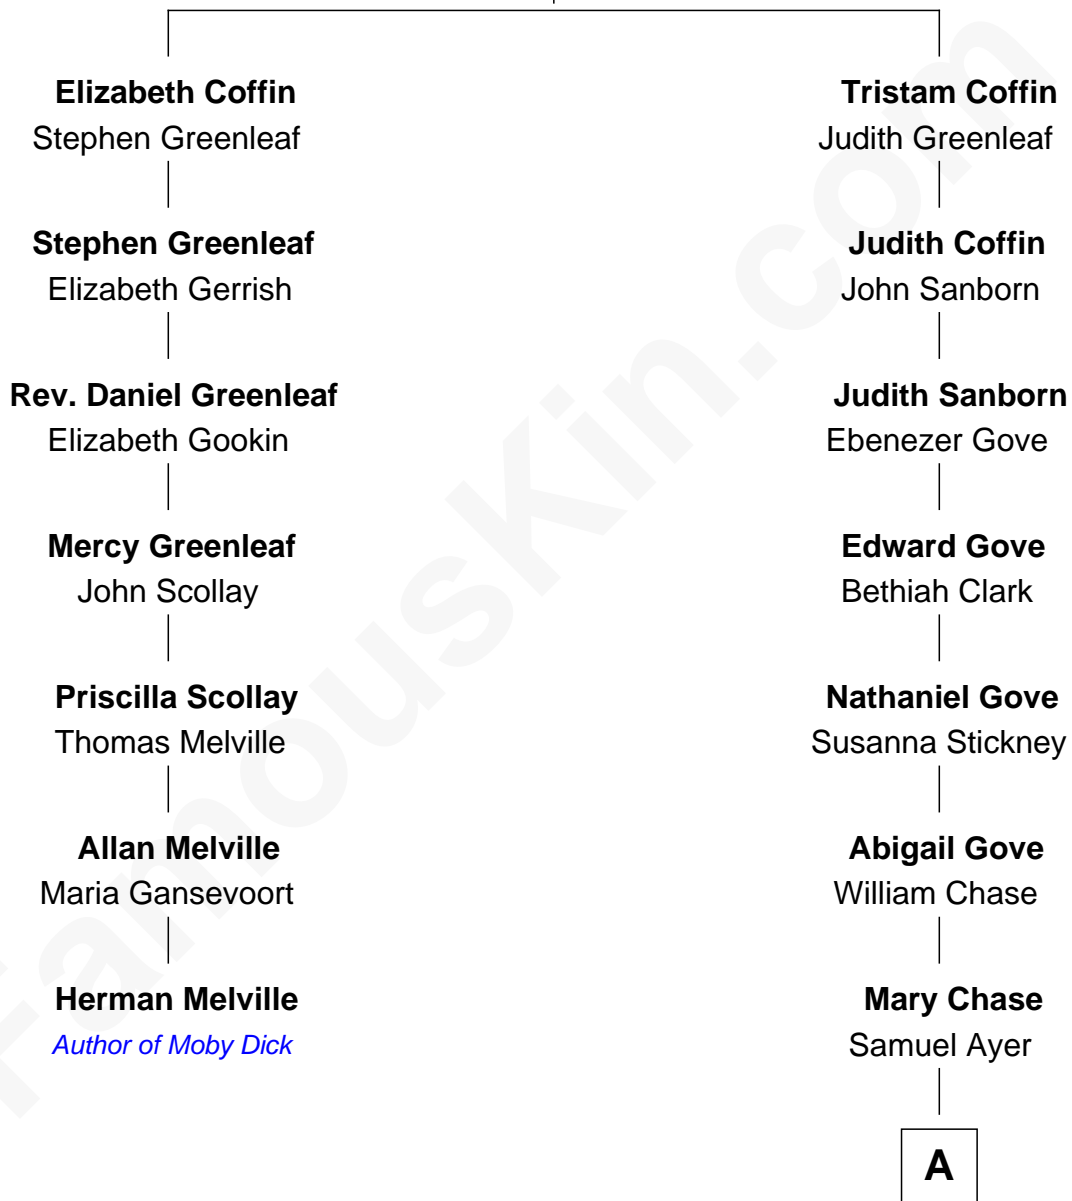

FamousKin.com Relationship Chart of

Herman Melville

Author of Moby Dick

6th cousin 5 times removed of

Gerald Ford

38th U.S. President

Tristram Coffin

Dionis Stevens

A

|
John Varnum Ayer
Elida Vanderburgh Manney

|
George Manney Ayer
Amy Gridley Butler

|
Adele Augusta Ayer
Levi Addison Gardner

|
Dorothy Ayer Gardner
Leslie Lynch King

|
Gerald Ford
38th U.S. President