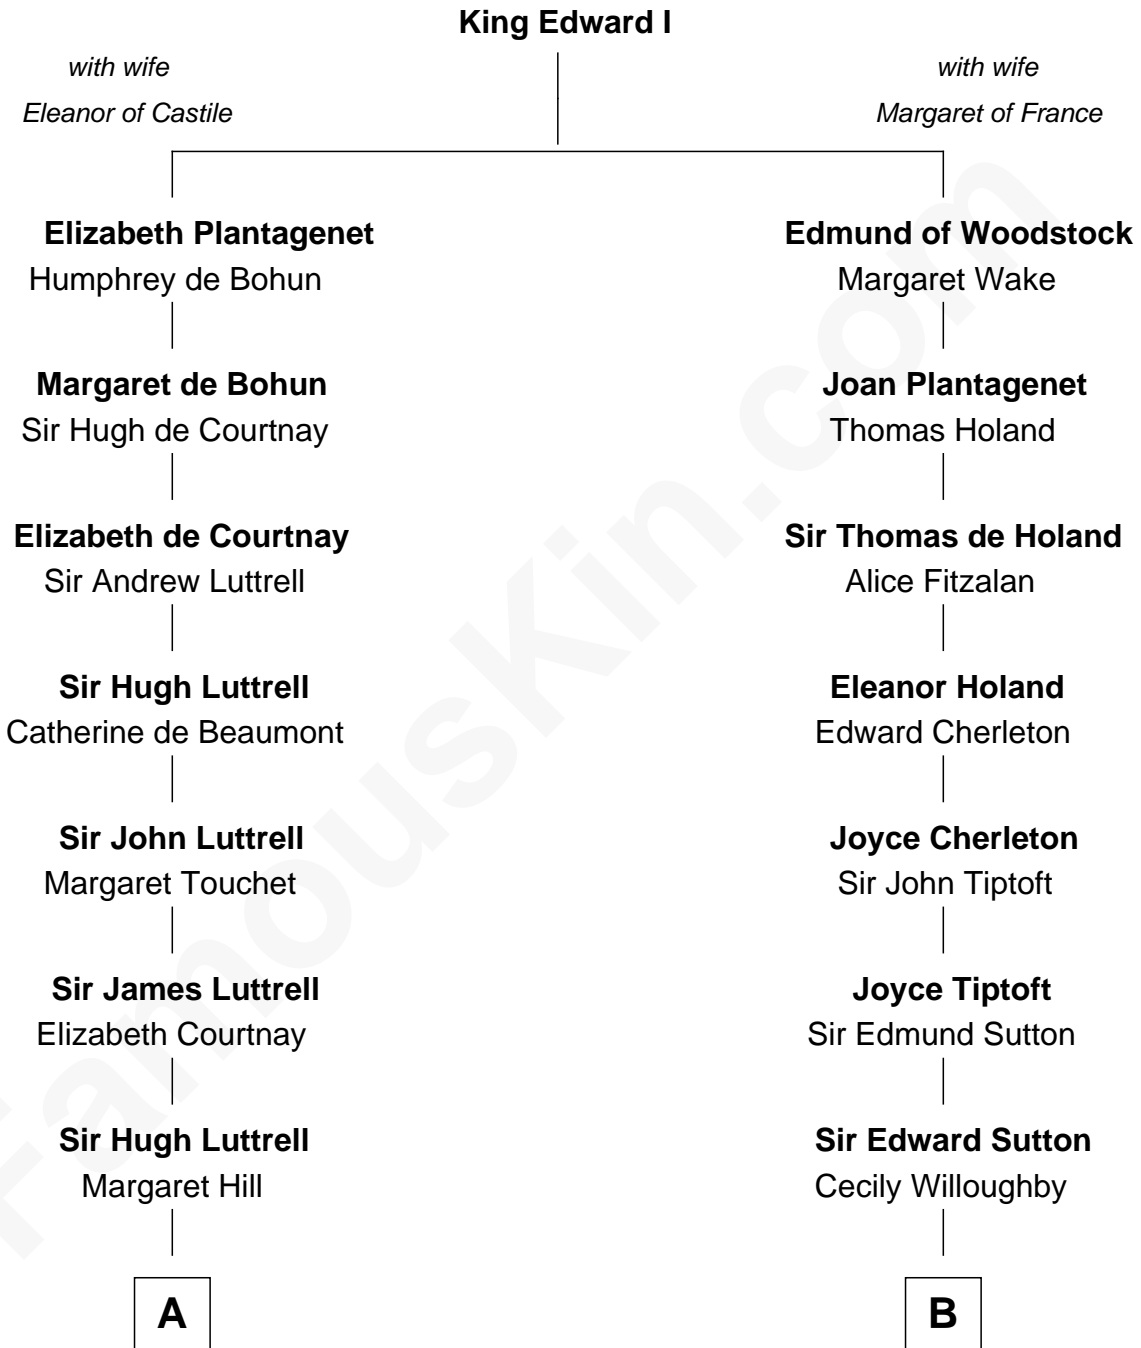

FamousKin.com Relationship Chart of

Herman Melville

Author of Moby Dick

17th cousin 4 times removed of

J. K. Simmons

TV and Movie Actor

C

Sedgwick Russell Hazen