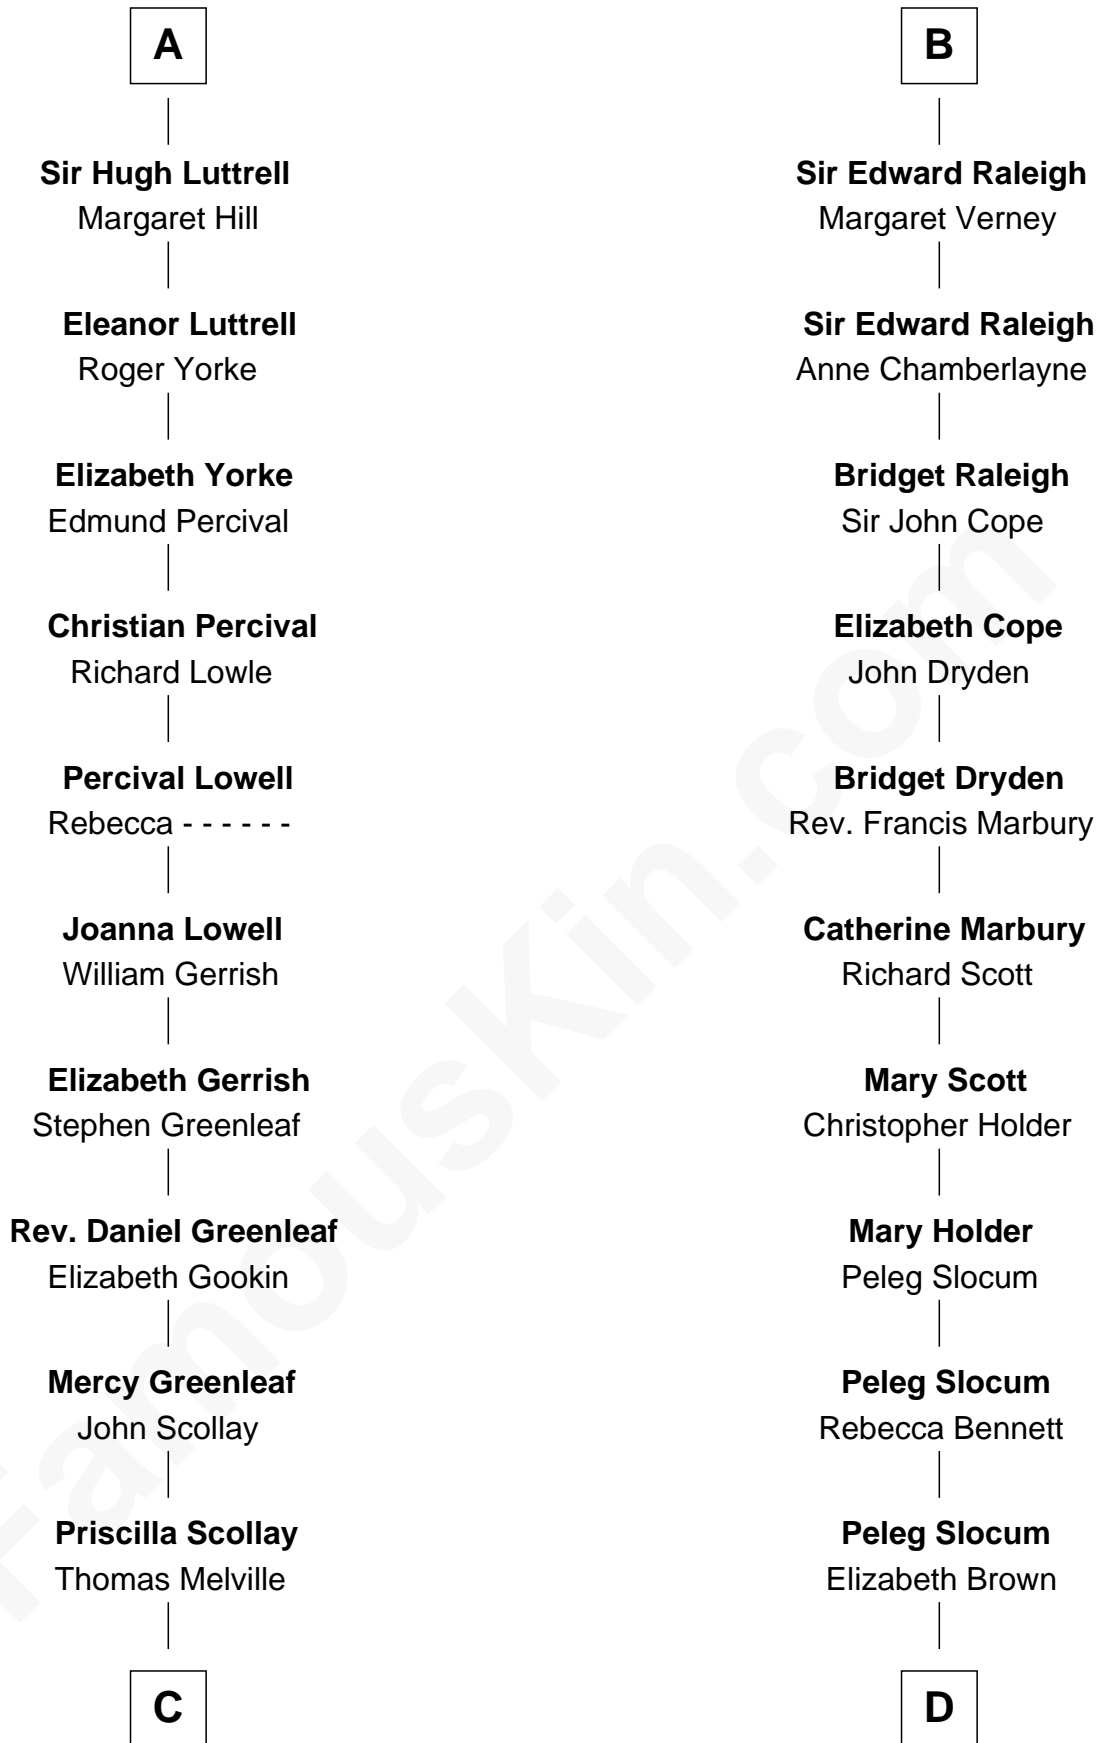

FamousKin.com Relationship Chart of

Herman Melville

Author of Moby Dick

18th cousin 2 times removed of

Henry Clay Folger

Founder of Folger Shakespeare Library and Chairman of Standard Oil

Sir Hugh le Despencer

Sir Hugh le Despencer

Isabella de Beauchamp

Hugh le Despencer

Eleanor de Clare

Sir Edward le Despencer

Anne de Ferrers

Edward Despencer

Elizabeth Burghersh

Margaret Despencer

Robert de Ferrers

Phillippa Ferrers

Sir Thomas Greene

Elizabeth Greene

William Raleigh

B

C

Allan Melville
Maria Gansevoort

Herman Melville
Author of Moby Dick

D

Rebecca Slocum
George Folger

Samuel Brown Folger
Nancy F. Hiller

Henry Clay Folger
Eliza Jane Clark

Henry Clay Folger
Chairman of Standard Oil