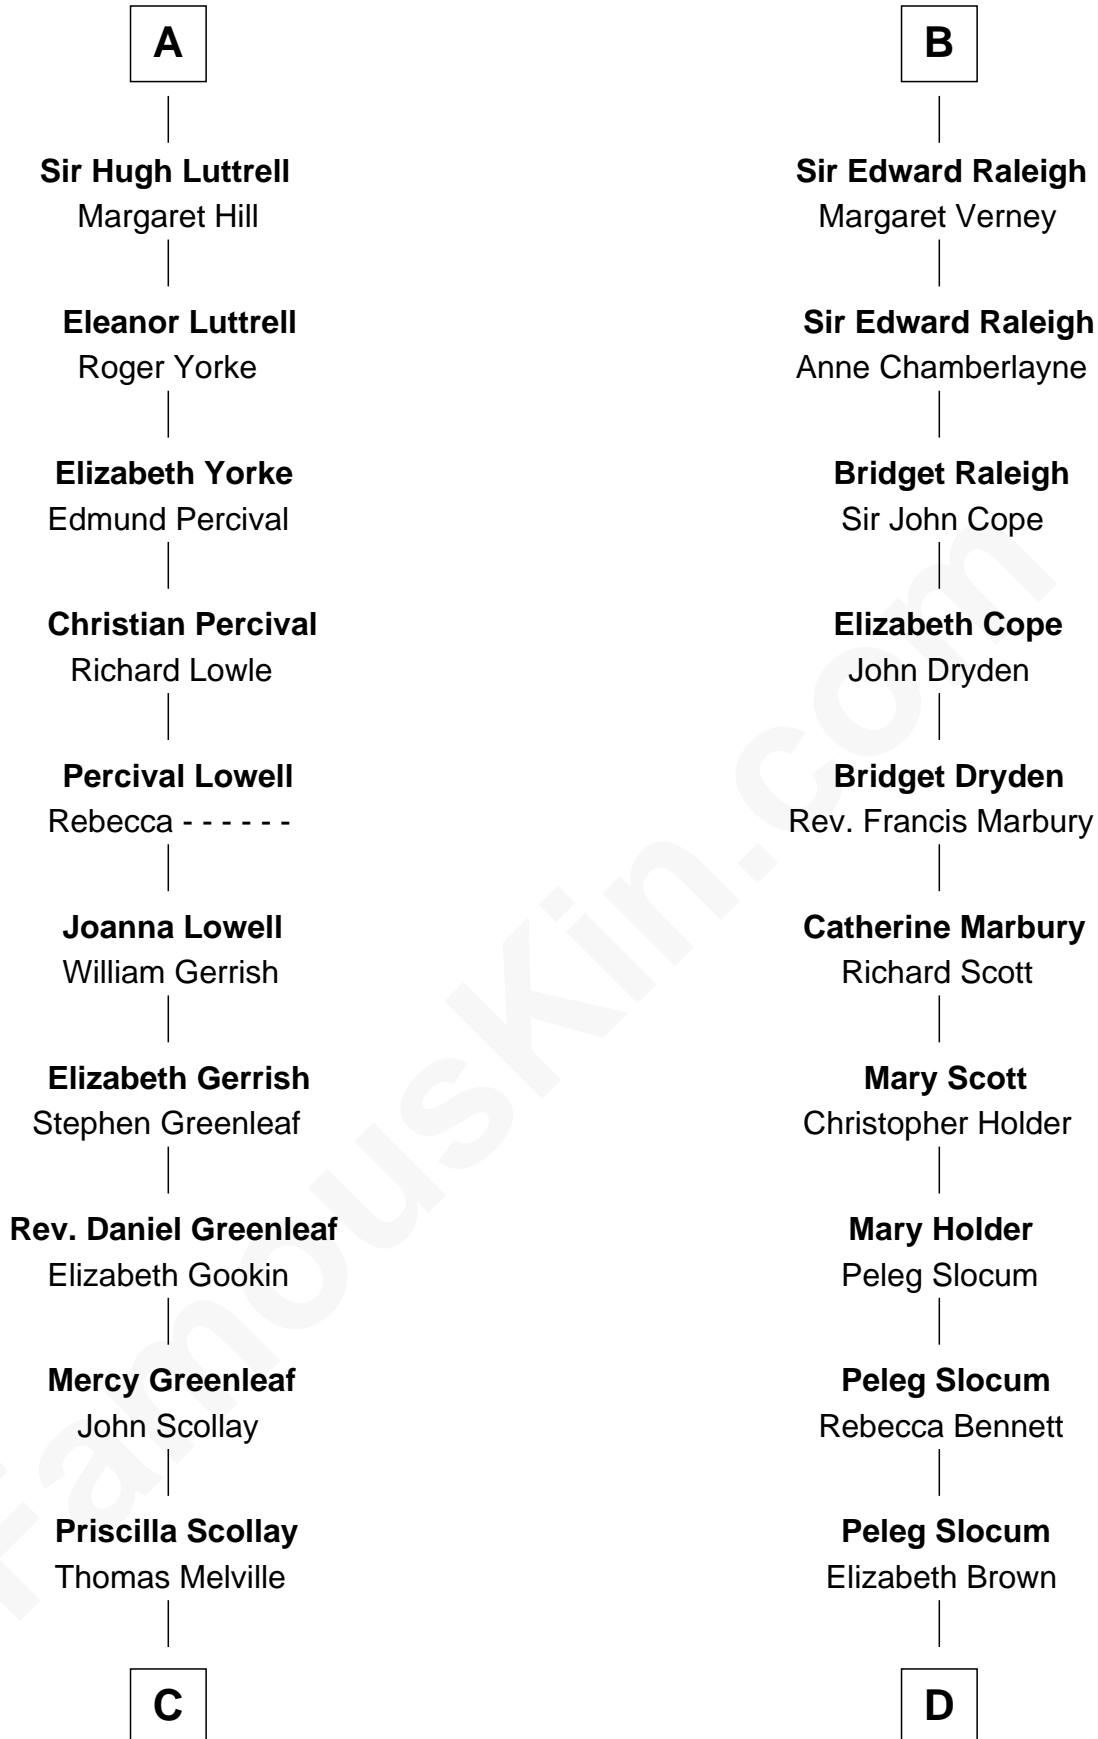

FamousKin.com

Relationship Chart of

Herman Melville

Author of Moby Dick

18th cousin 1 time removed of

J. A. Folger

Founder of Folger Coffee Company

Sir Hugh le Despencer

Aveline Basset

Eleanor le Despencer

Sir Hugh de Courtenay

Sir Hugh de Courtenay

Agnes de St. John

Sir Hugh de Courtnay

Margaret de Bohun

Elizabeth de Courtnay

Sir Hugh le Despencer

Isabella de Beauchamp

Hugh le Despencer

Eleanor de Clare

Sir Edward le Despencer

Anne de Ferrers

Edward Despencer

Elizabeth Burghersh

Margaret Despencer

Robert de Ferrers

Phillippa Ferrers

Sir Thomas Greene

Elizabeth Greene

William Raleigh

B

C