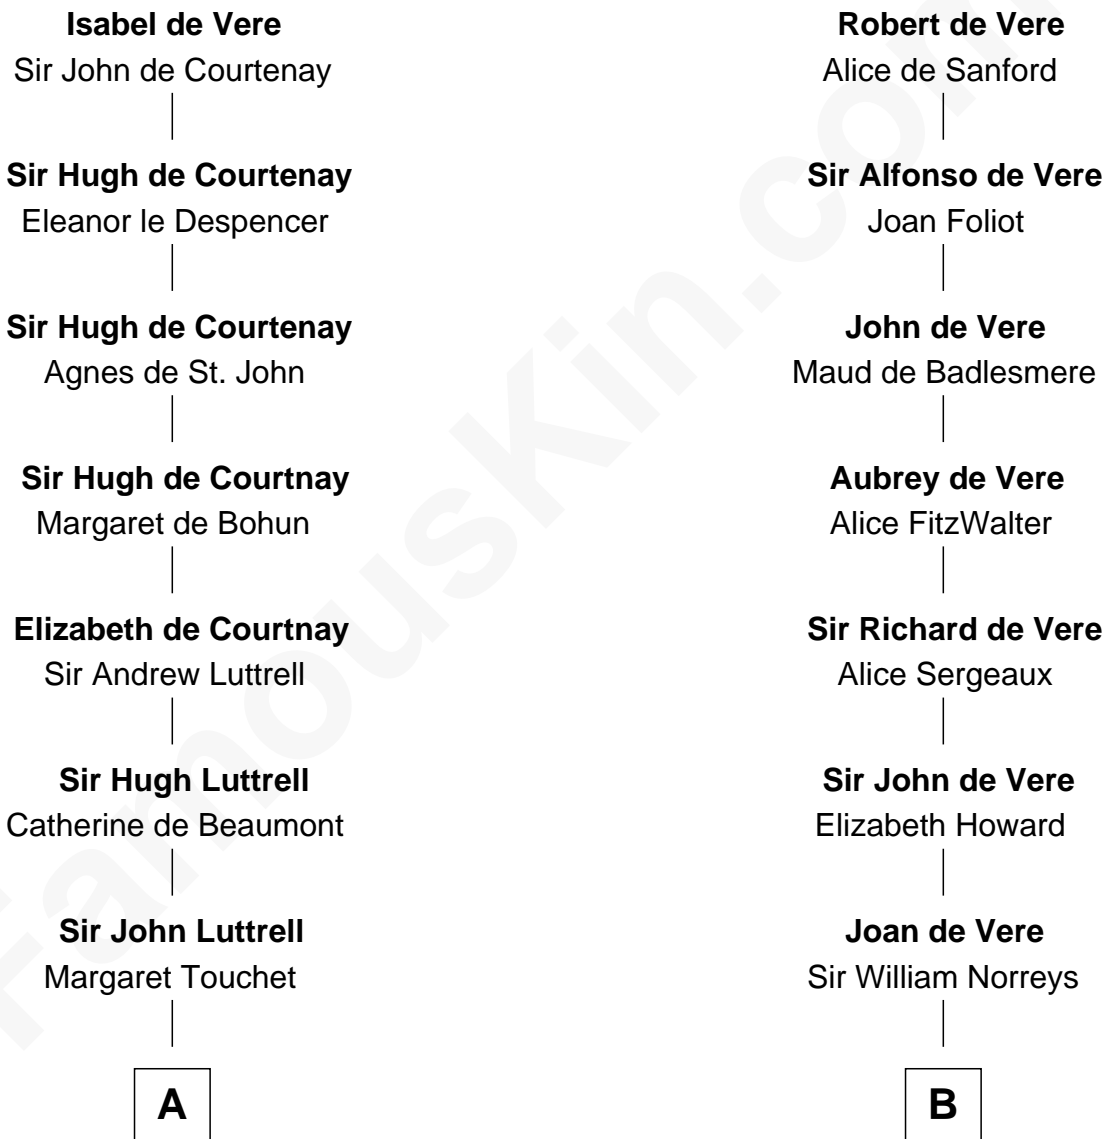

# FamousKin.com Relationship Chart of

**Herman Melville**

*Author of Moby Dick*

16th cousin 3 times removed of

**Samuel Howard**

*Boston Tea Party Participant*

**Hugh de Vere**  
Hawise de Quincy

**C**