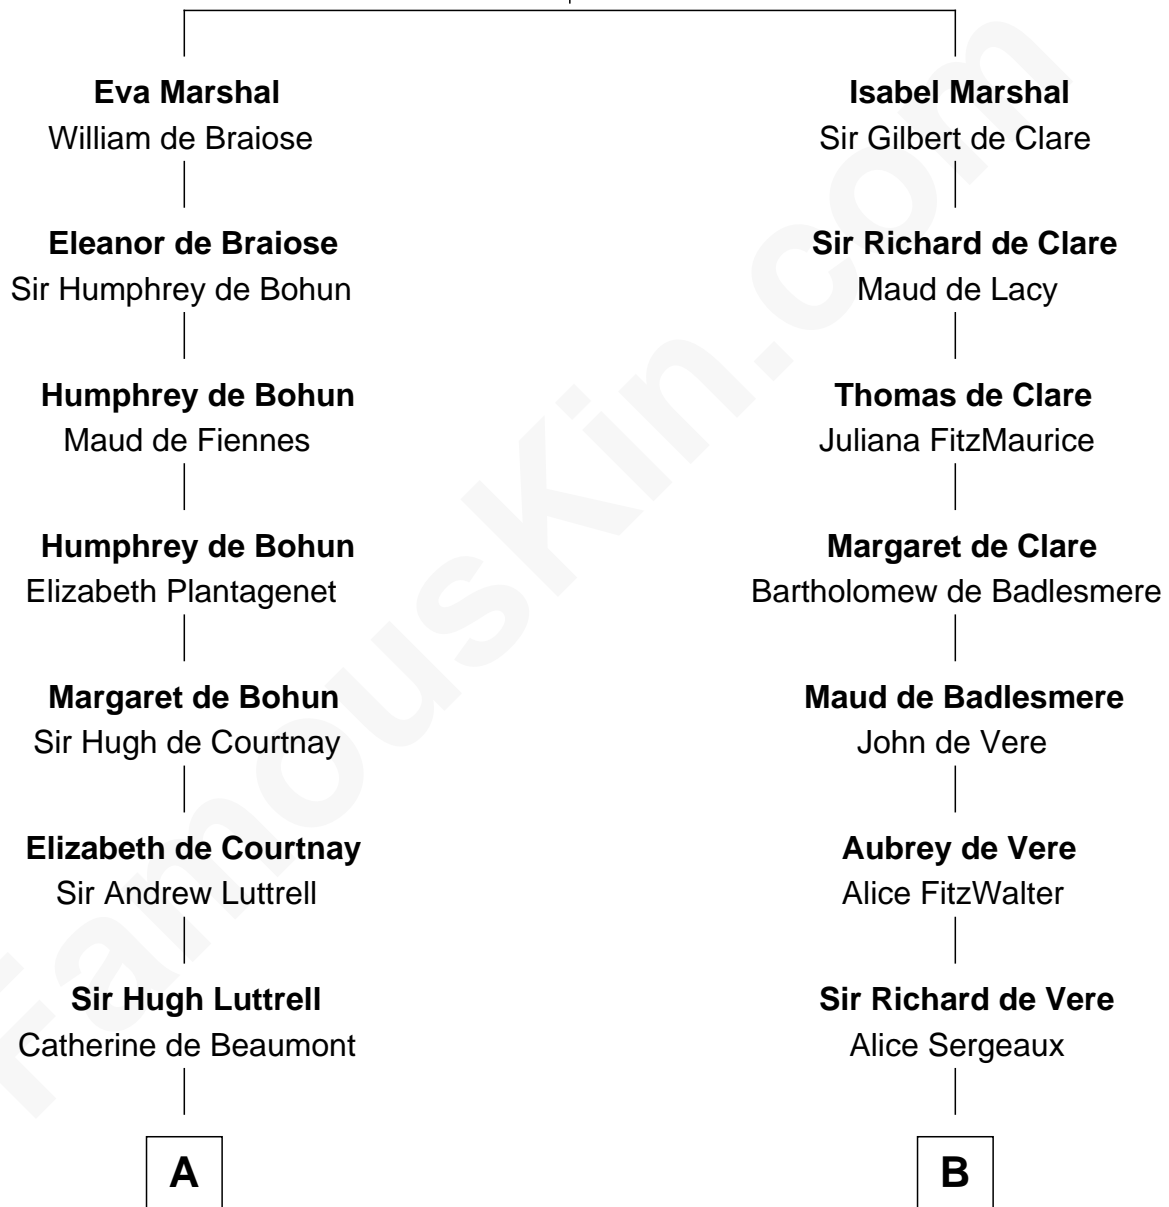

Sir William Marshal

Isabel de Clare