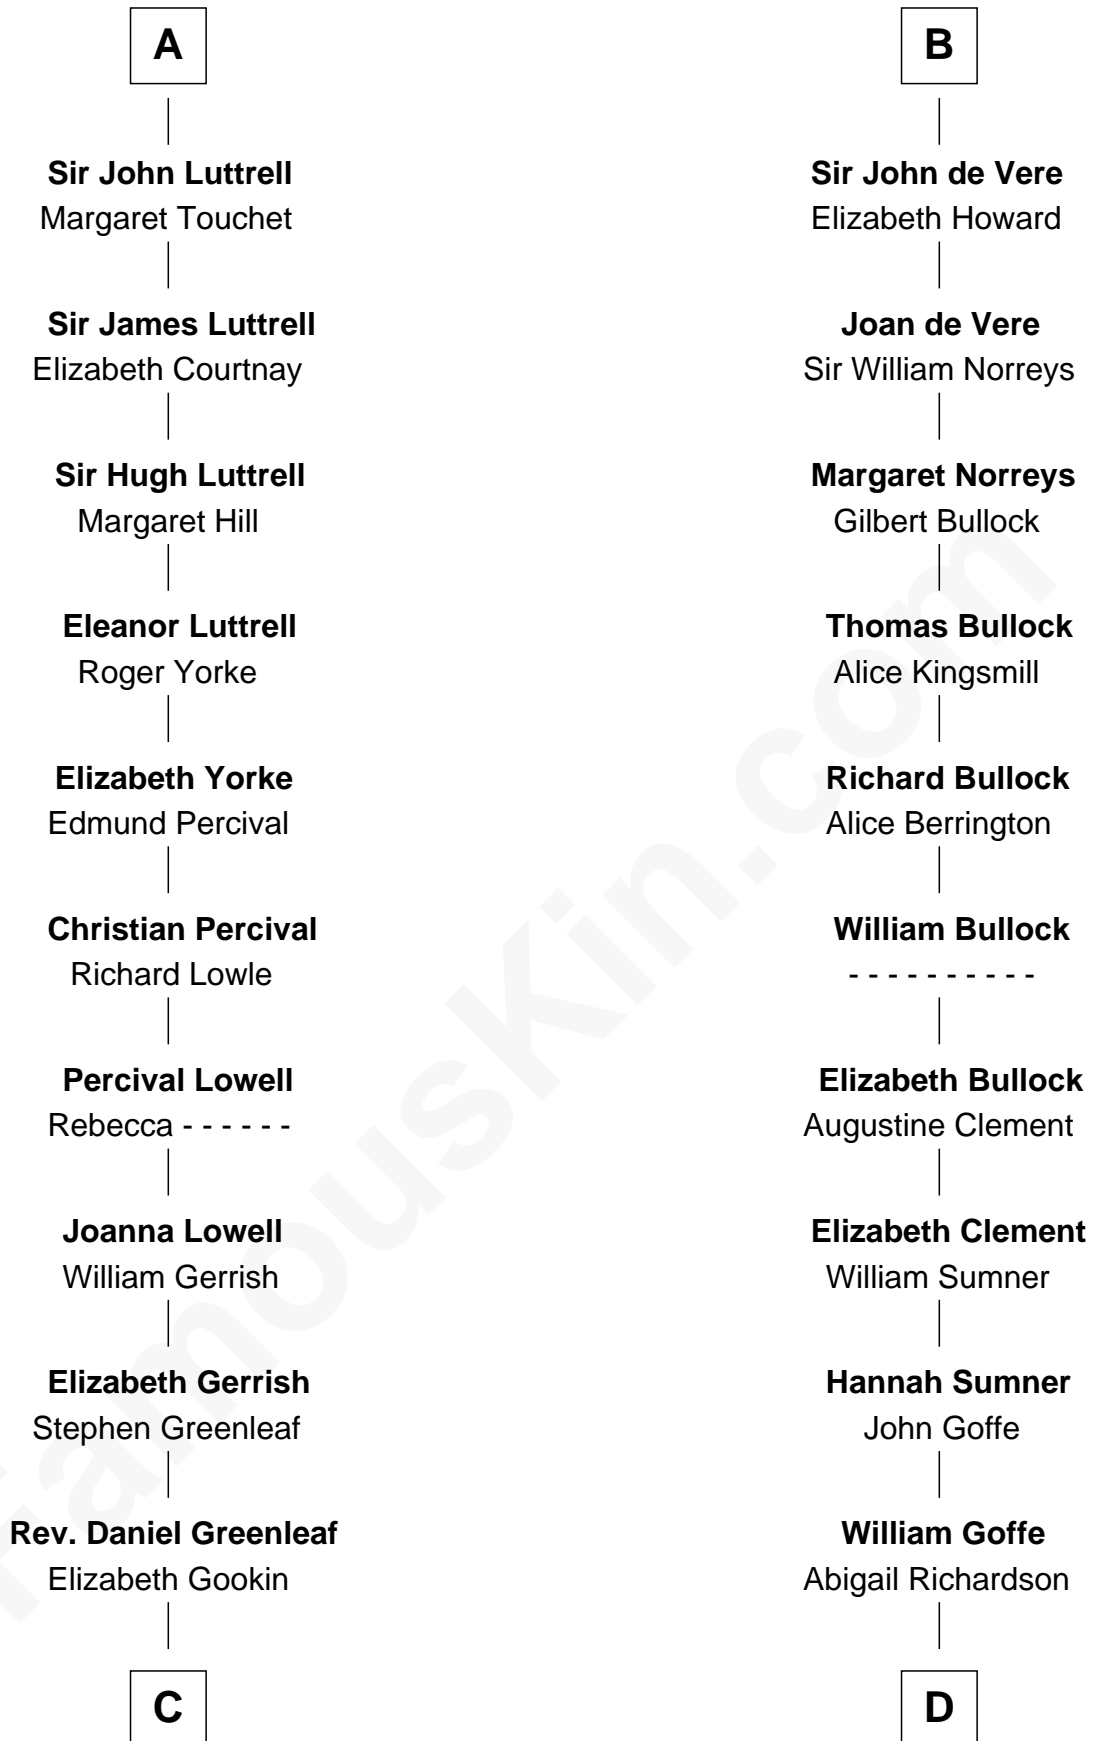

FamousKin.com

Relationship Chart of

Herman Melville

Author of Moby Dick

18th cousin 2 times removed of

Samuel Howard

Boston Tea Party Participant

Sir William Marshal

Isabel de Clare

C

Mercy Greenleaf

John Scollay

Priscilla Scollay

Thomas Melville

Allan Melville

Maria Gansevoort