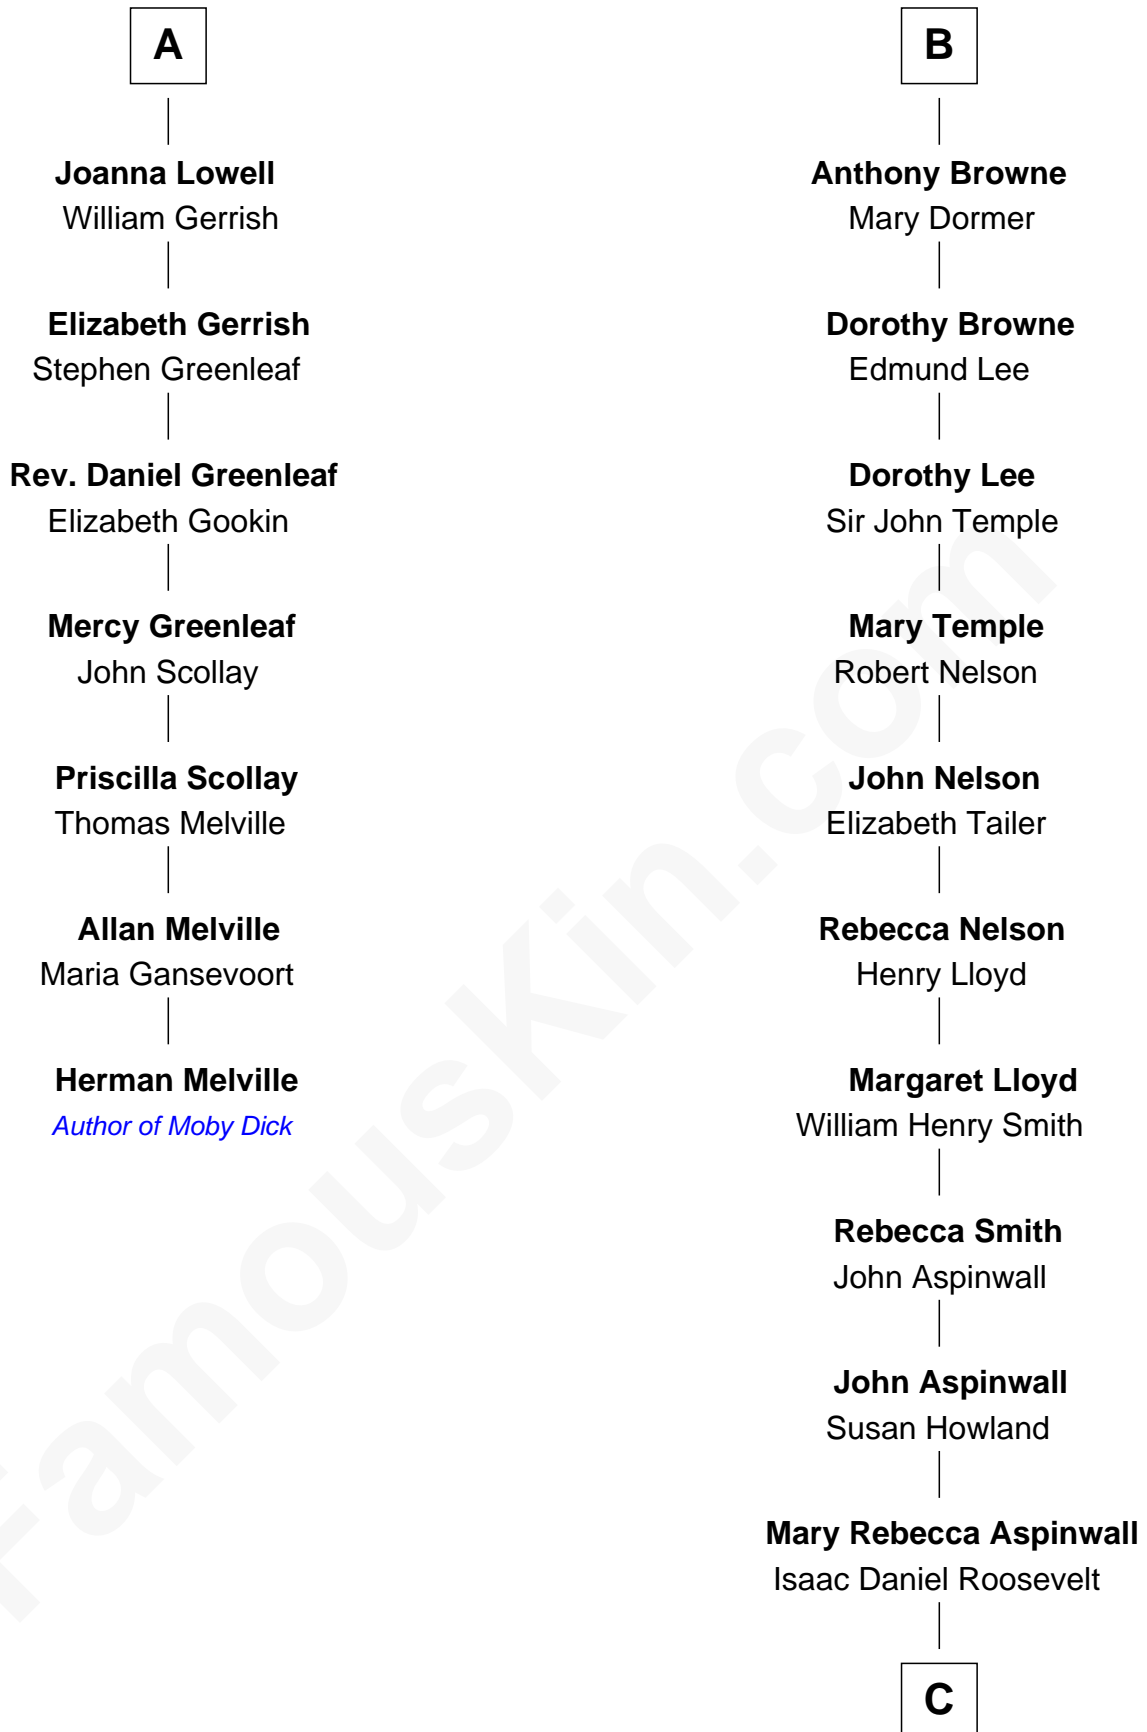

FamousKin.com Relationship Chart of

Herman Melville

Author of Moby Dick

13th cousin 5 times removed of

Franklin D. Roosevelt

32nd U.S. President

Sir Walter Hungerford

Katherine Peverell

Margaret Botreaux

Sir Robert Hungerford

Eleanor Moleyns

Sir Thomas Hungerford

Anne Percy

Mary Hungerford

Sir Edward Hastings

Anne Hastings

Sir Thomas Stanley

Margaret Stanley

Robert Radcliffe

Jane Radcliffe

Anthony Browne

B

C

|
James Roosevelt

Sara Delano

|
Franklin D. Roosevelt

32nd U.S. President

FamousKin.com