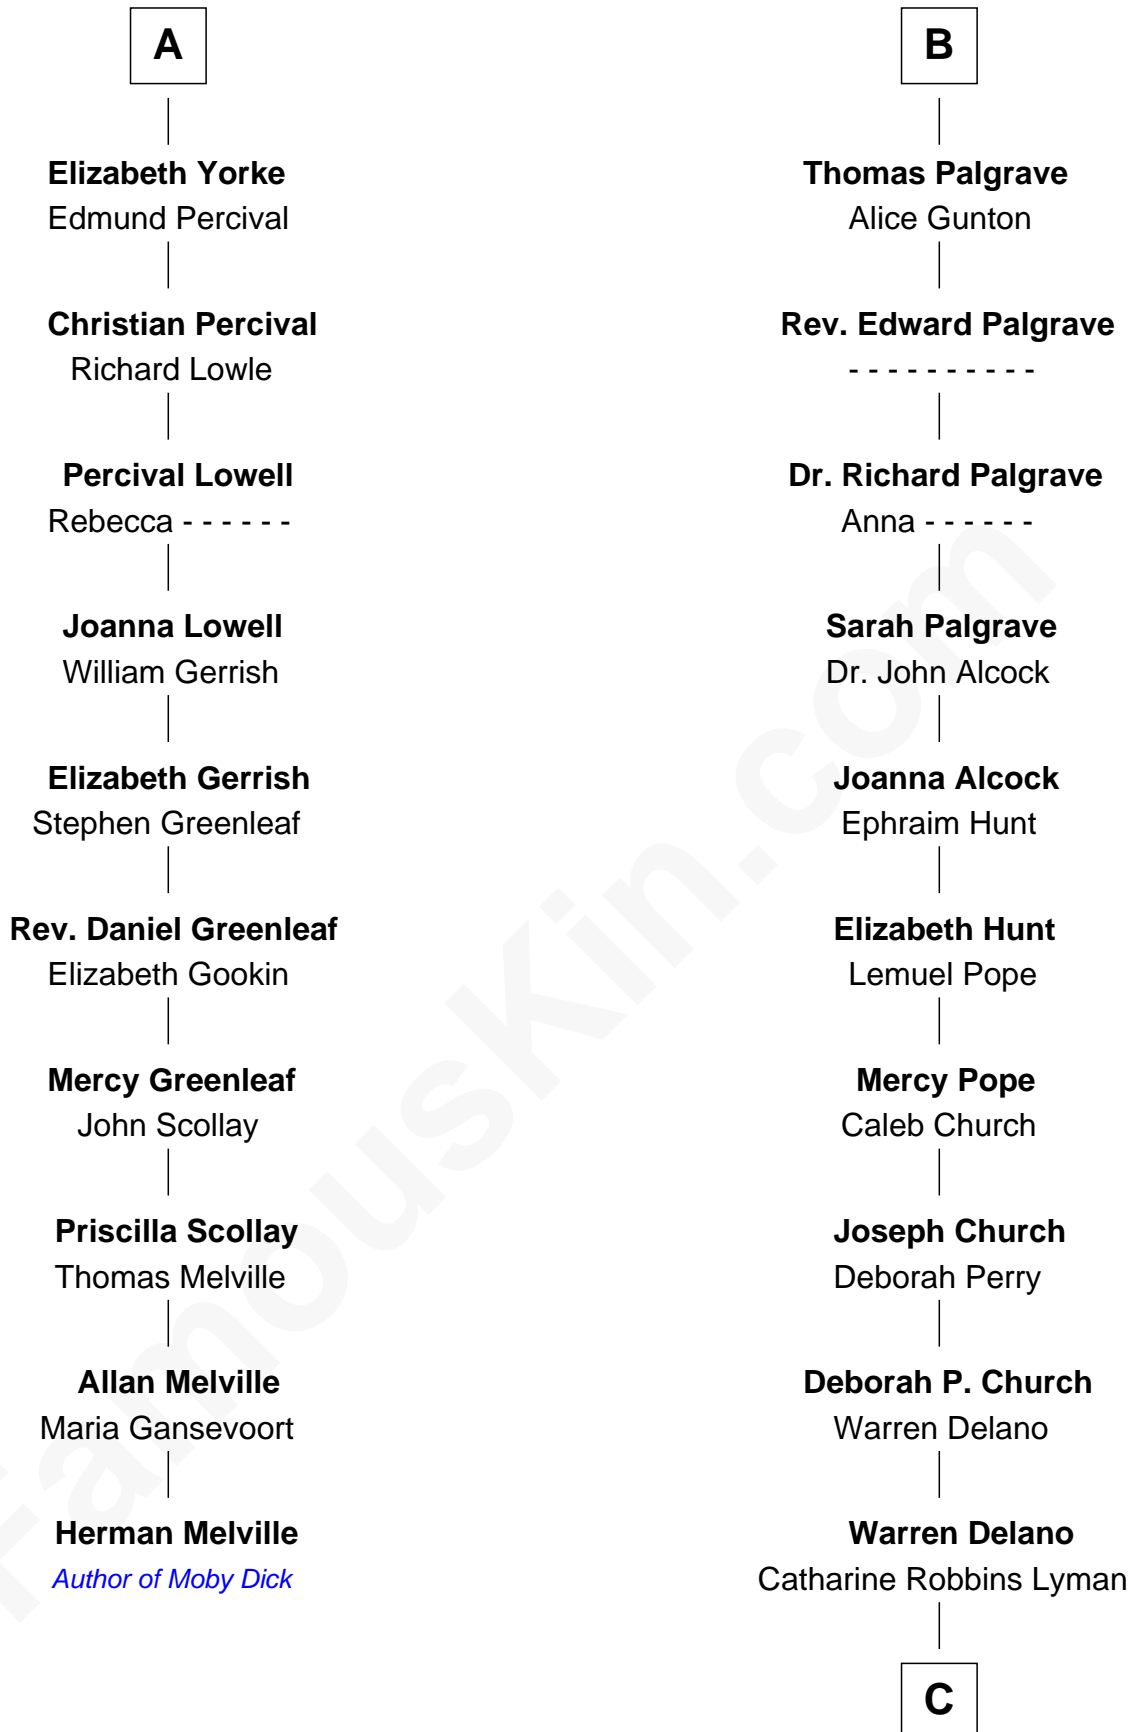

FamousKin.com Relationship Chart of

Herman Melville

Author of Moby Dick

16th cousin 2 times removed of

Franklin D. Roosevelt

32nd U.S. President

Humphrey de Bohun

Elizabeth Plantagenet

C

Sara Delano
James Roosevelt

Franklin D. Roosevelt
32nd U.S. President

FamousKin.com