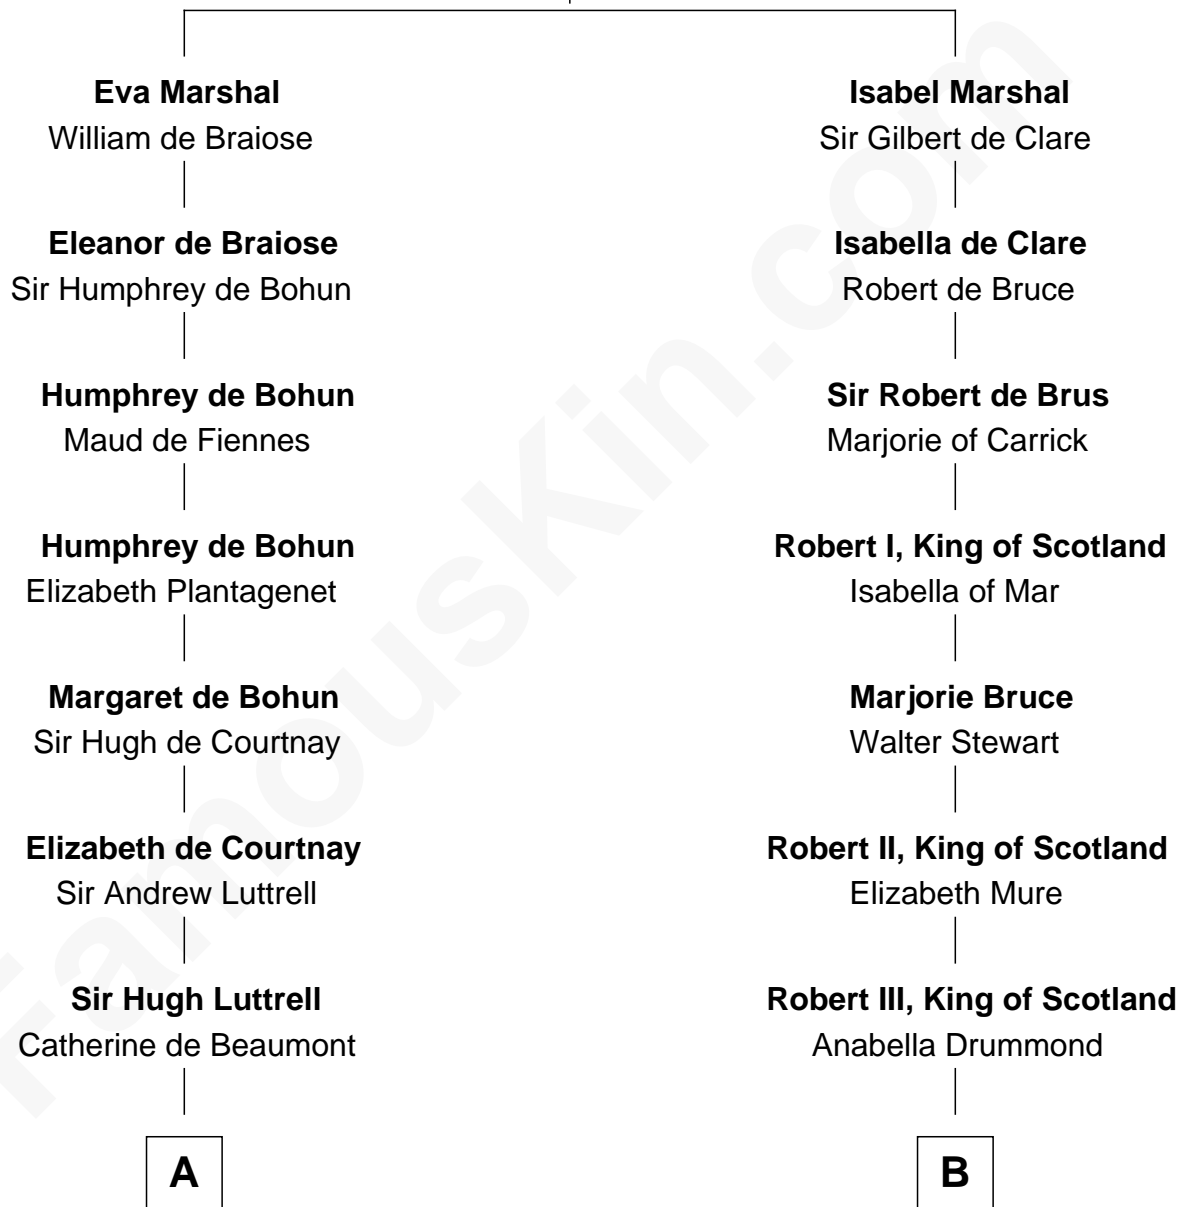

# FamousKin.com Relationship Chart of

**Herman Melville**

*Author of Moby Dick*

20th cousin 1 time removed of

**Theodore Roosevelt**

*26th U.S. President*

**Sir William Marshal**

Isabel de Clare

**C**

**Mercy Greenleaf**

John Scollay

**Priscilla Scollay**

Thomas Melville

**Allan Melville**

Maria Gansevoort

**Herman Melville**