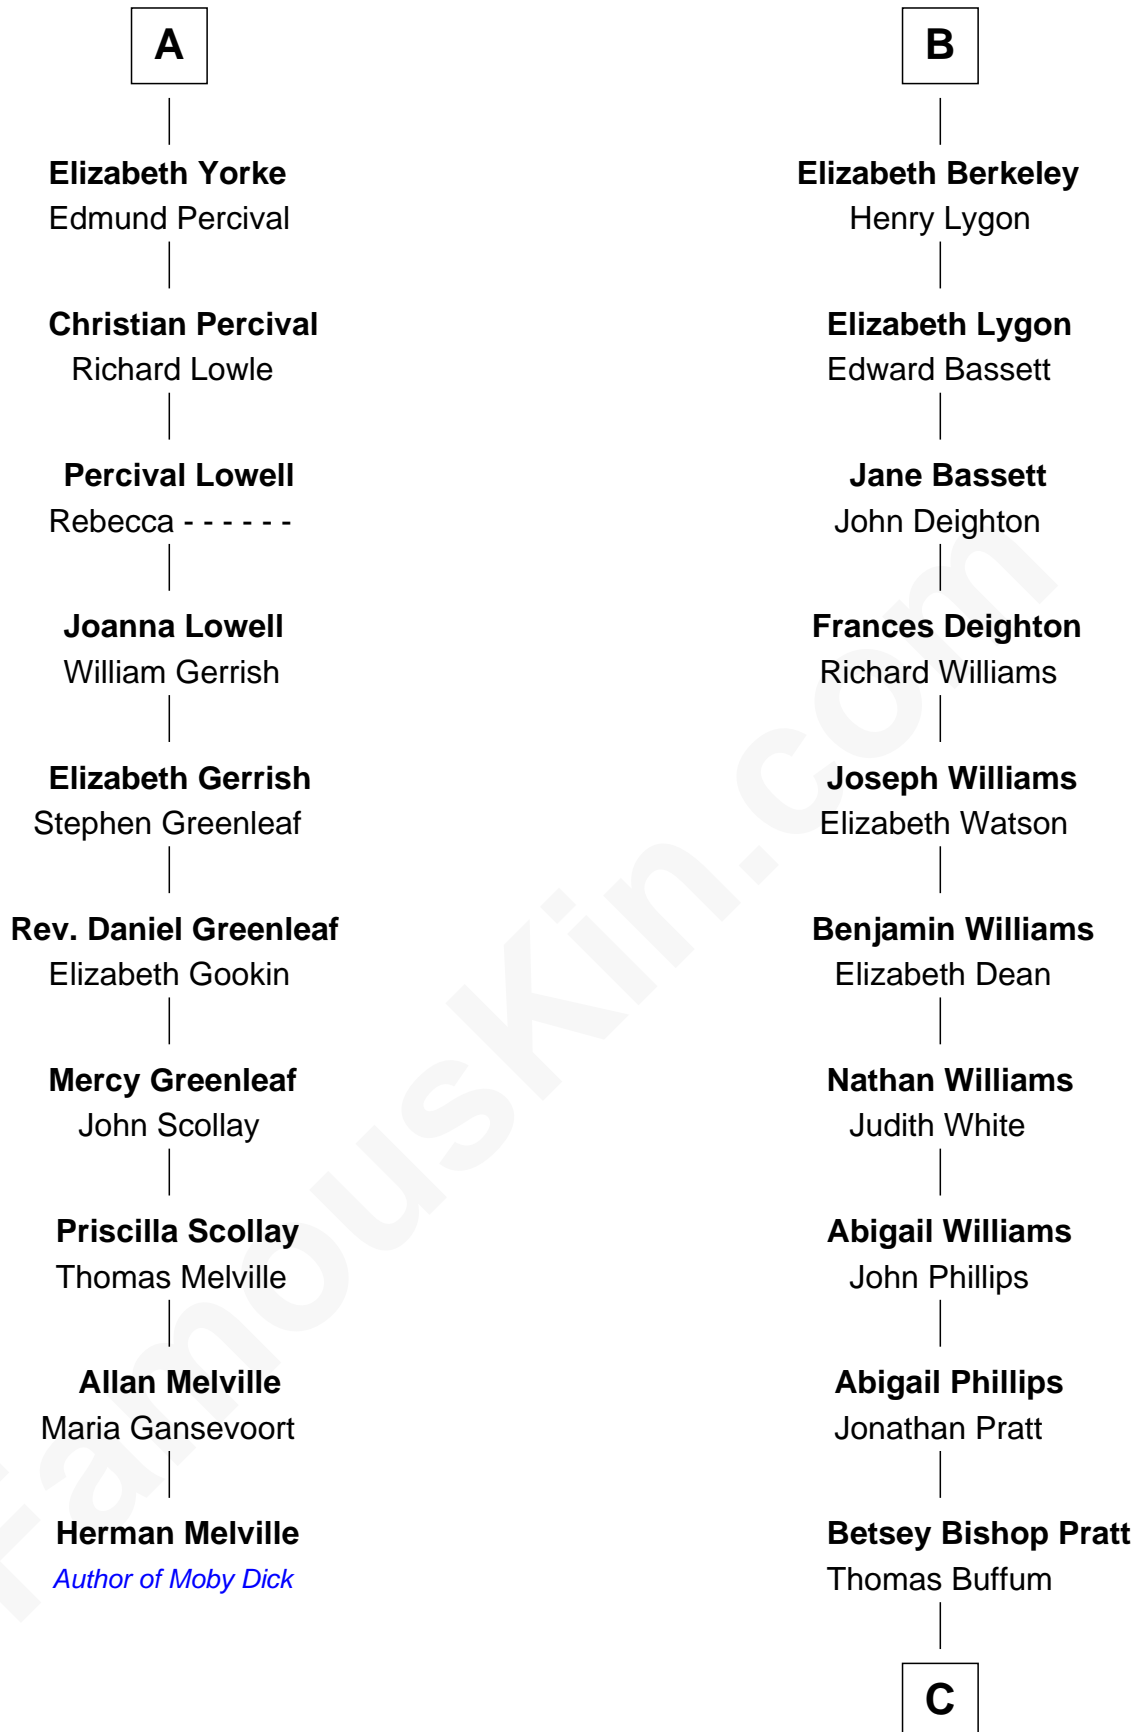

FamousKin.com Relationship Chart of

Herman Melville

Author of Moby Dick

16th cousin 5 times removed of

James Taylor

Singer-Songwriter

Humphrey de Bohun

Elizabeth Plantagenet

C

Eliza Ann Buffum
Granville Hall Leonard

Emily Roxanna Leonard
Stanford Lyman Haynes

Theodosia Haynes
Alexander Taylor

Dr. Isaac Montrose Taylor
Gertrude Arline Woodard

James Taylor
Singer-Songwriter