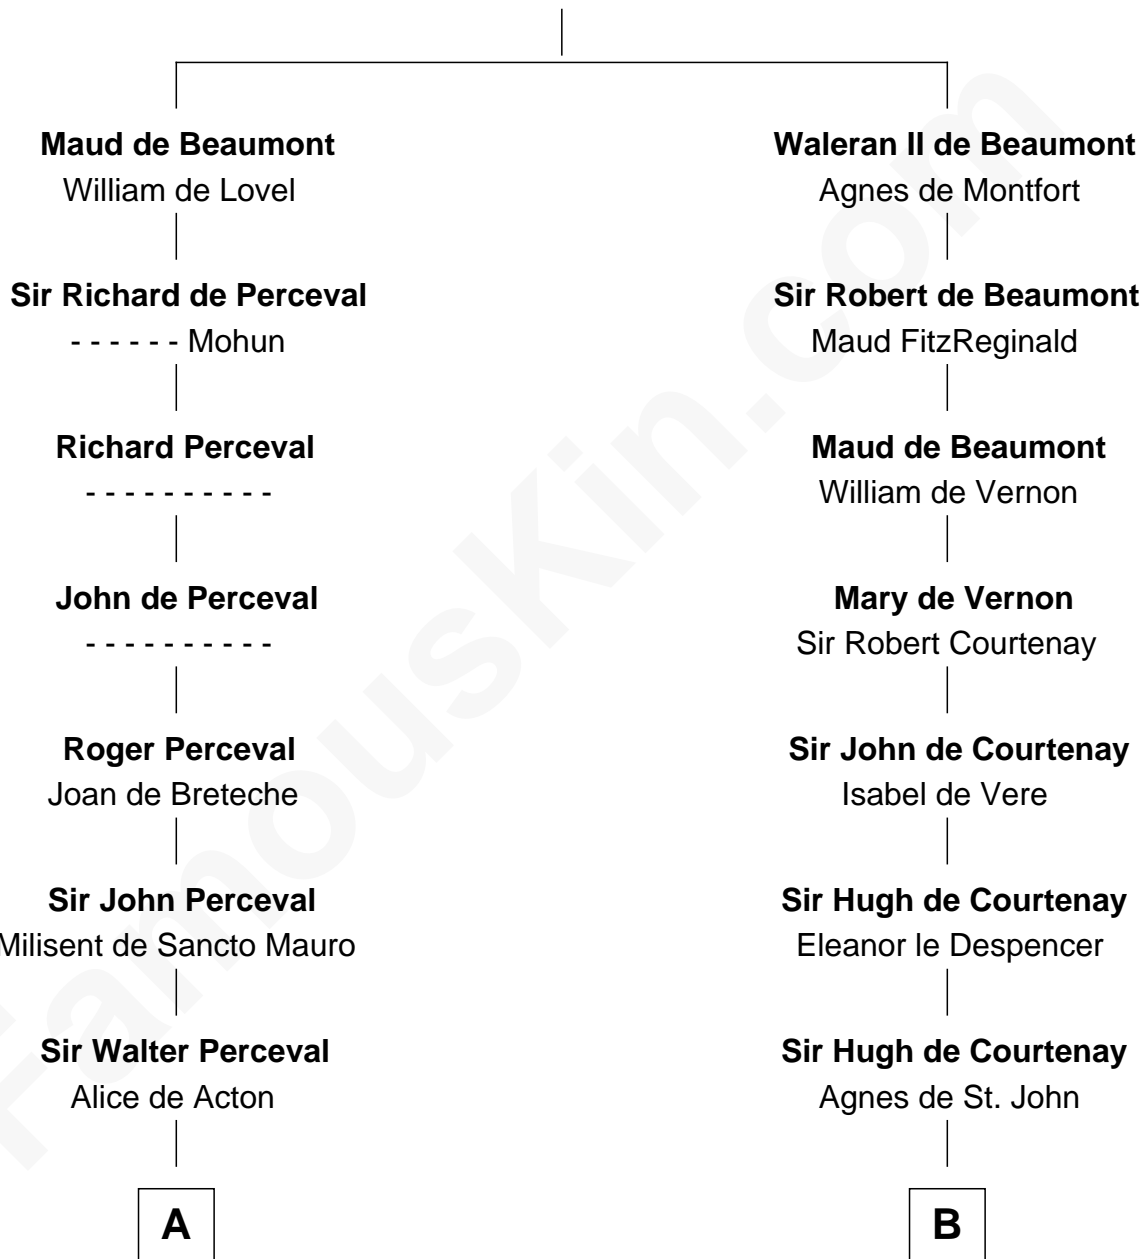

# FamousKin.com Relationship Chart of

**Herman Melville**

*Author of Moby Dick*

20th cousin 1 time removed of

**Carter Braxton**

*Signer of the Declaration of Independence*

**Sir Robert de Beaumont**

Isabel de Vermandois

**C**

**Rev. Daniel Greenleaf**

Elizabeth Gookin

**Mercy Greenleaf**

John Scollay

**Priscilla Scollay**

Thomas Melville

**Allan Melville**

Maria Gansevoort

**Herman Melville**

*Author of Moby Dick*

**D**

**Sarah Ludlow**

Col. John Carter

**Col. Robert Carter**

Elizabeth Landon

**Mary Carter**

George Braxton

**Carter Braxton**

*Signer of Declaration of Independence*