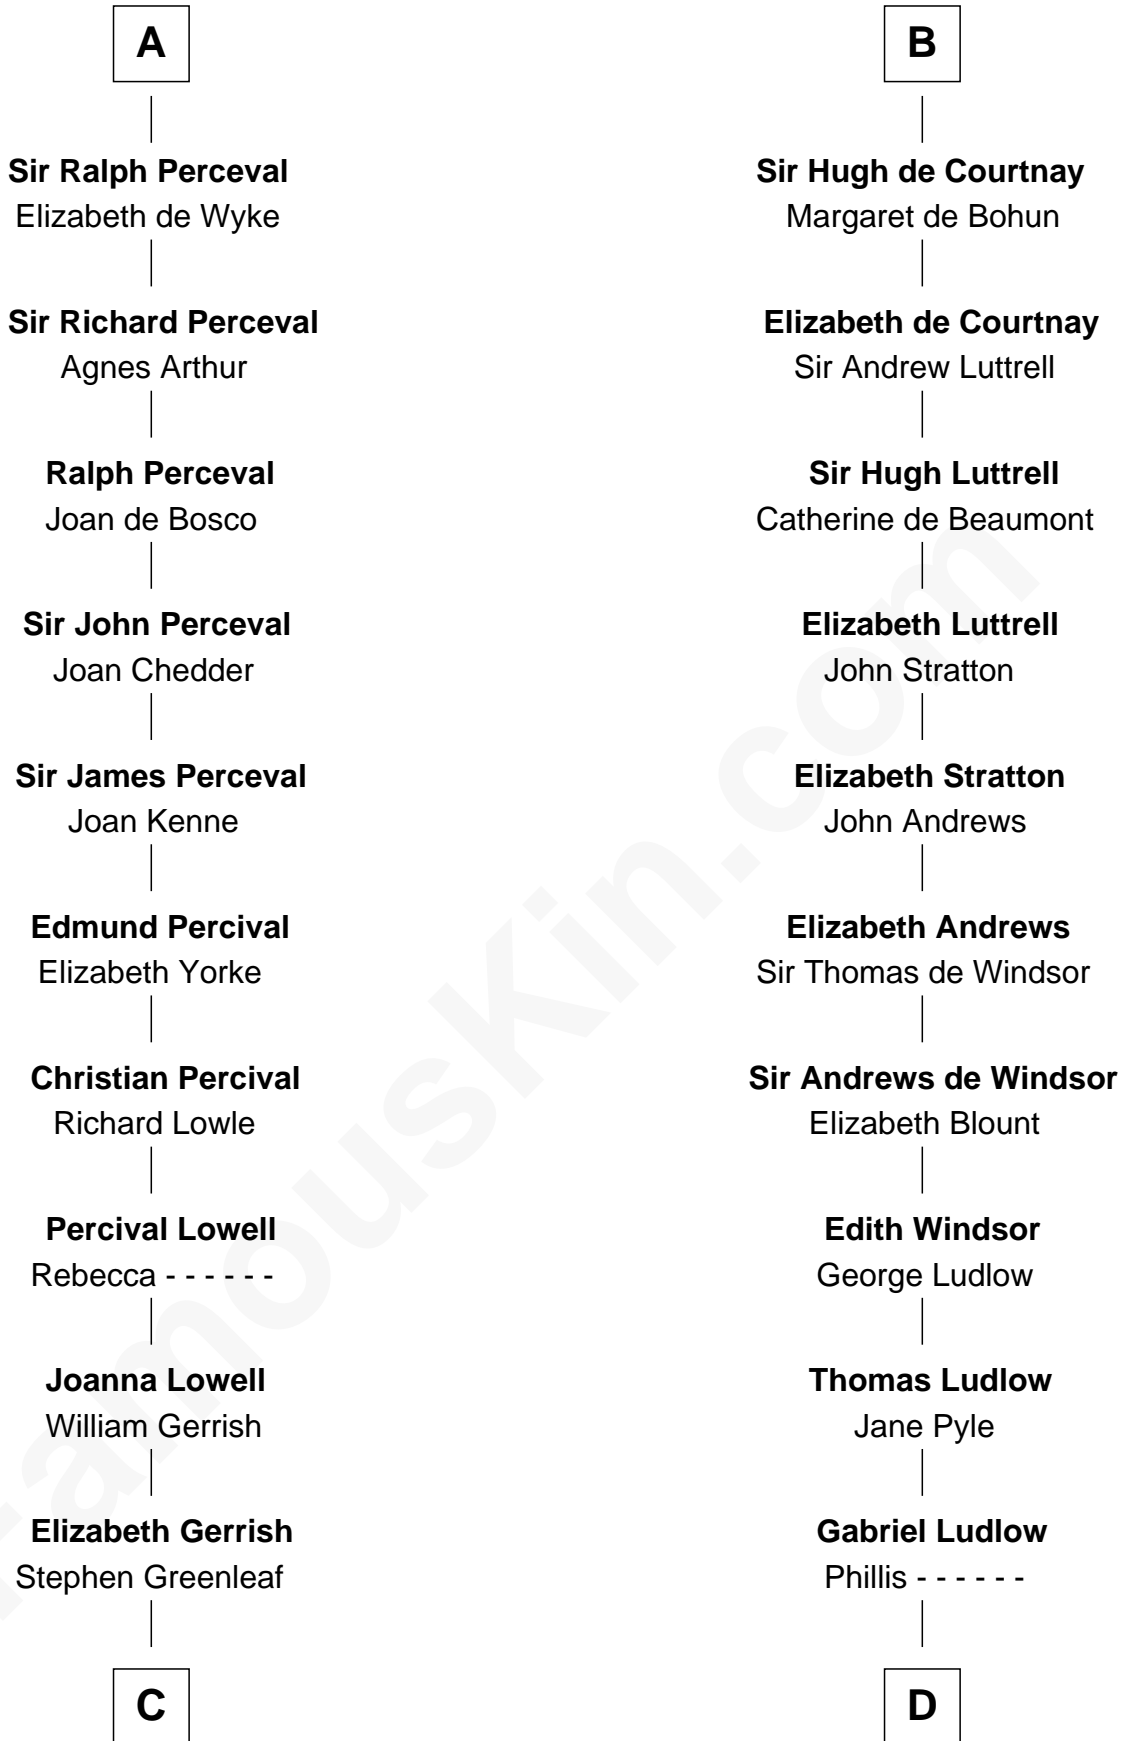

# FamousKin.com Relationship Chart of

**Herman Melville**

*Author of Moby Dick*

20th cousin 1 time removed of

**Carter Braxton**

*Signer of the Declaration of Independence*

**Sir Robert de Beaumont**

Isabel de Vermandois

Maria Gansevoort

**Herman Melville**

*Author of Moby Dick*

**D**

**Sarah Ludlow**

Col. John Carter

**Col. Robert Carter**

Elizabeth Landon

**Mary Carter**

George Braxton

**Carter Braxton**

*Signer of Declaration of Independence*