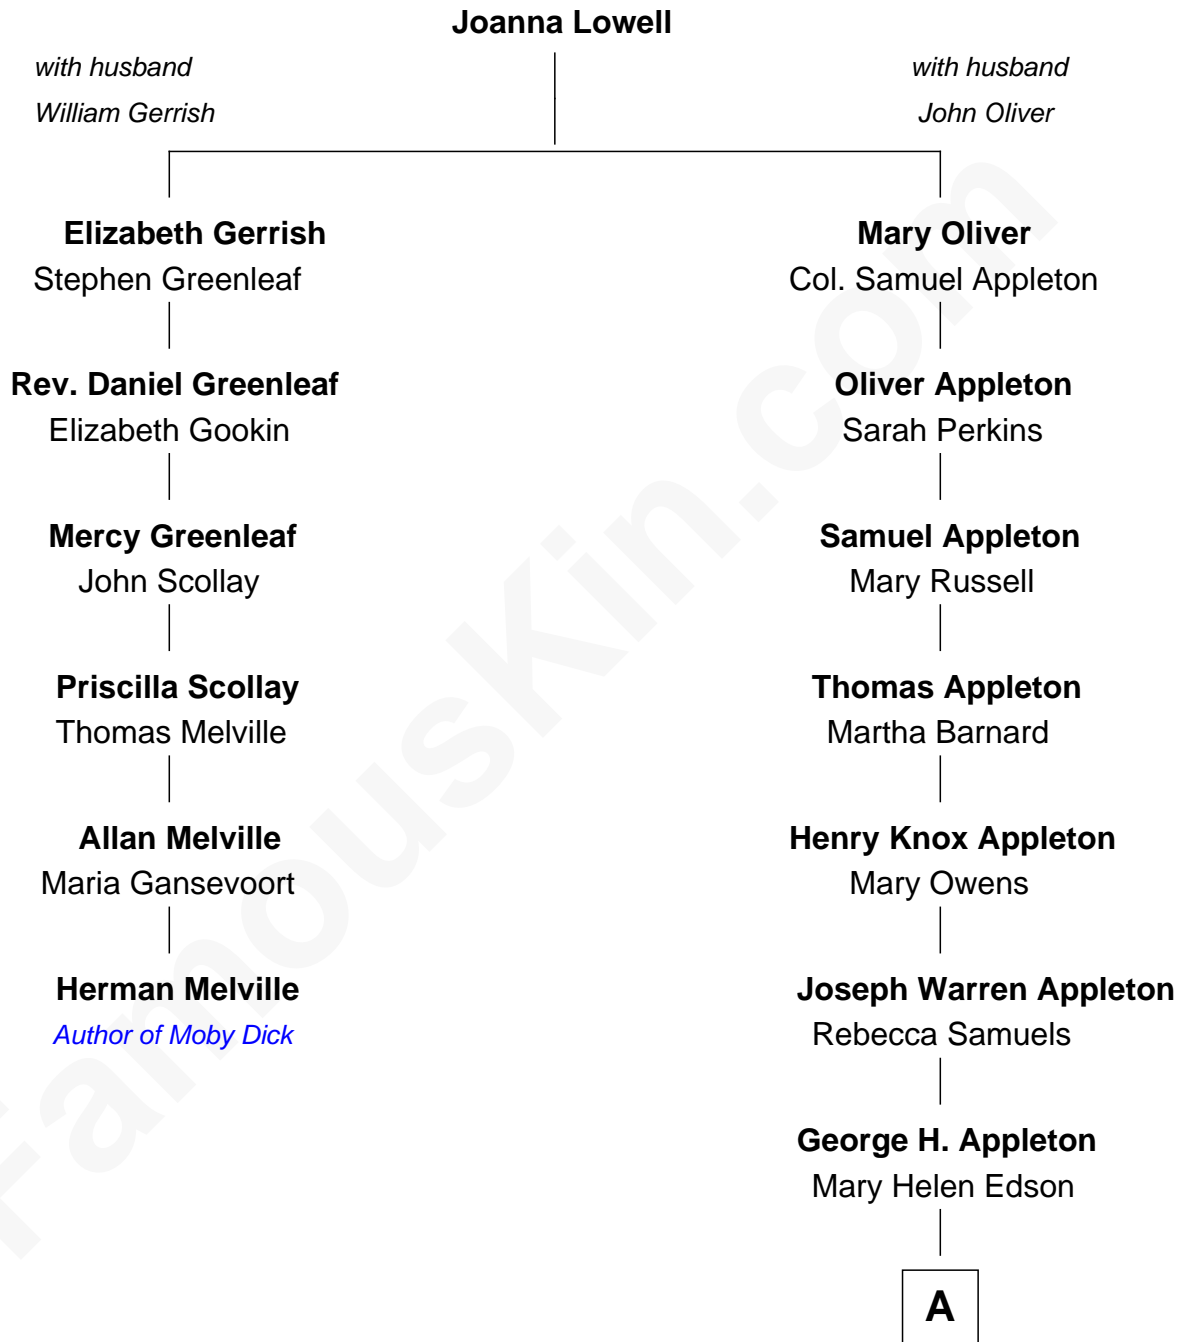

FamousKin.com Relationship Chart of

Herman Melville

Author of Moby Dick

5th cousin 5 times removed of

Marie-Chantal Miller

Crown Princess of Greece

A

Blanche Louise Appleton