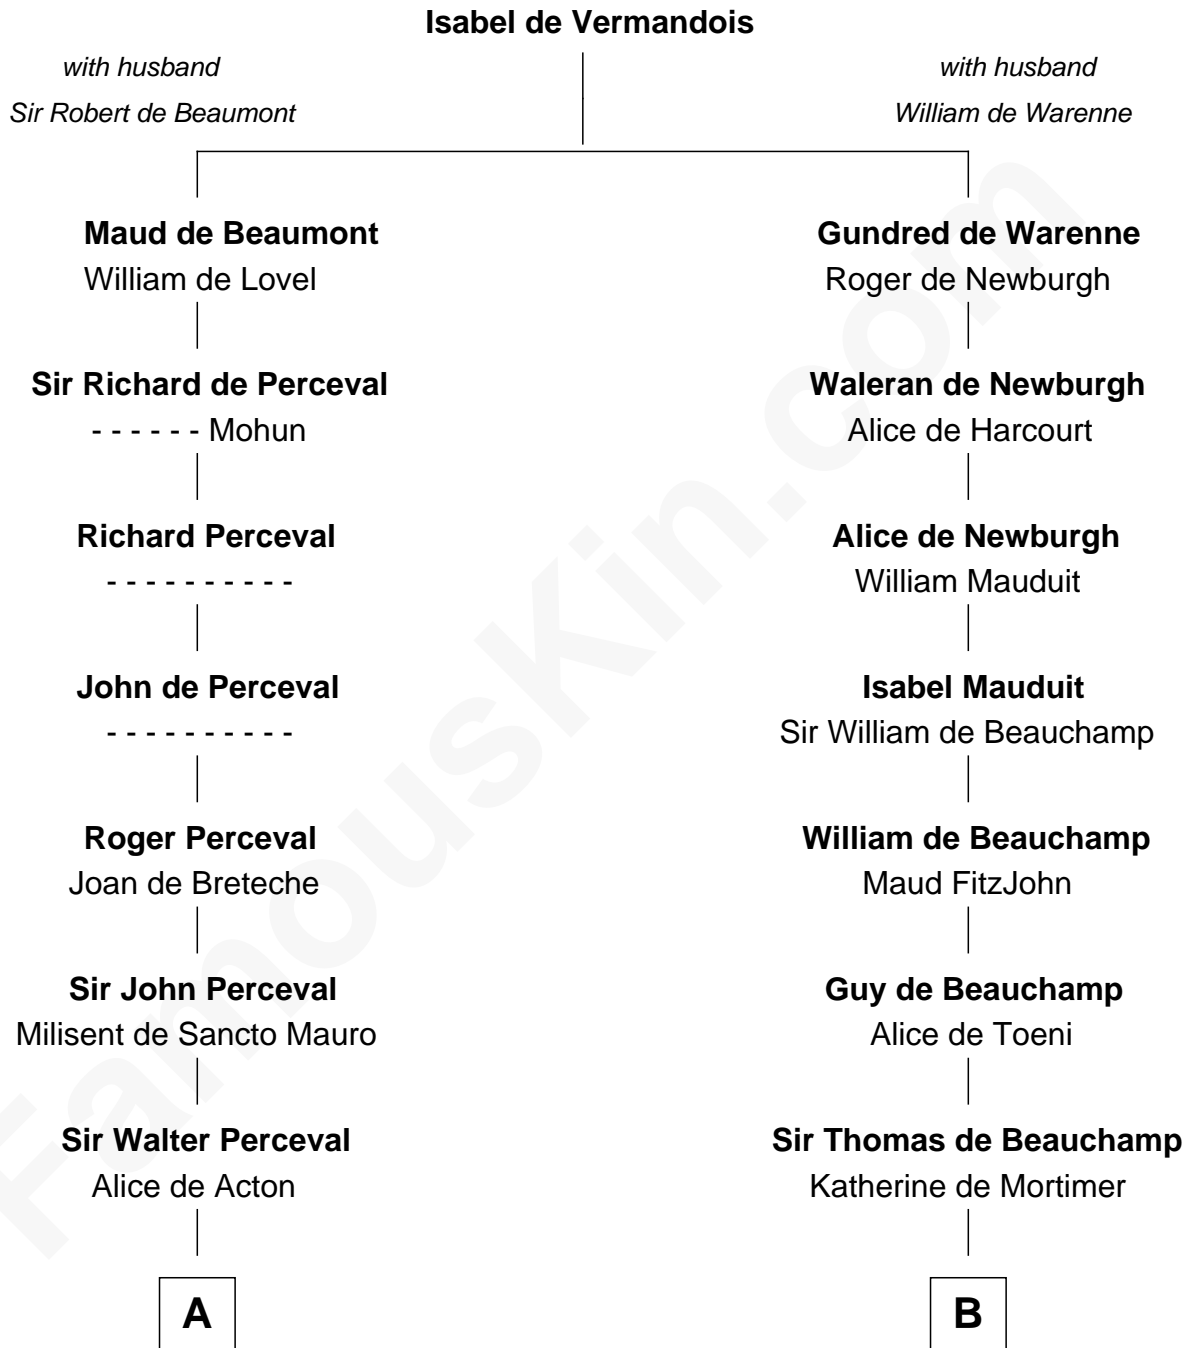

FamousKin.com Relationship Chart of

Herman Melville

Author of Moby Dick

20th cousin 1 time removed of

James Madison

4th U.S. President

C

Rev. Daniel Greenleaf

Elizabeth Gookin

Mercy Greenleaf

John Scollay

Priscilla Scollay

Thomas Melville

Allan Melville

Maria Gansevoort

Herman Melville