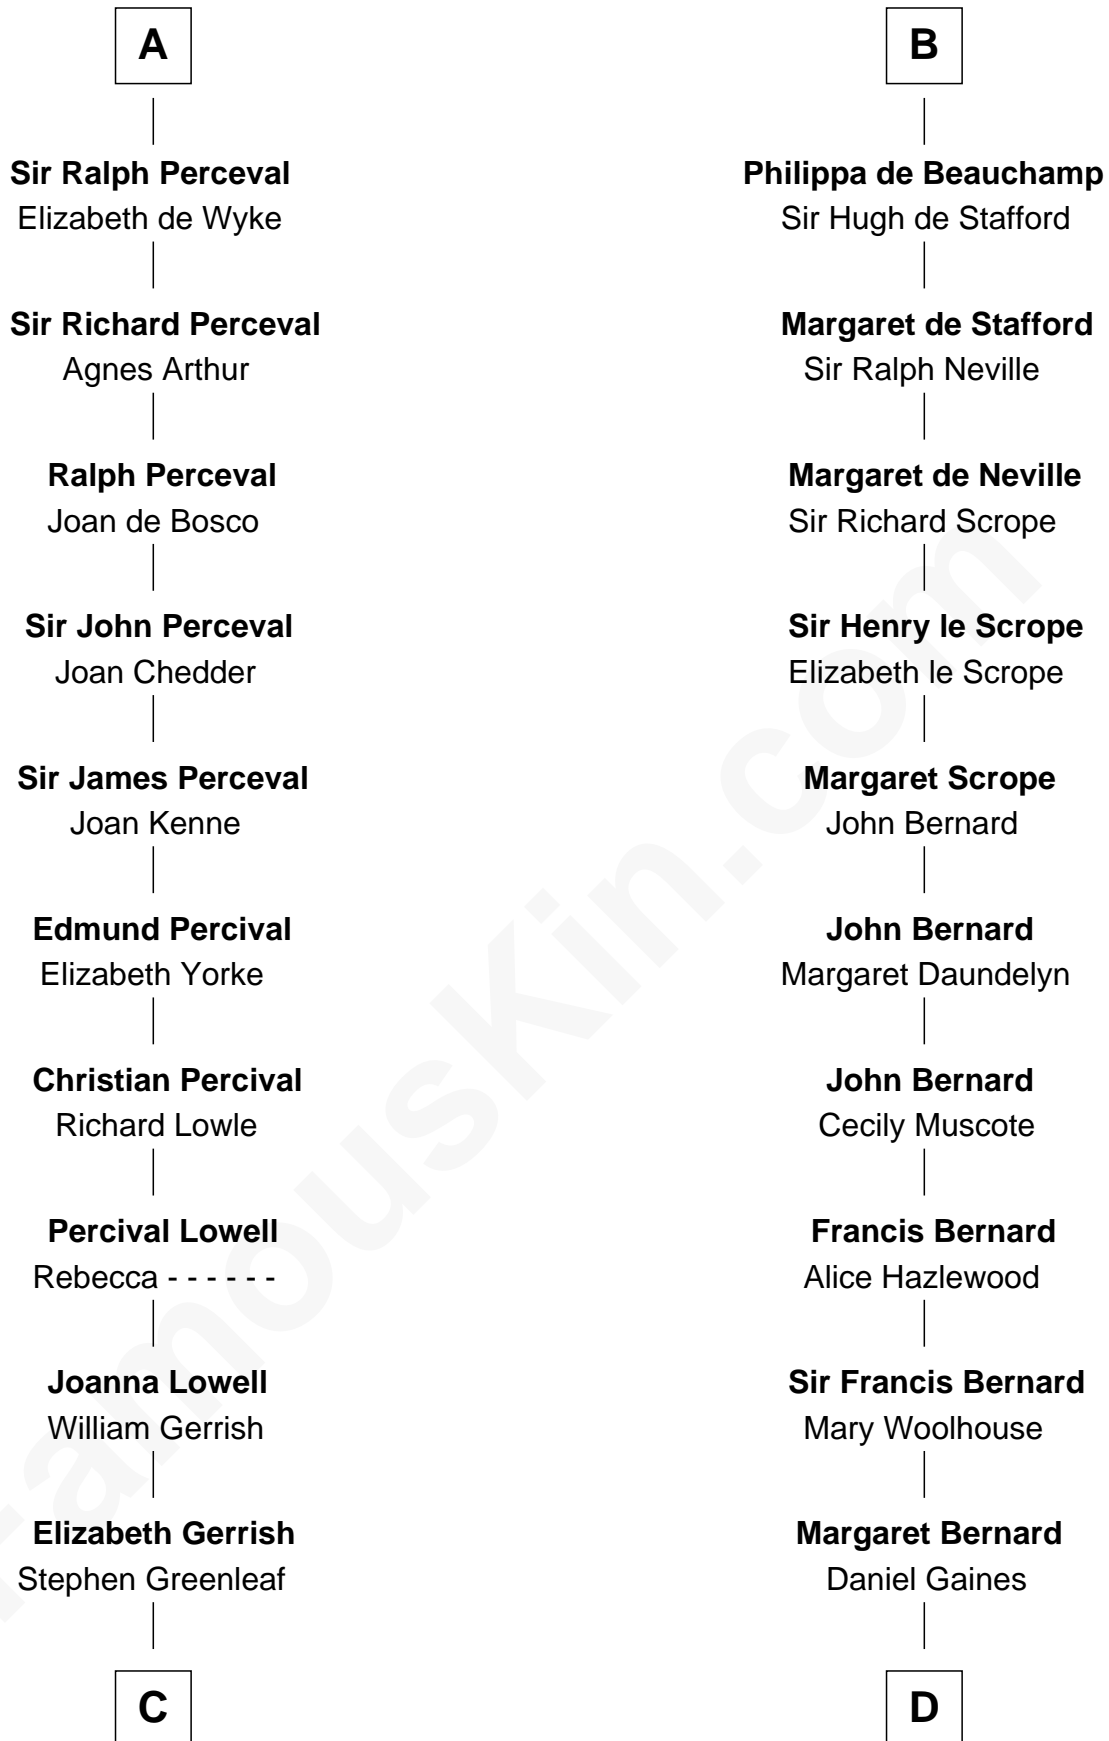

FamousKin.com Relationship Chart of

Herman Melville

Author of Moby Dick

20th cousin 1 time removed of

James Madison

4th U.S. President

C

Rev. Daniel Greenleaf

Elizabeth Gookin

Mercy Greenleaf

John Scollay

Priscilla Scollay

Thomas Melville

Allan Melville

Maria Gansevoort

Herman Melville