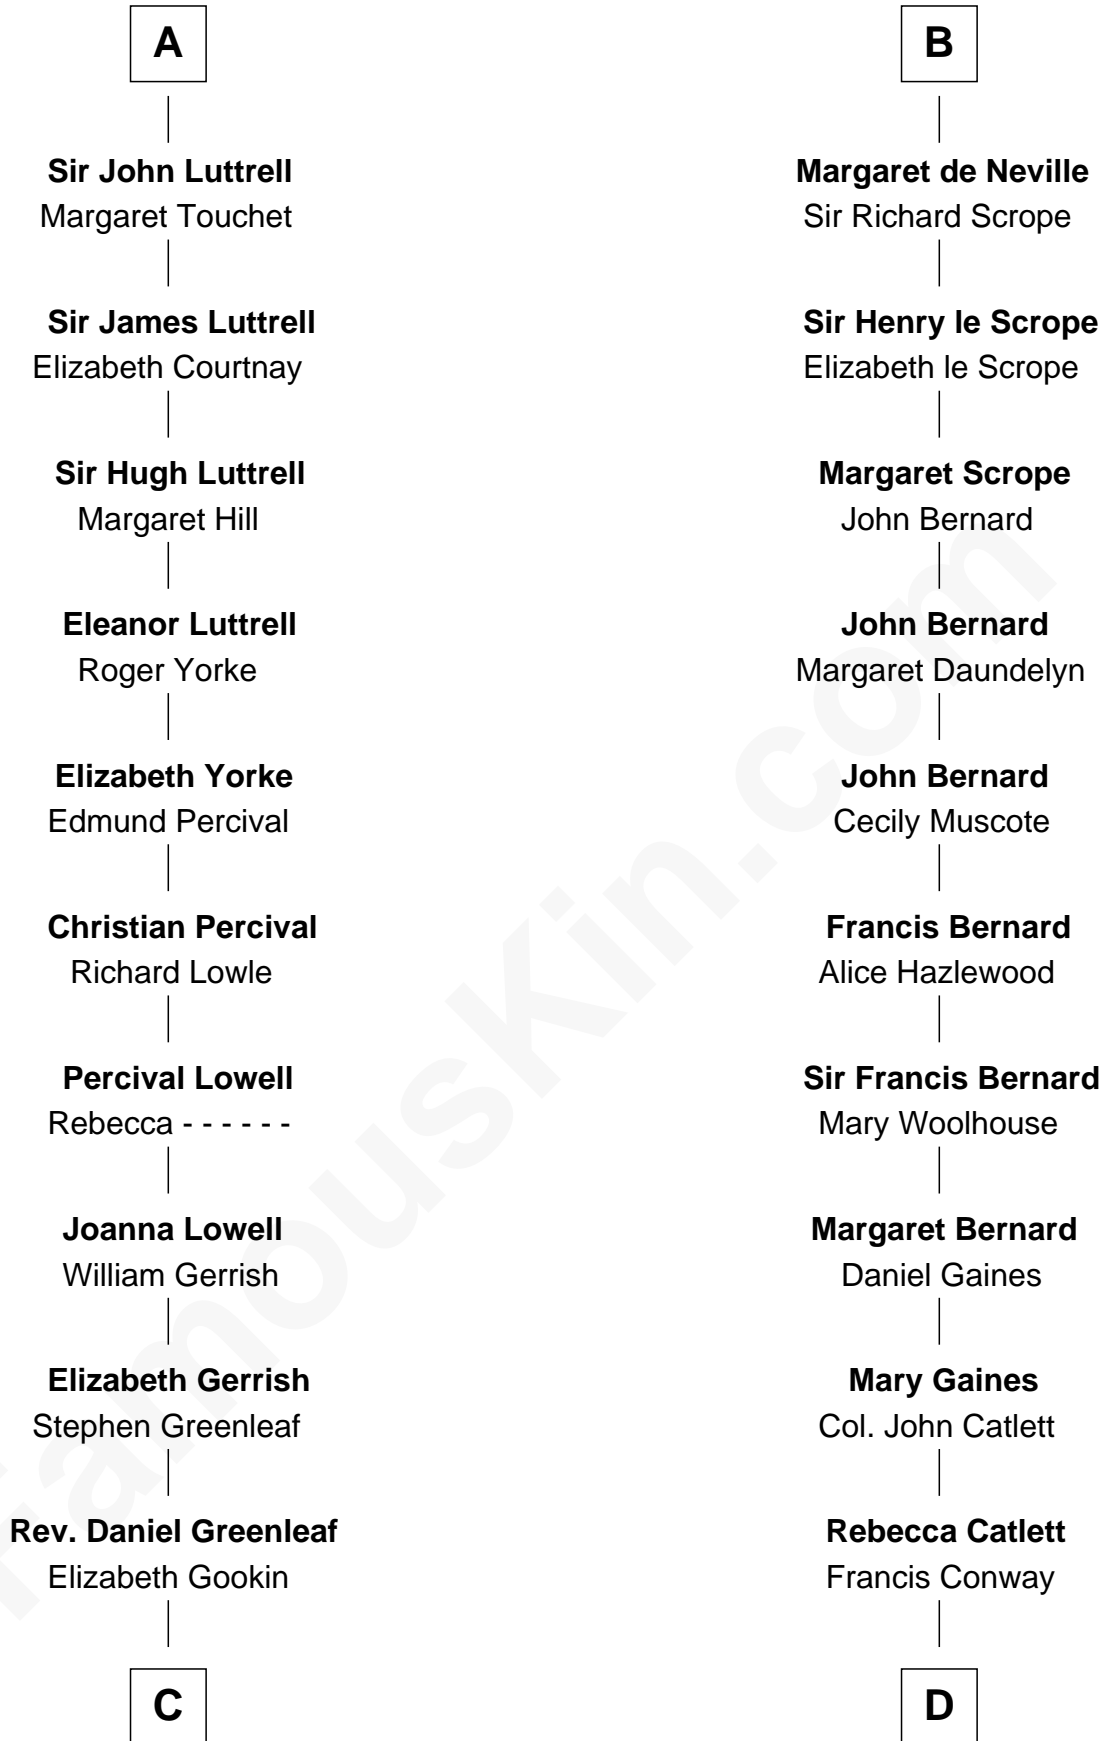

# FamousKin.com Relationship Chart of

**Herman Melville**

*Author of Moby Dick*

18th cousin 2 times removed of

**James Madison**

*4th U.S. President*

**Saher de Quincy**  
Margaret de Beaumont

**C**

**Mercy Greenleaf**

John Scollay

**Priscilla Scollay**

Thomas Melville

**Allan Melville**

Maria Gansevoort

**Herman Melville**

*Author of Moby Dick*

**D**

**Eleanor Rose Conway**

James Madison

**James Madison**

*4th U.S. President*

FamousKin.com