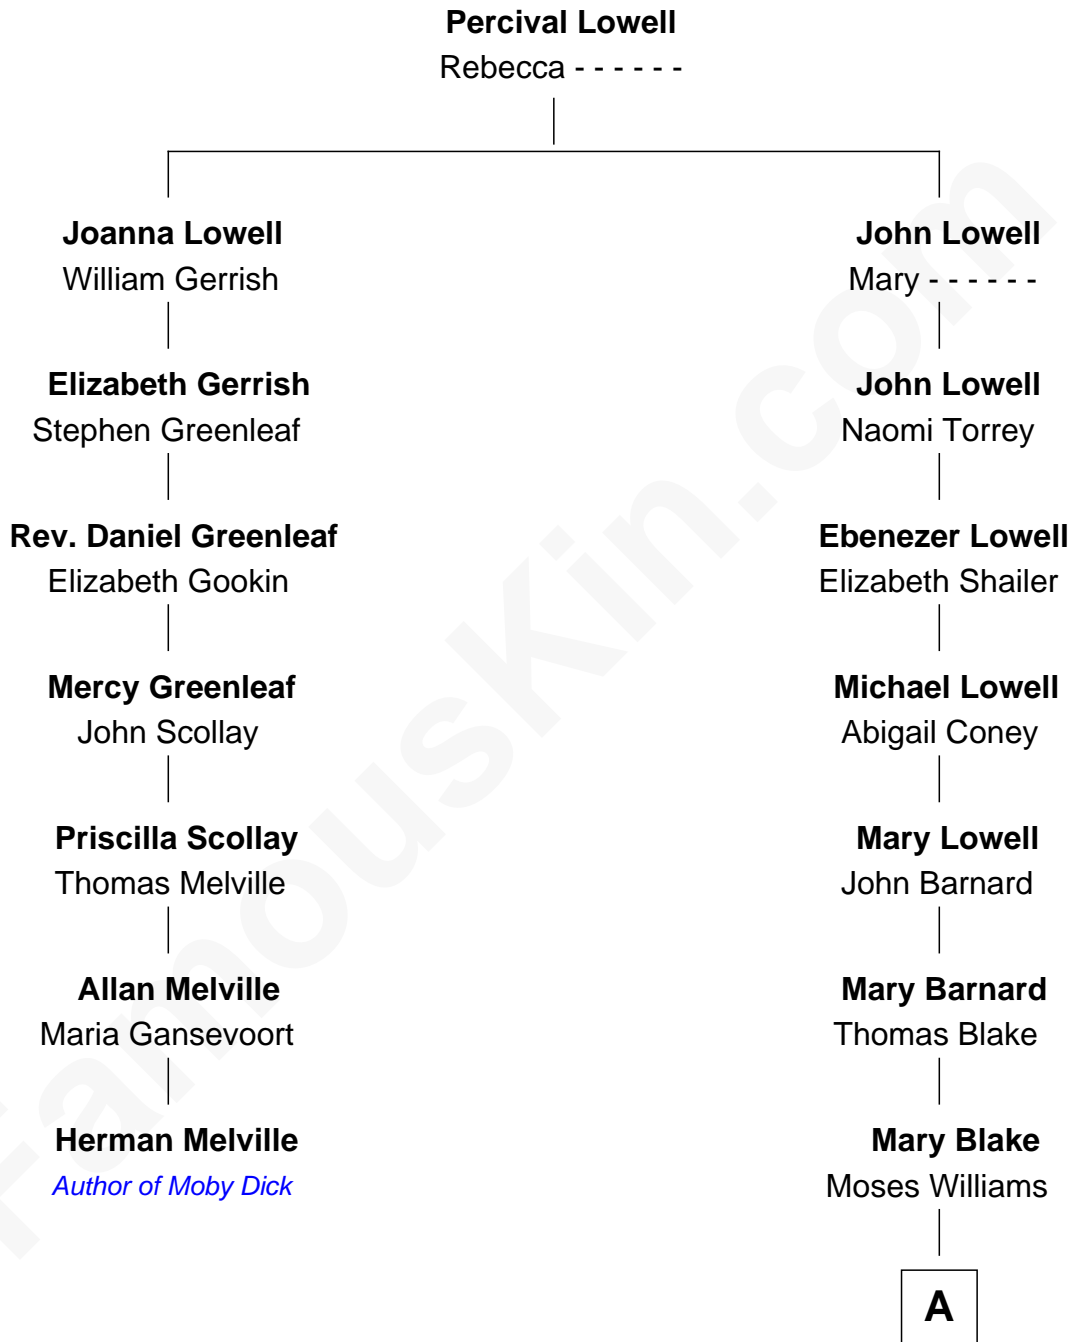

# FamousKin.com Relationship Chart of

**Herman Melville**

*Author of Moby Dick*

6th cousin 5 times removed of

**Bill Weld**

*68th Governor of Massachusetts*

**A**

|  
**Sarah Elizabeth Williams**

William Henry Slocum

|  
**Mary Blake Slocum**

John White Treadwell Nichols

|  
**John Treadwell Nichols**

Cornelia DuBois Floyd

|  
**Mary Blake Nichols**

David Weld

|  
**Bill Weld**

*68th Governor of Massachusetts*