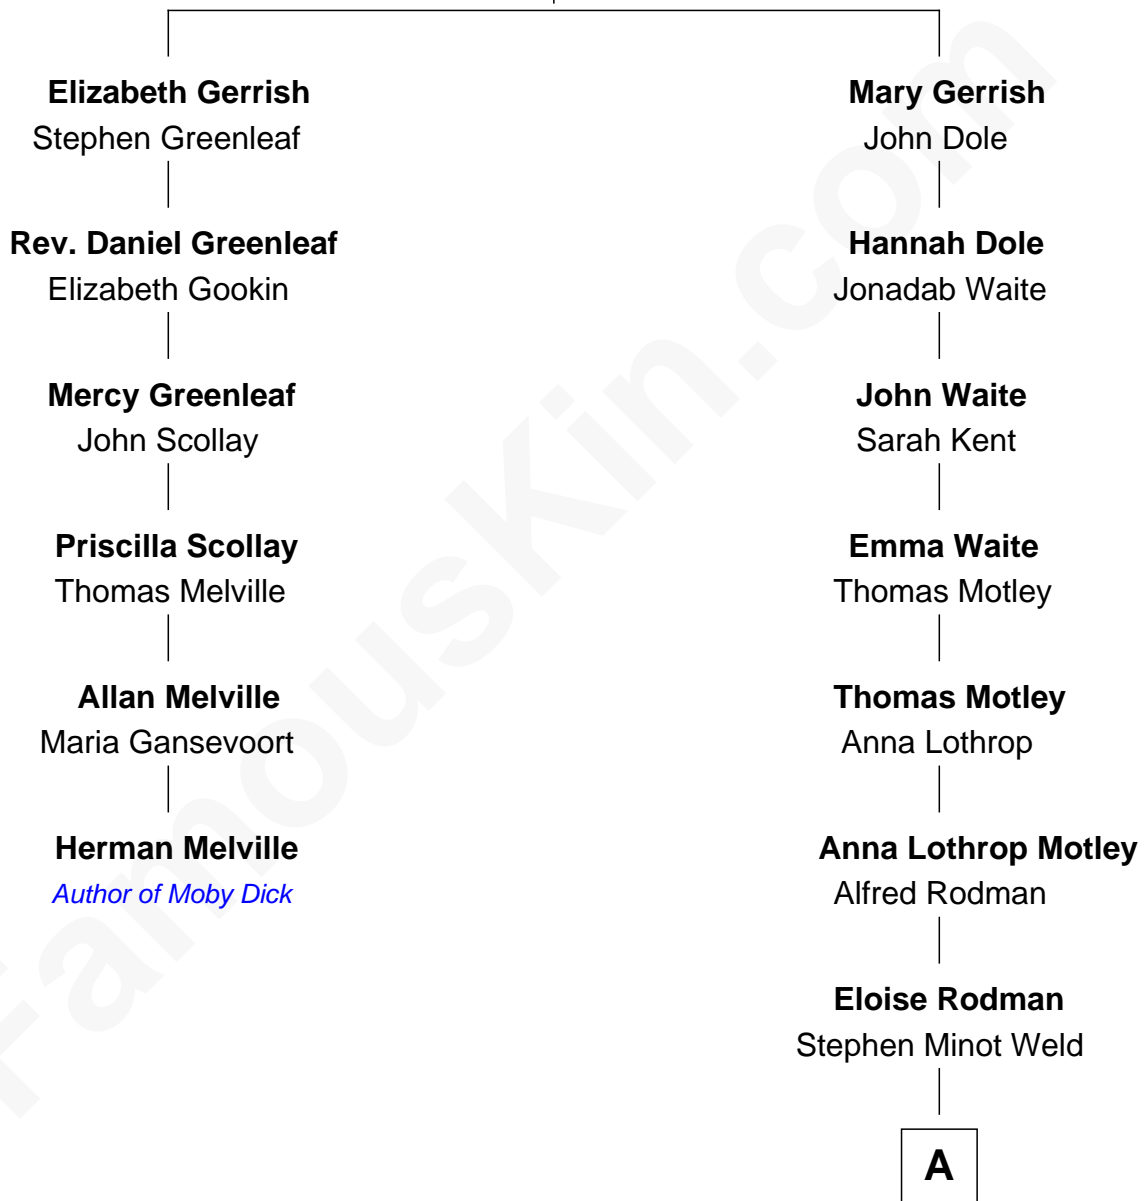

FamousKin.com Relationship Chart of

Herman Melville

Author of Moby Dick

5th cousin 4 times removed of

Tuesday Weld

TV and Movie Actress

William Gerrish

Joanna Lowell

A

Edward Motley Weld

Sarah Lothrop King

Lothrop Motley Weld

Yosene Balfour Ker

Tuesday Weld

TV and Movie Actress

FamousKin.com