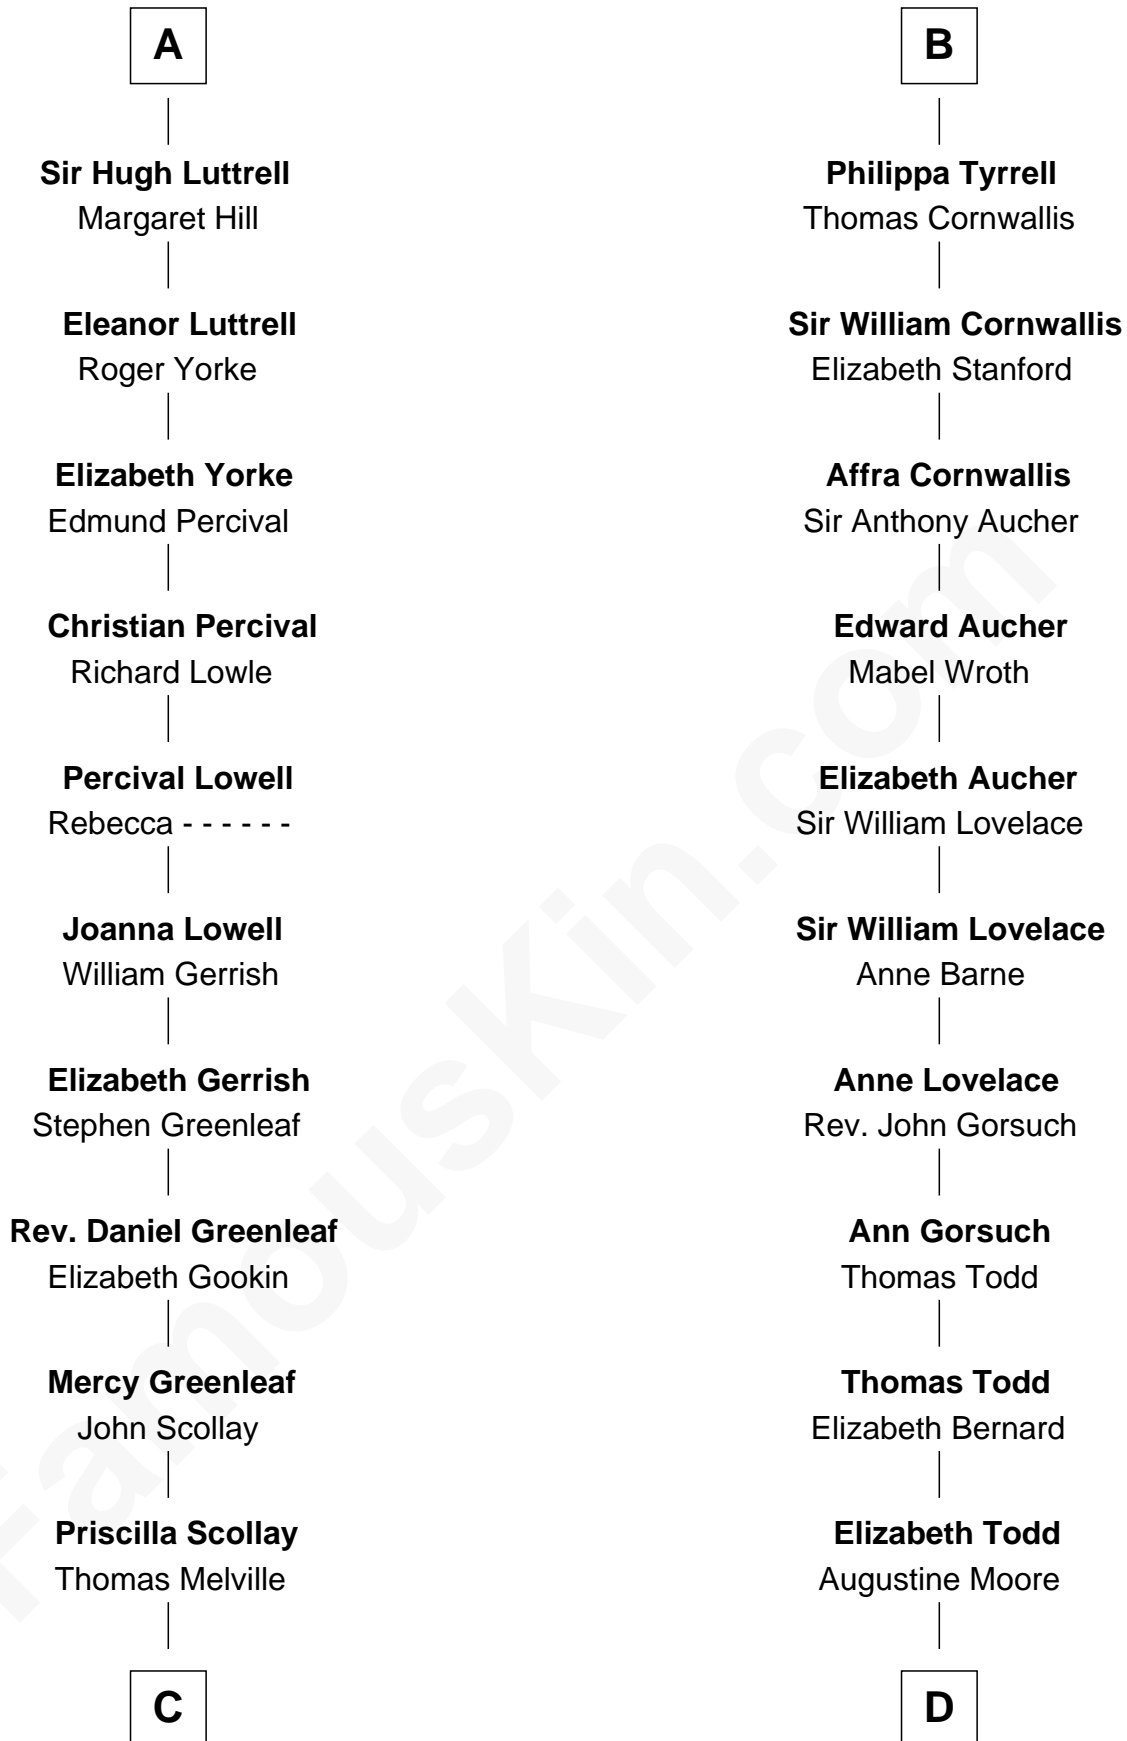

FamousKin.com

Relationship Chart of

Herman Melville

Author of Moby Dick

18th cousin 3 times removed of

Helen Keller

Author and Activist

Sir Hugh le Despencer

Sir Hugh le Despencer

Isabella de Beauchamp

Hugh le Despencer

Eleanor de Clare

Isabel le Despencer

Richard Fitzalan

Sir Edmund Fitzalan

Sibyl de Montagu

Philippe Fitzalan

Sir Richard Sergeaux

Philippa Sergeaux

Sir Robert Pashley

Anne Pashley

Edward Tyrrell

B

C

Allan Melville
Maria Gansevoort

Herman Melville
Author of Moby Dick

D

Col. Bernard Moore
Anne Catherine Spotswood

Col. Alexander Spotswood Moore
Elizabeth Aylett

Mary Fairfax Moore
David Keller

Arthur Henley Keller
Kate Adams