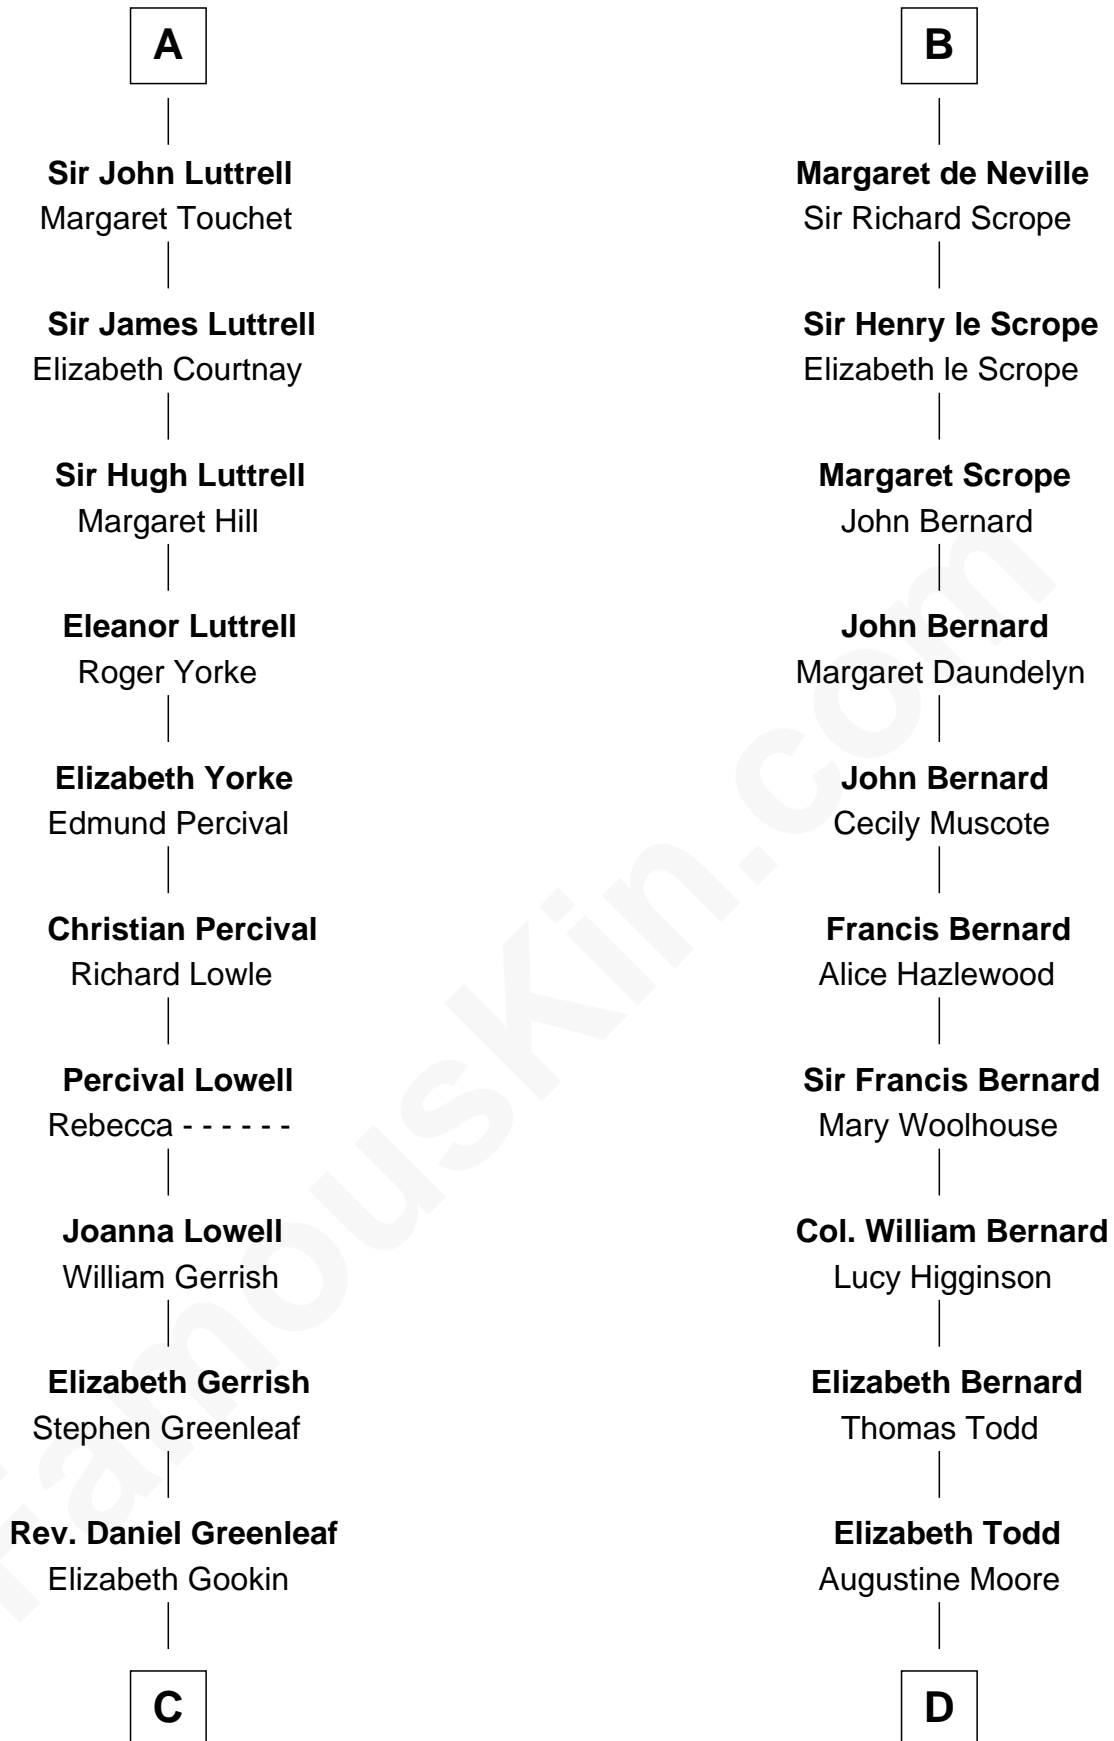

FamousKin.com

Relationship Chart of

Herman Melville

Author of Moby Dick

20th cousin 1 time removed of

Helen Keller

Author and Activist

Saher de Quincy
Margaret de Beaumont