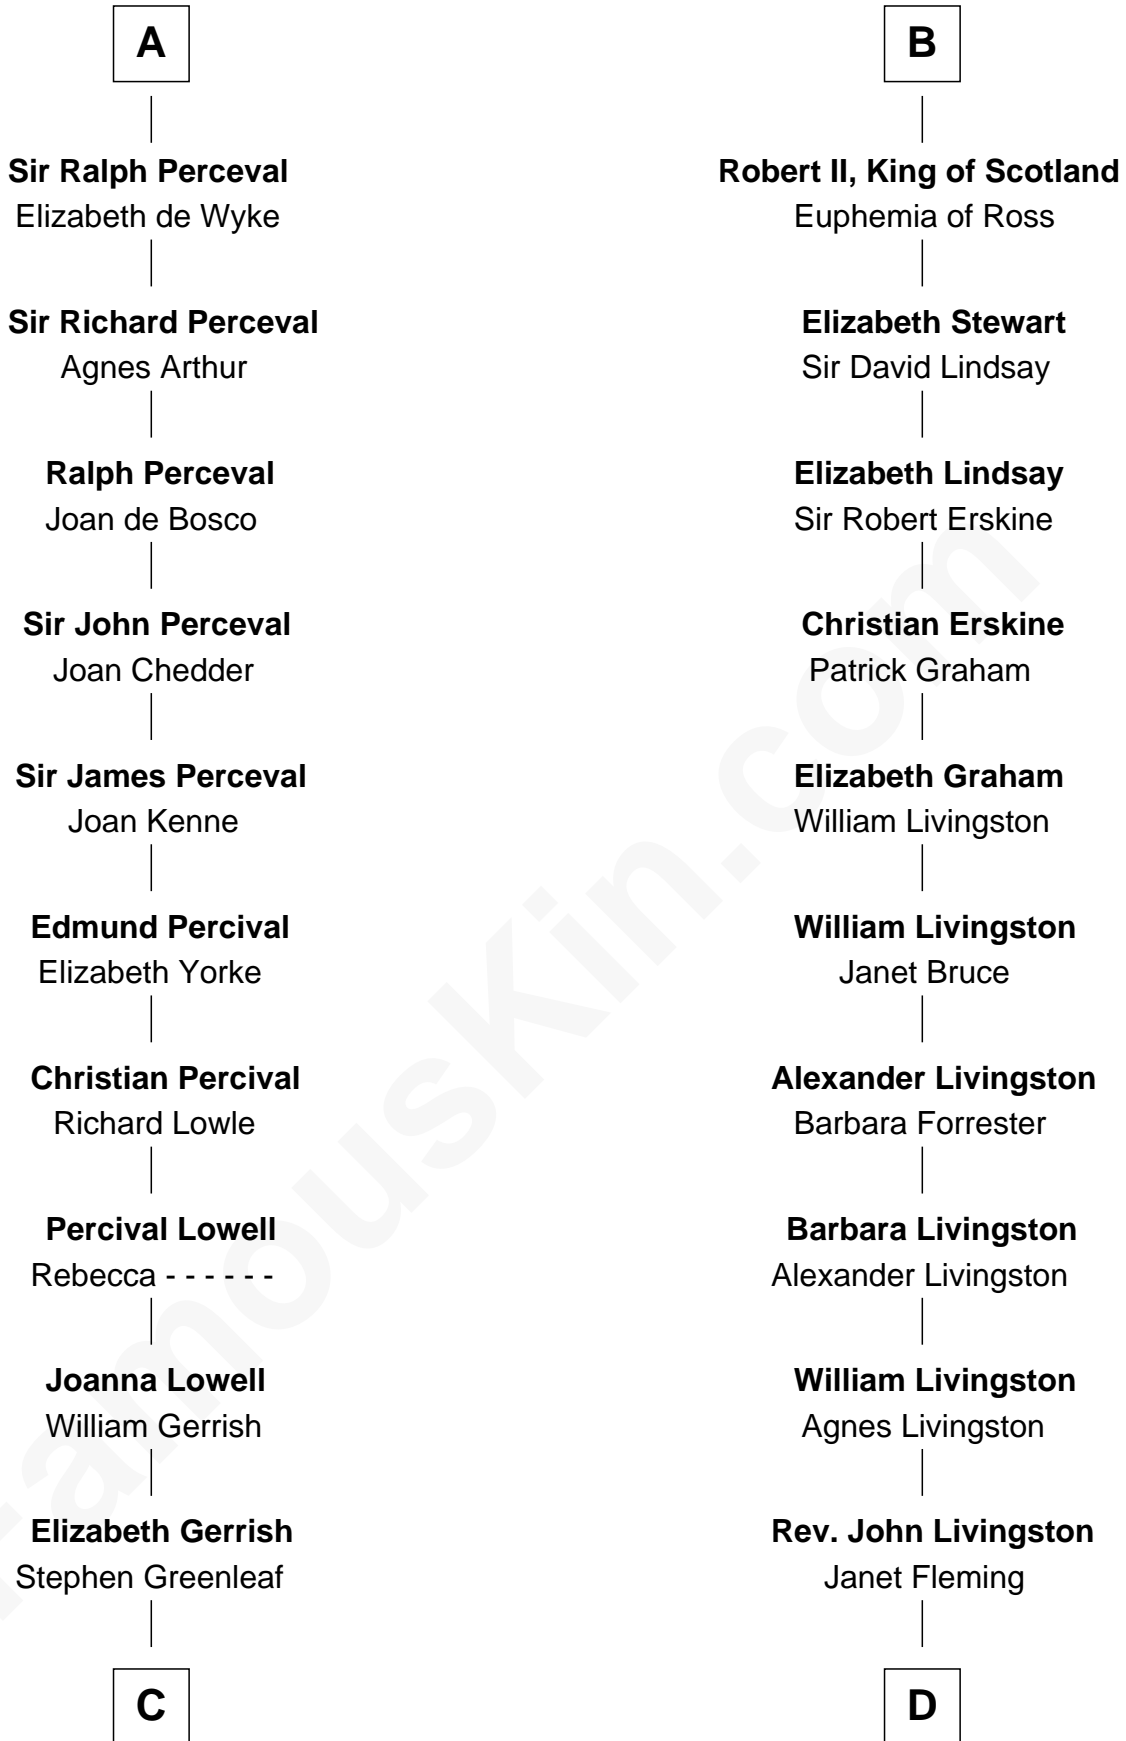

# FamousKin.com Relationship Chart of

**Herman Melville**

*Author of Moby Dick*

19th cousin 2 times removed of

**Philip Livingston**

*Signer of the Declaration of Independence*

**C**

**Rev. Daniel Greenleaf**

Elizabeth Gookin

**Mercy Greenleaf**

John Scollay

**Priscilla Scollay**

Thomas Melville

**Allan Melville**

Maria Gansevoort

**Herman Melville**