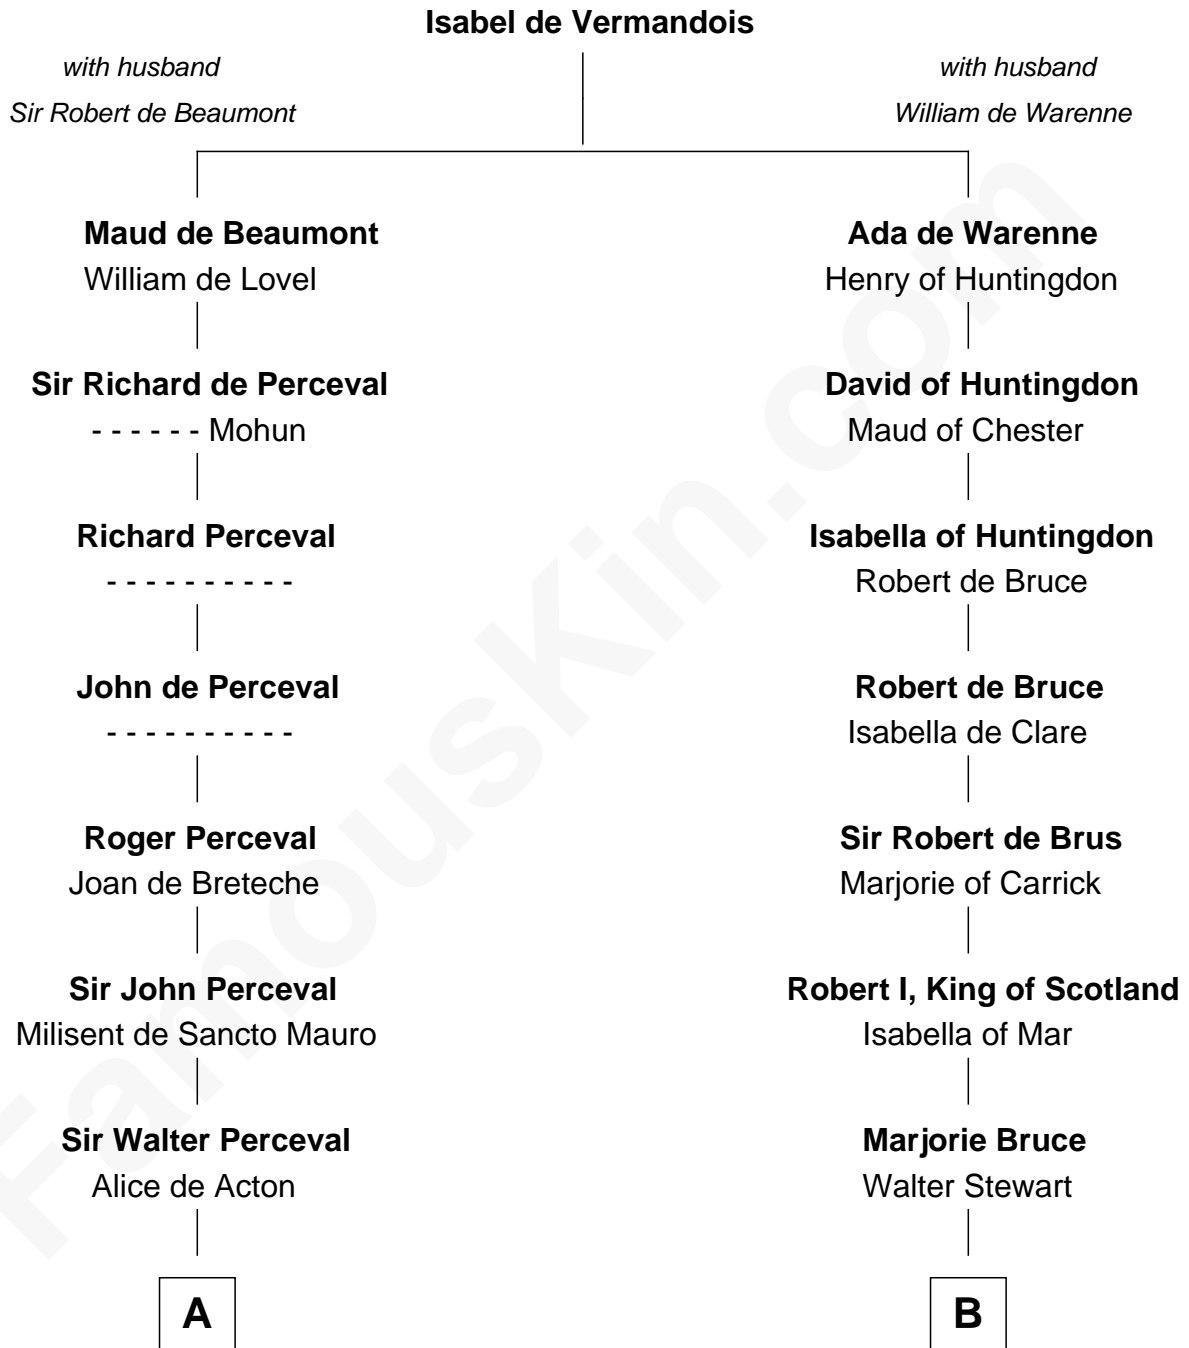

# FamousKin.com Relationship Chart of

**Herman Melville**

*Author of Moby Dick*

19th cousin 2 times removed of

**Philip Livingston**

*Signer of the Declaration of Independence*

**C**

**Rev. Daniel Greenleaf**

Elizabeth Gookin

**Mercy Greenleaf**

John Scollay

**Priscilla Scollay**

Thomas Melville

**Allan Melville**

Maria Gansevoort

**Herman Melville**