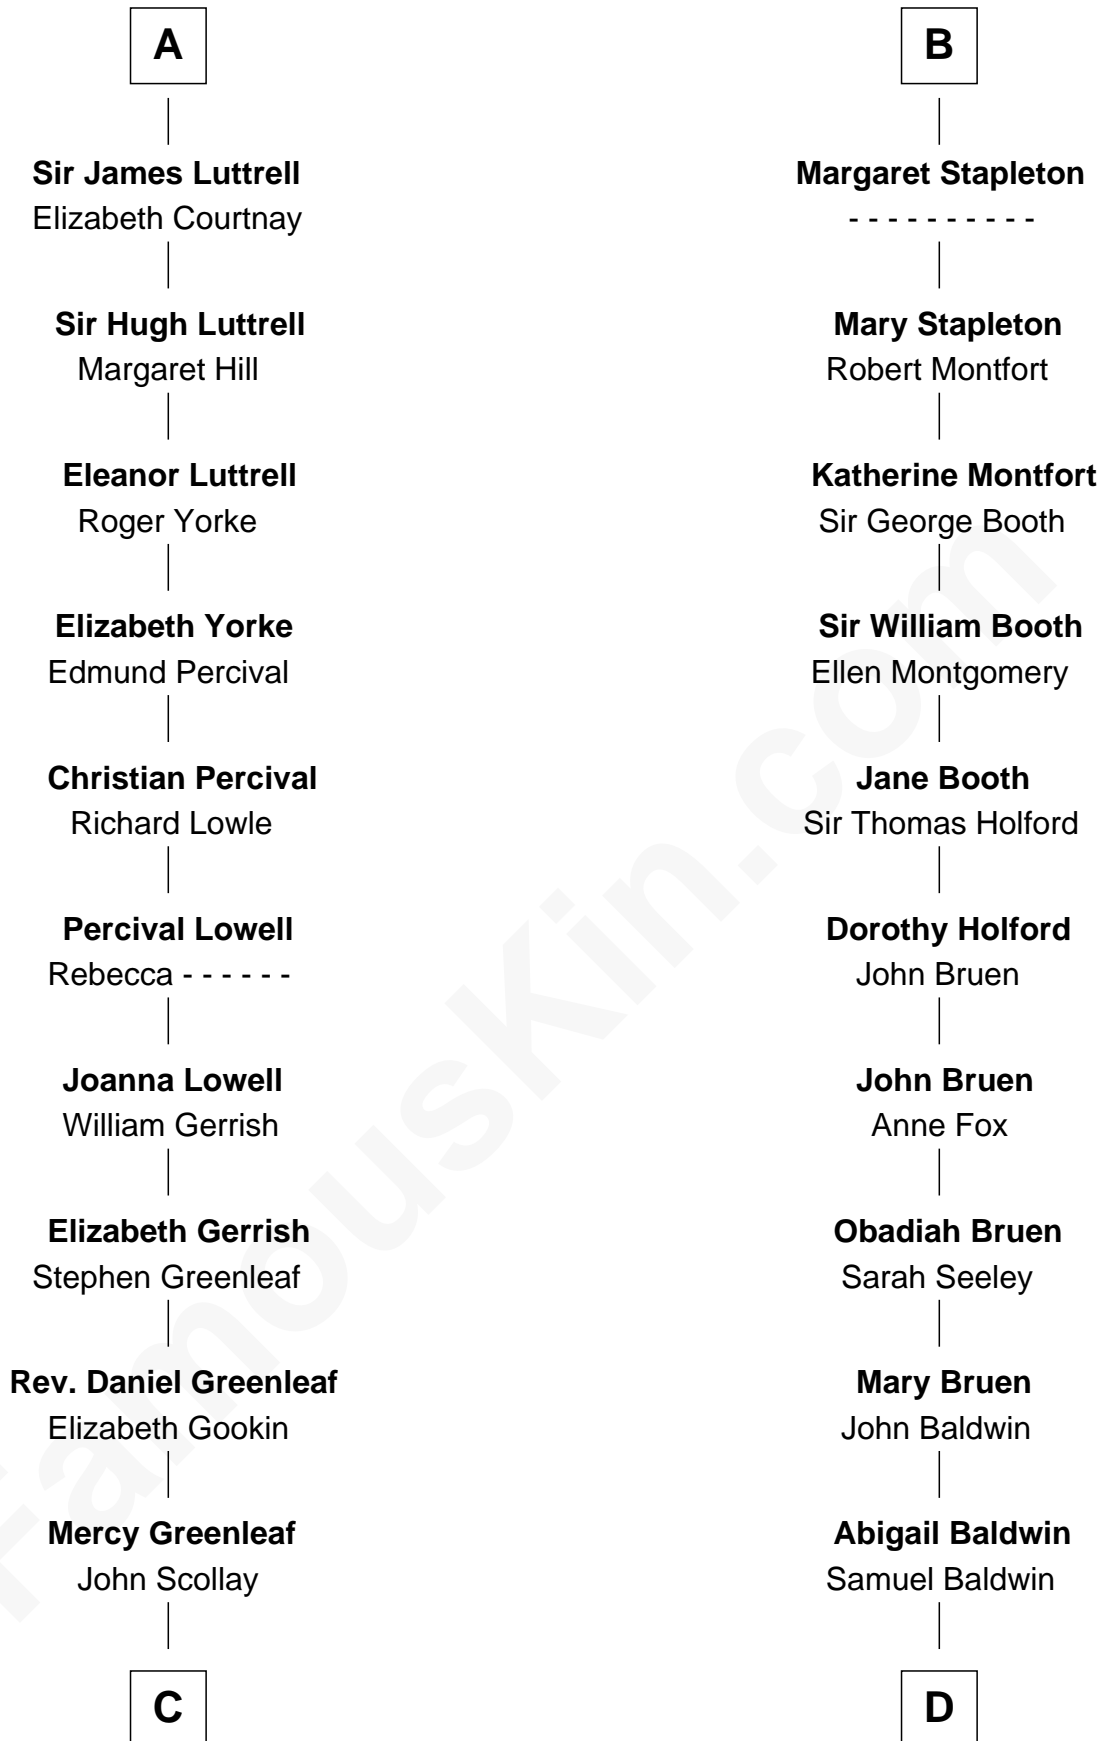

FamousKin.com Relationship Chart of

Herman Melville

Author of Moby Dick

19th cousin of

Abraham Baldwin

Signer of the U.S. Constitution

C

Priscilla Scollay
Thomas Melville

Allan Melville
Maria Gansevoort

Herman Melville
Author of Moby Dick

D

Timothy Baldwin
Bathsheba Stone

Michael Baldwin
Lucy Dudley

Abraham Baldwin
Signer of the U.S. Constitution

FamousKin.com