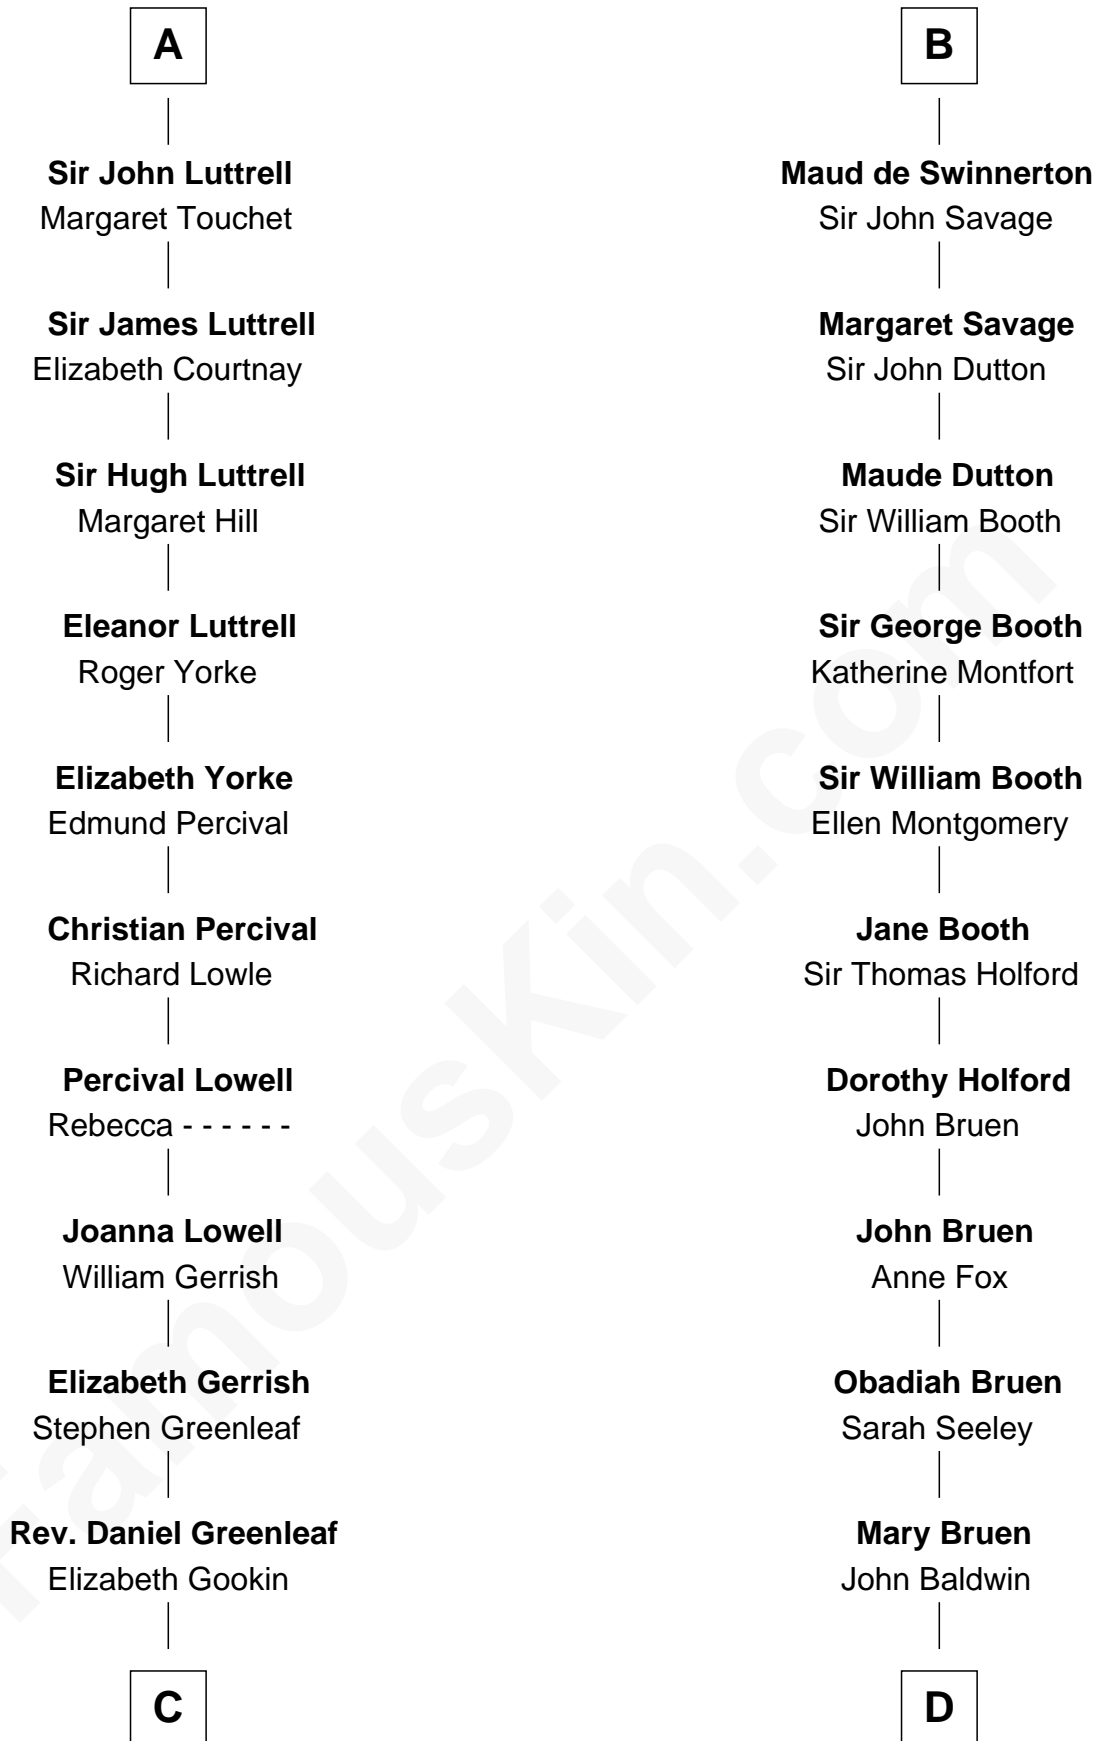

FamousKin.com Relationship Chart of

Herman Melville

Author of Moby Dick

20th cousin of

Abraham Baldwin

Signer of the U.S. Constitution

C

—
Mercy Greenleaf

—
Abigail Baldwin

Samuel Baldwin

—
Timothy Baldwin

Bathsheba Stone

—
Michael Baldwin

Lucy Dudley

—
Abraham Baldwin

Signer of the U.S. Constitution