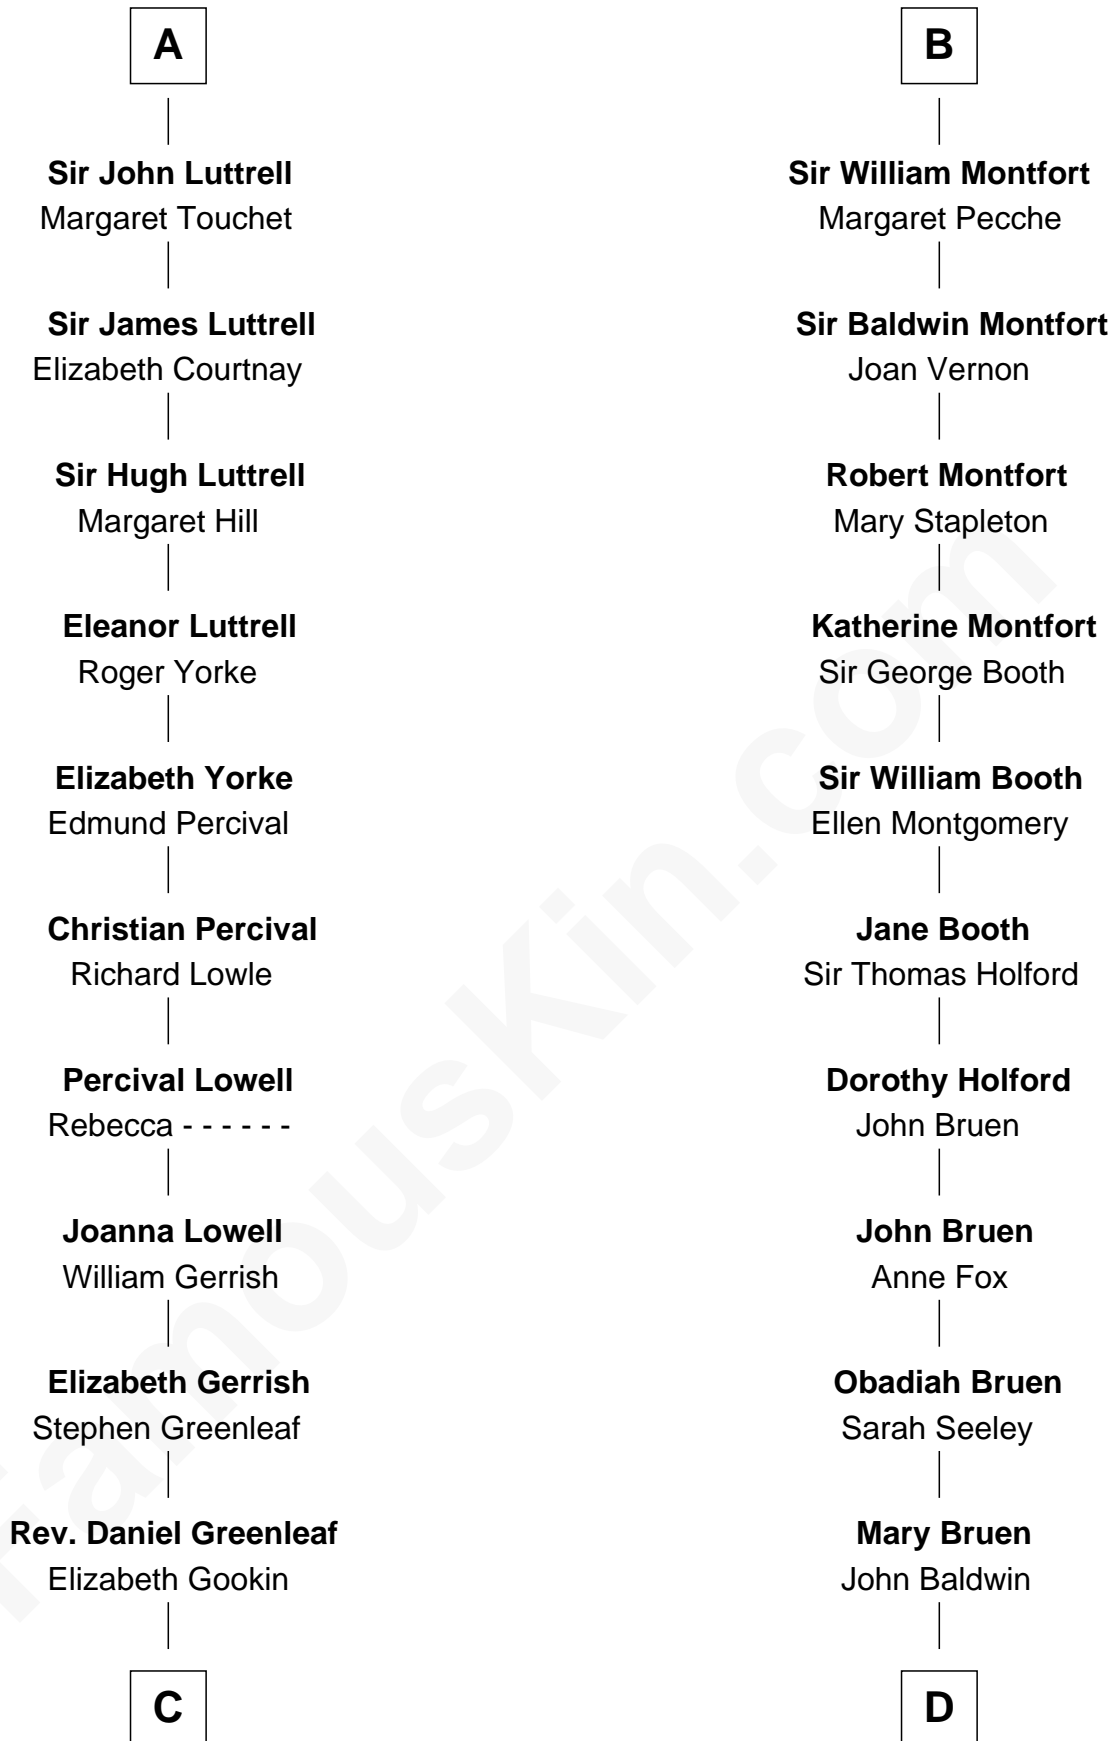

# FamousKin.com Relationship Chart of

**Herman Melville**

*Author of Moby Dick*

20th cousin of

**Abraham Baldwin**

*Signer of the U.S. Constitution*

**Sir William Marshal**

Isabel de Clare

**C**

**Mercy Greenleaf**

John Scollay

**Priscilla Scollay**

Thomas Melville

**Allan Melville**

Maria Gansevoort

**Herman Melville**

*Author of Moby Dick*

**D**

**Abigail Baldwin**

Samuel Baldwin

**Timothy Baldwin**

Bathsheba Stone

**Michael Baldwin**

Lucy Dudley