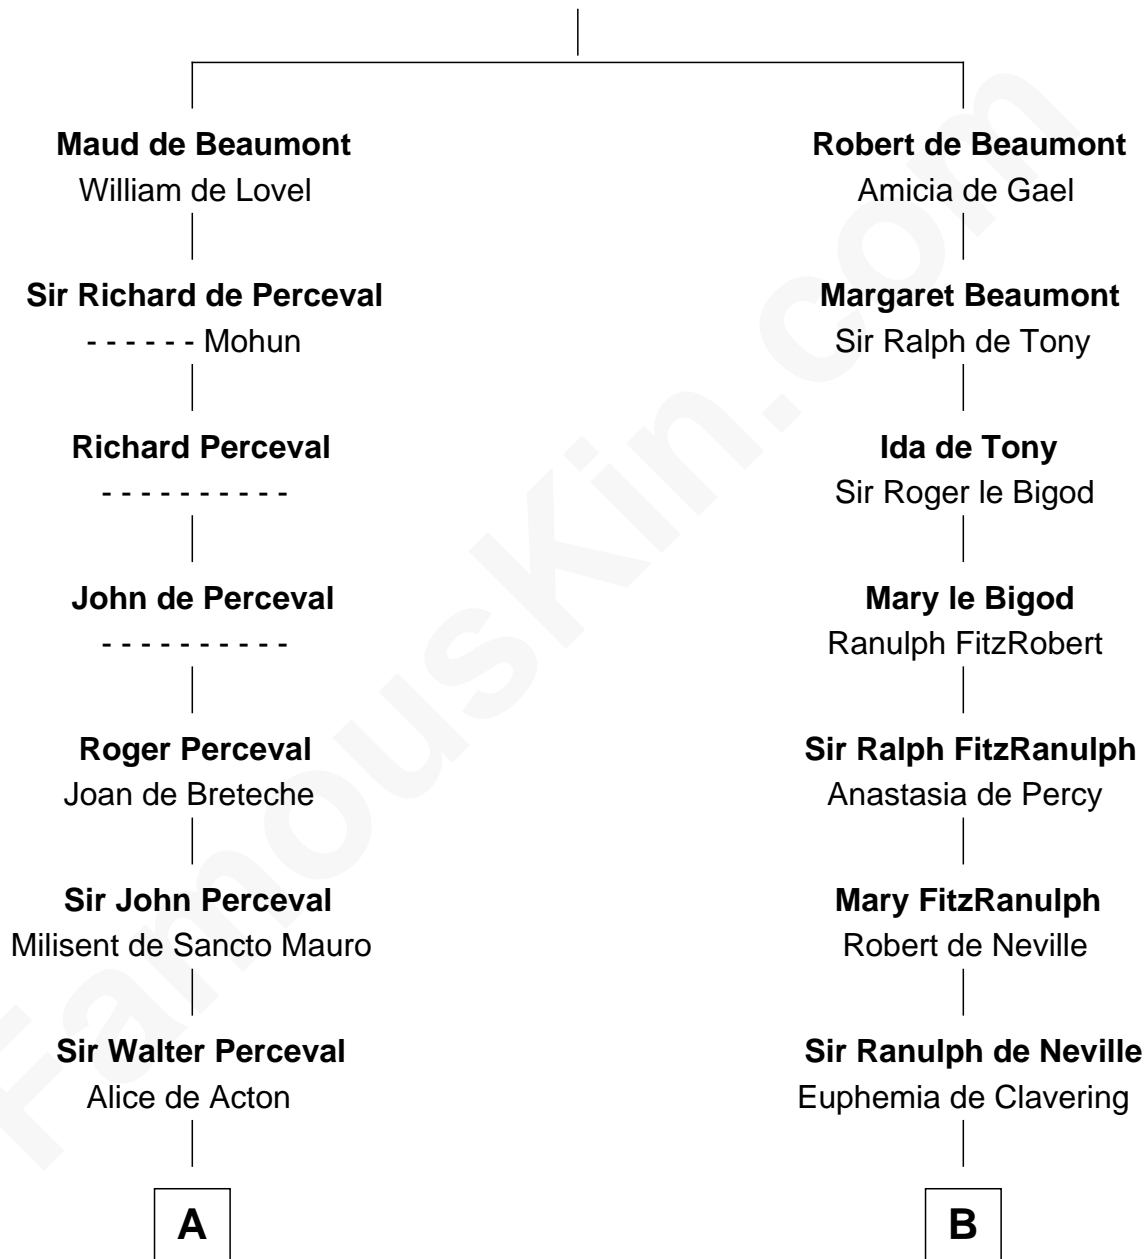

# FamousKin.com Relationship Chart of

**Herman Melville**

*Author of Moby Dick*

20th cousin 1 time removed of

**Daniel Carroll**

*Signer of the U.S. Constitution*

**Sir Robert de Beaumont**

Isabel de Vermandois

**C**

**Rev. Daniel Greenleaf**

Elizabeth Gookin

**Mercy Greenleaf**

John Scollay

**Priscilla Scollay**

Thomas Melville

**Allan Melville**

Maria Gansevoort

**Herman Melville**

*Author of Moby Dick*

**D**

**William Digges**

Elizabeth Sewall

**Anne Digges**

Henry Darnall