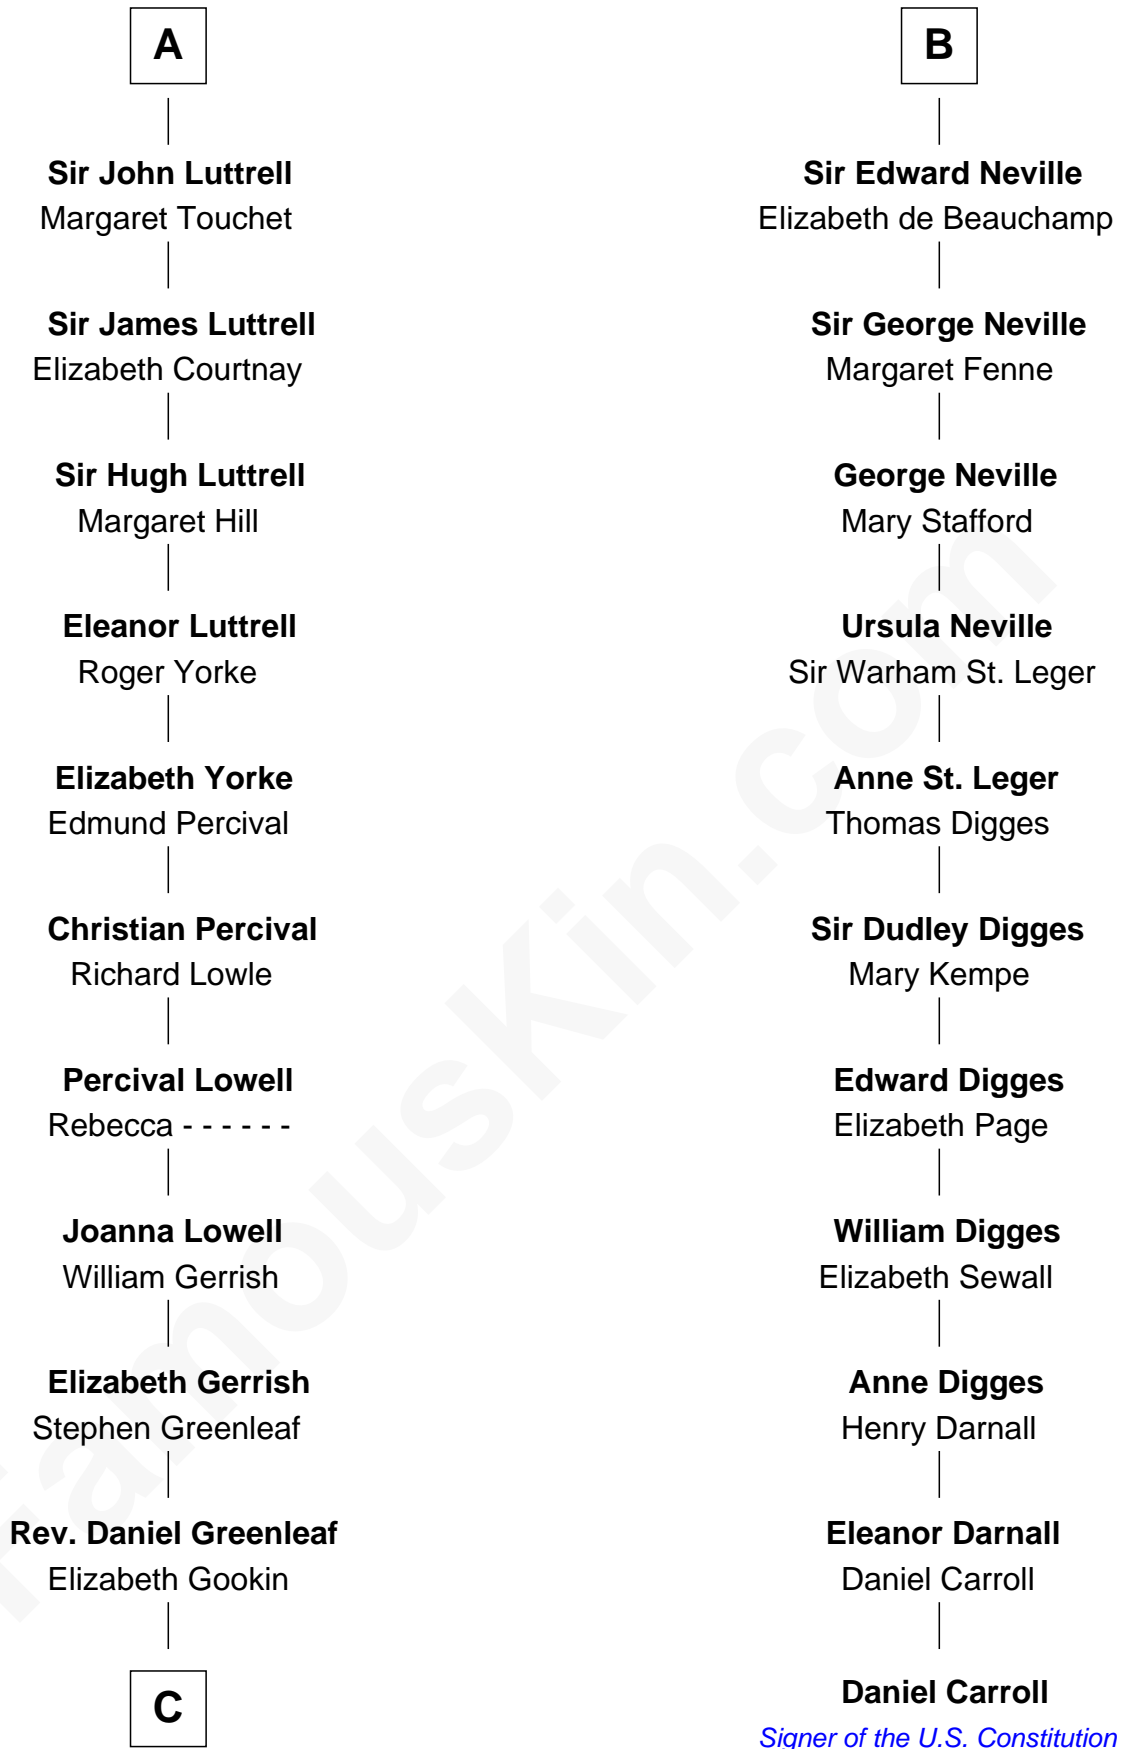

FamousKin.com Relationship Chart of

Herman Melville

Author of Moby Dick

17th cousin 3 times removed of

Daniel Carroll

Signer of the U.S. Constitution

C

—
Mercy Greenleaf