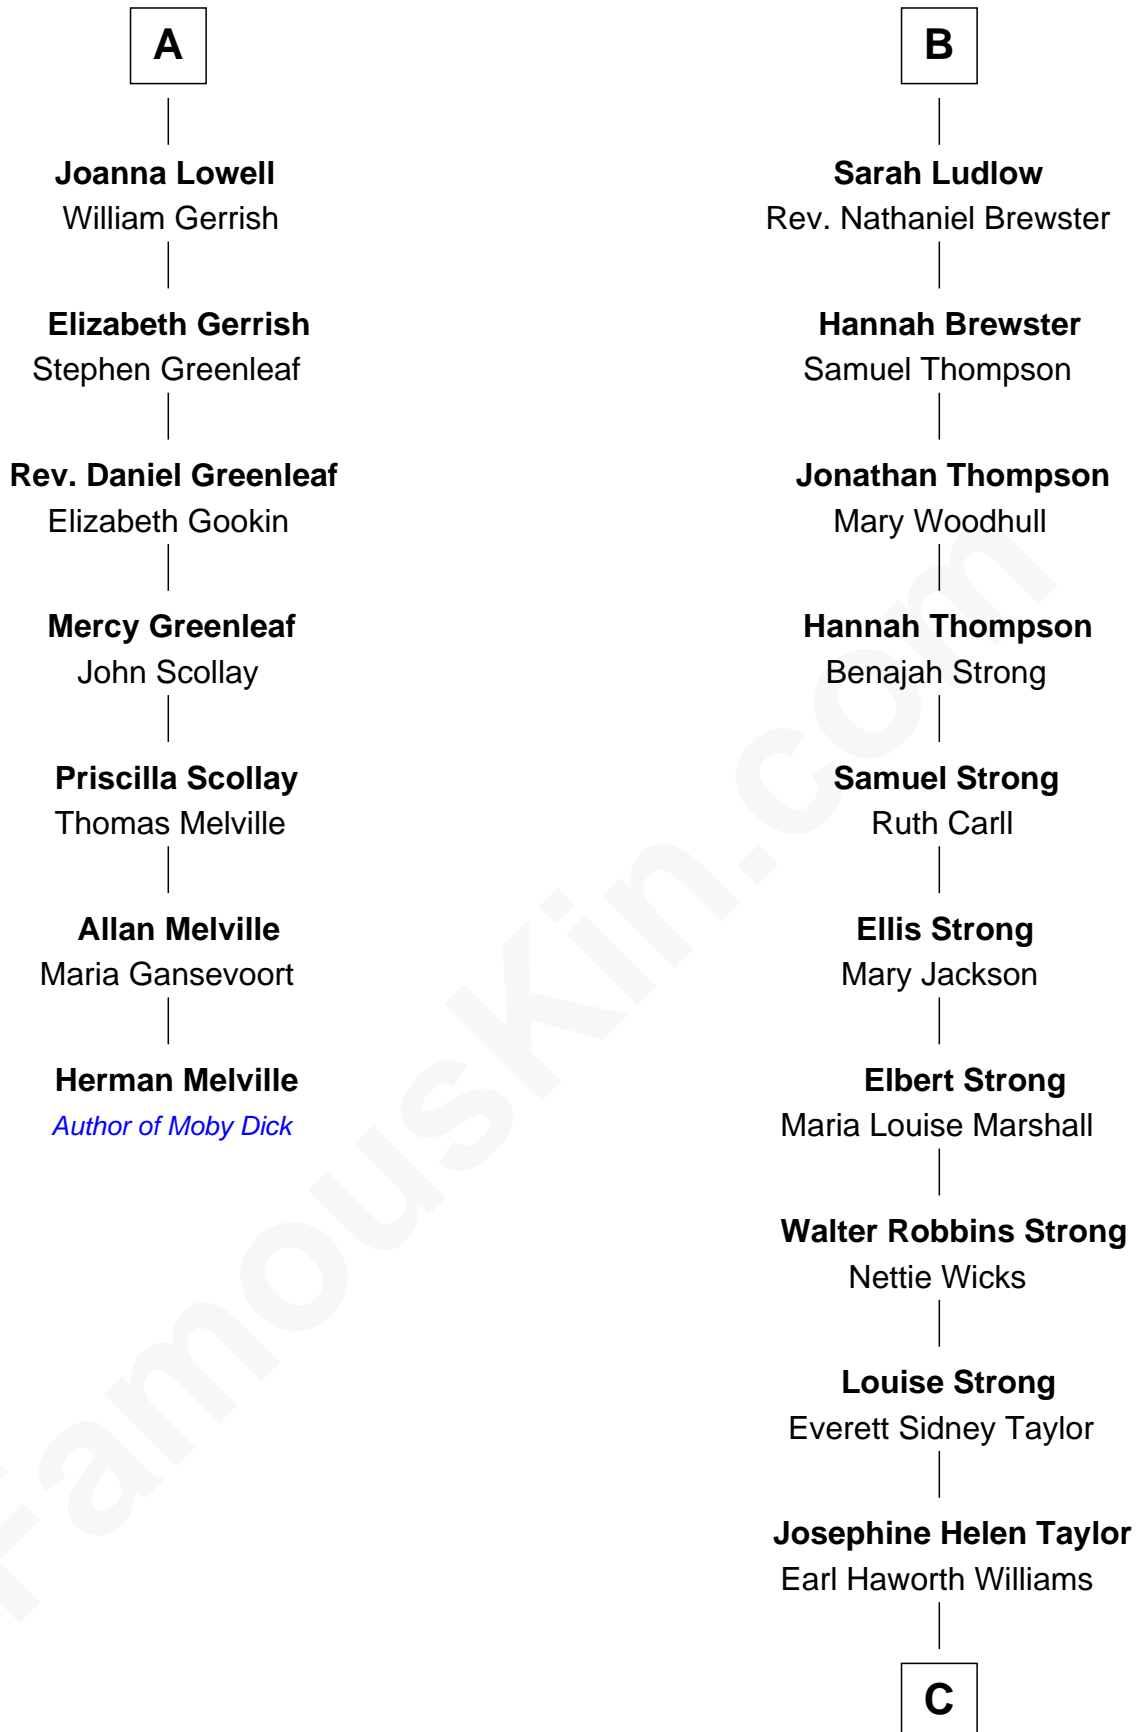

# FamousKin.com Relationship Chart of

**Herman Melville**

*Author of Moby Dick*

13th cousin 5 times removed of

**Jordan Peele**

*TV and Movie Actor*

**Sir Hugh Luttrell**  
Catherine de Beaumont

**Sir John Luttrell**  
Margaret Touchet

**Elizabeth Luttrell**  
John Stratton

**Sir James Luttrell**  
Elizabeth Courtnay

**Elizabeth Stratton**  
John Andrews

**Sir Hugh Luttrell**  
Margaret Hill

**Elizabeth Andrews**  
Sir Thomas de Windsor

**Eleanor Luttrell**  
Roger Yorke

**Sir Andrews de Windsor**  
Elizabeth Blount

**Elizabeth Yorke**  
Edmund Percival

**Edith Windsor**  
George Ludlow

**Christian Percival**  
Richard Lowle

**Thomas Ludlow**  
Jane Pyle

**Percival Lowell**  
Rebecca - - - - -

**Roger Ludlow**  
Mary Cogan

**A**

**B**

C

Lucinda J. Williams

Hayward Peele

Jordan Peele