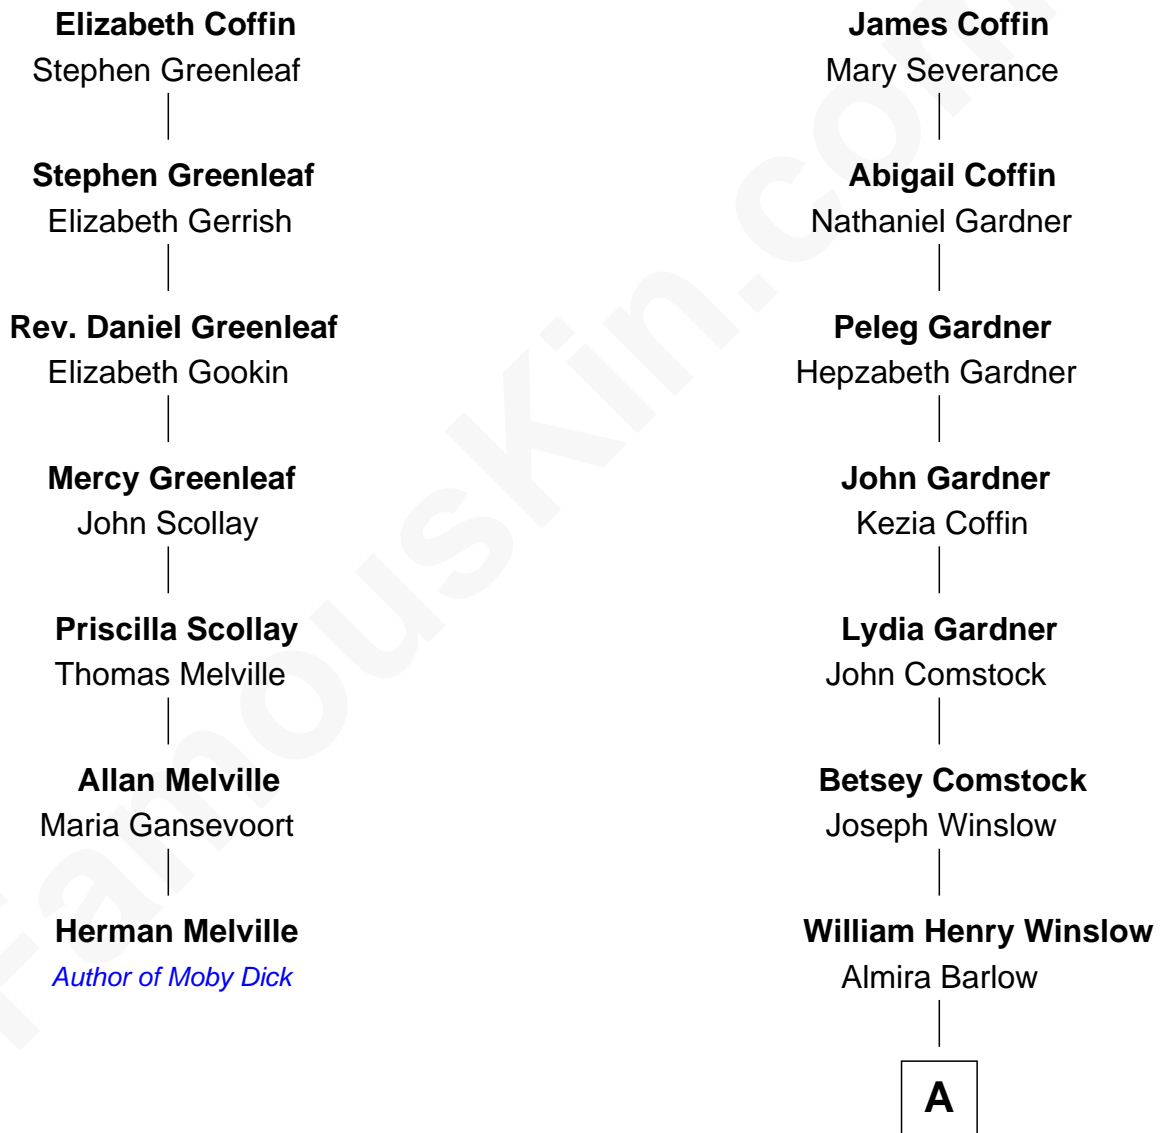

# FamousKin.com Relationship Chart of

**Herman Melville**

*Author of Moby Dick*

6th cousin 4 times removed of

**Kristine Rolofson**

*Harlequin Novelist*

**Tristram Coffin**

Dionis Stevens

**A**

William Leonard Winslow

Jane McIntosh

Lloyd Robert Winslow

Dorothy Grace Dandeno

Donald Lloyd Winslow

Ottis Mary Scheuermann

Kristine Rolofson