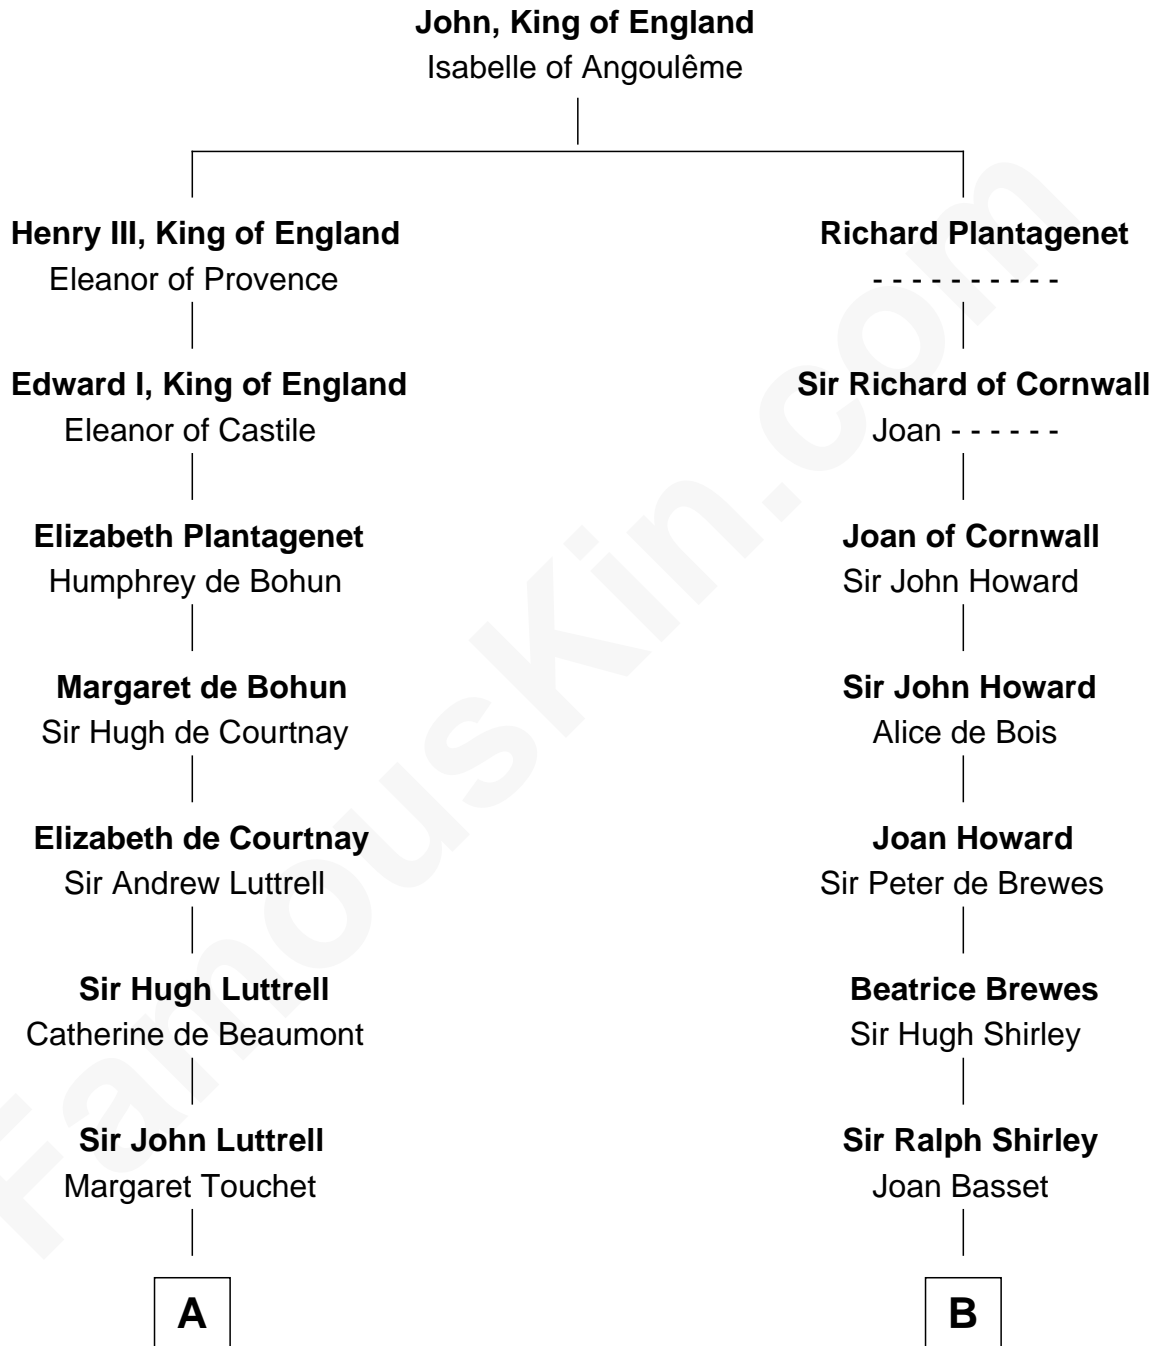

# FamousKin.com Relationship Chart of

**Herman Melville**

*Author of Moby Dick*

19th cousin 1 time removed of

**Eugene Foss**

*45th Governor of Massachusetts*

**C**

**Priscilla Scollay**  
Thomas Melville

**Allan Melville**  
Maria Gansevoort

**Herman Melville**  
*Author of Moby Dick*

**D**

**Susanna Hallett**  
Col. Heman Bangs

**Amanda Bangs**  
Samuel Bartlett Foss

**George Edmund Foss**  
Marcia Cordelia Noble

**Eugene Foss**  
*45th Governor of Massachusetts*