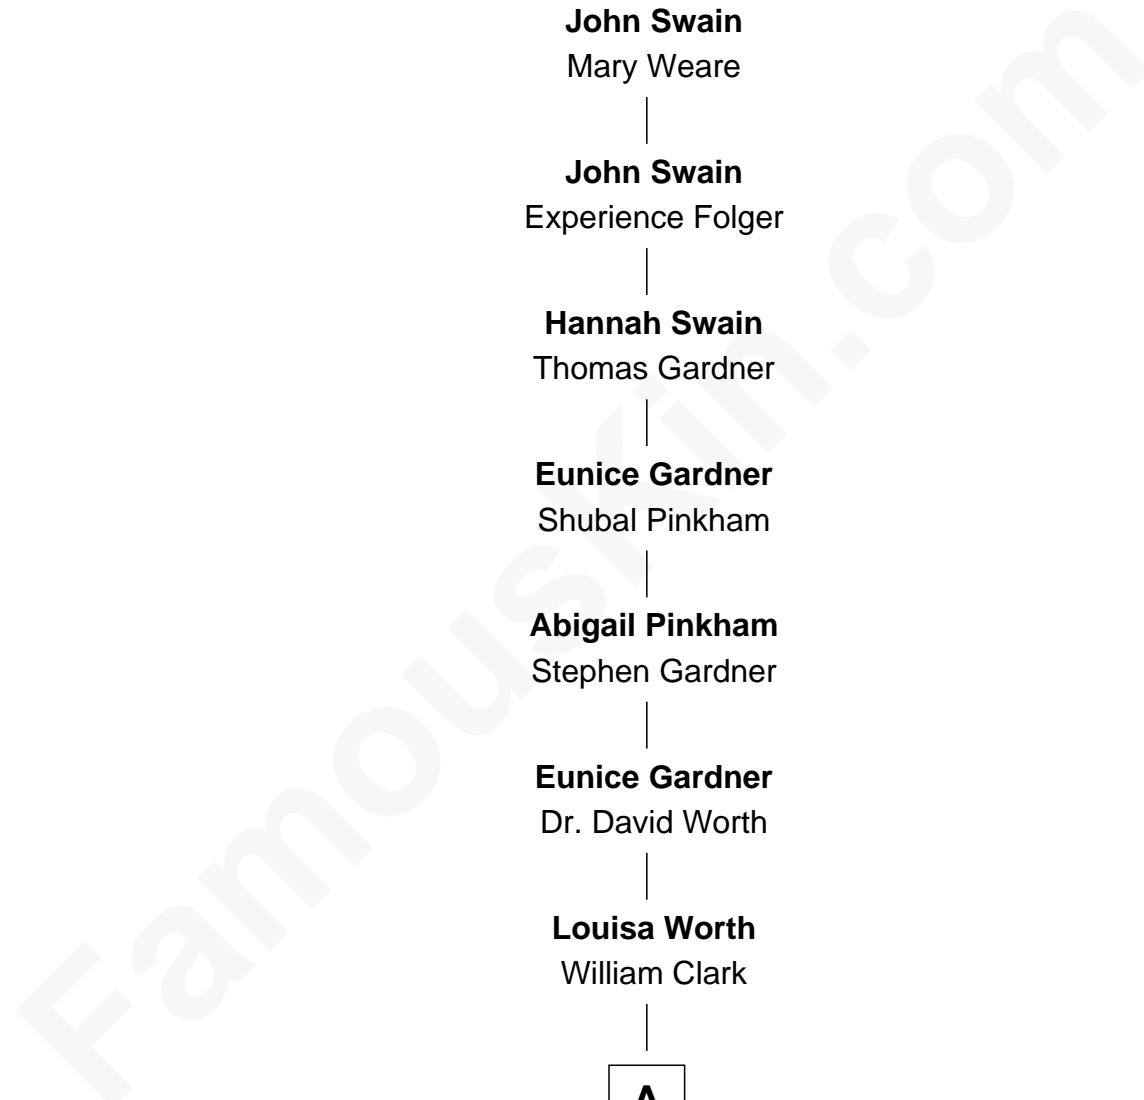

# FamousKin.com Relationship Chart of

**Richard Swan**

*(c1595 - 1682) Truelove passenger 1635*

**7th Great-grandfather of**

**Barzilla W. Clark**

*16th Governor of Idaho*

**Richard Swan**

Basil - - - - -

**Abigail Pinkham**

Stephen Gardner

**Eunice Gardner**

Dr. David Worth

**Louisa Worth**

William Clark

**A**

**A**

—  
**Joseph Addison Clark**

Eunice Hadley

—  
**Barzilla W. Clark**

*16th Governor of Idaho*

FamousKin.com