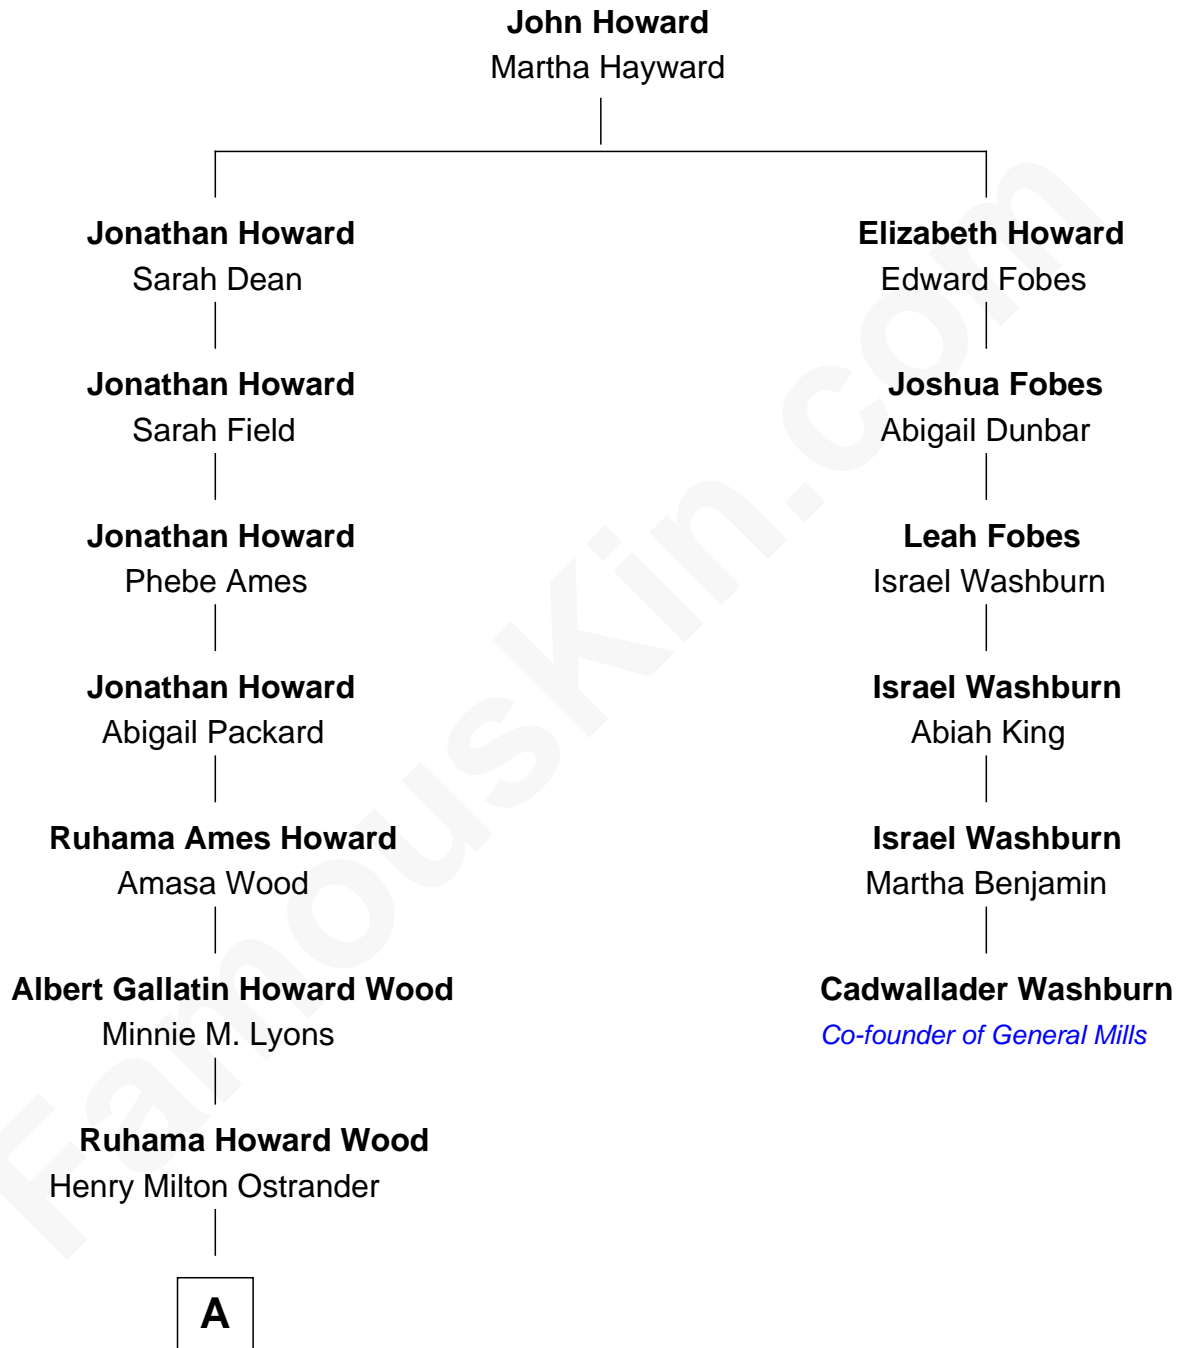

FamousKin.com Relationship Chart of

Wil Wheaton

TV and Movie Actor

5th cousin 5 times removed of

Cadwallader Washburn

Co-founder of General Mills and 11th Governor of Wisconsin

A

—
Mary Frances Ostrander

Donald Ulysses Wheaton

—
Richard William Wheaton

Dorothy Virginia Morton

—
Richard William Wheaton

Debra Nordean O'Connor

—
Wil Wheaton

TV and Movie Actor

FamousKin.com